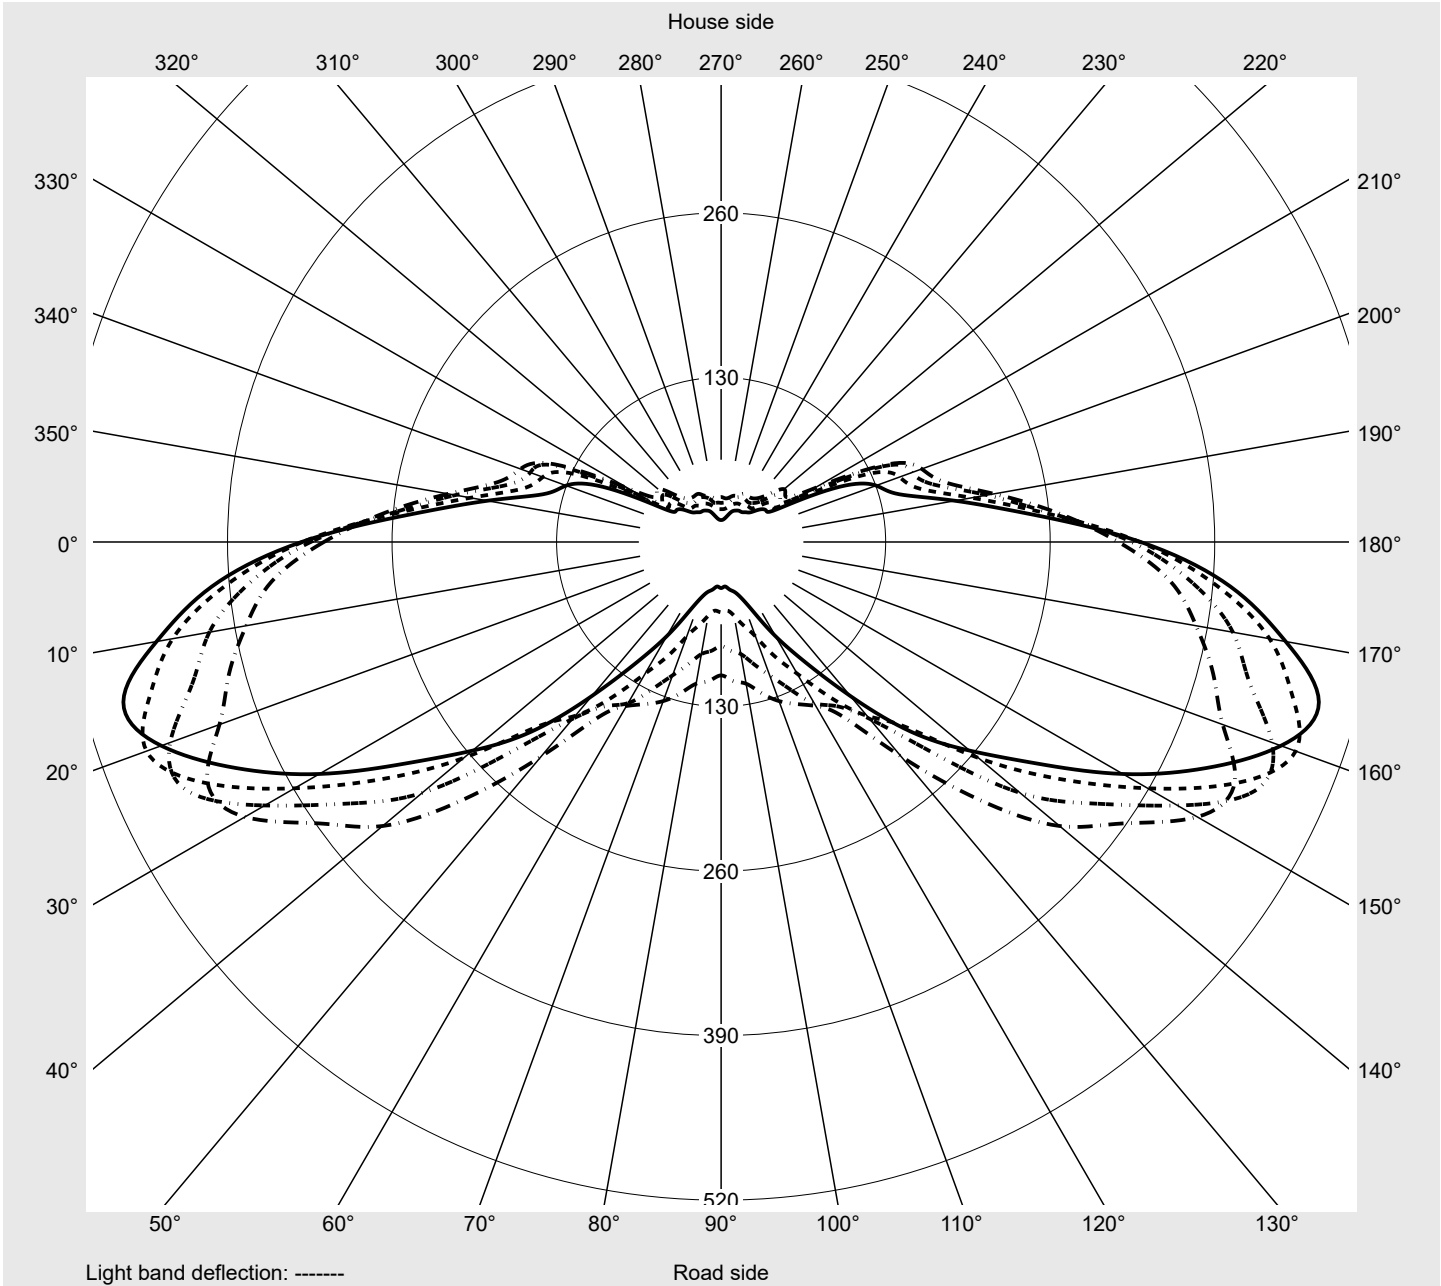

Photometric test report

Family
Streetlight 21 midi easy LED

Order number: 5XE7D23A08NB
EAN: 4058352731086

LP number
59078_131

Version post-top or side-entry mounting
Optic asymmetric, wide distribution (ST1.0a G)
Cover toughened safety glass
Lamps LED 2200 K | CRI ≥ 70
Controlgear ECG DIM
Rated values Net luminous flux = 18780 lm
 Power consumption = 151.2 W
 Luminous efficacy = 124.2 lm/W

serial
documentation
23.08.2022

sitEco

Luminous intensity in cd/klm

C180-0

C195-15

C200-20

C270-90

Imax: 489 cd/klm

Luminaire output ratios

Eta	100.0%
Eta 0° - 90°	100.0%
Eta 90° - 180°	0.0%

Luminous intensity class acc. to EN13201-2

Class:	G4
Imax 70°	461.5
Imax 80°	96.1
Imax 90°	0.0
Imax >90°	0.0
Imax >95°	0.0

Measurement conditions

DIN EN 13032 and DIN 5032

Photometric test report

Family Streetlight 21 midi easy LED	Order number: 5XE7D23A08NB EAN: 4058352731086	LP number 59078_131
---	--	-------------------------------

Envelope curve in cd/klm **KMK 67.5°** **KMK 65°** **KMK 62.5°** **KMK 60°** **siteco**