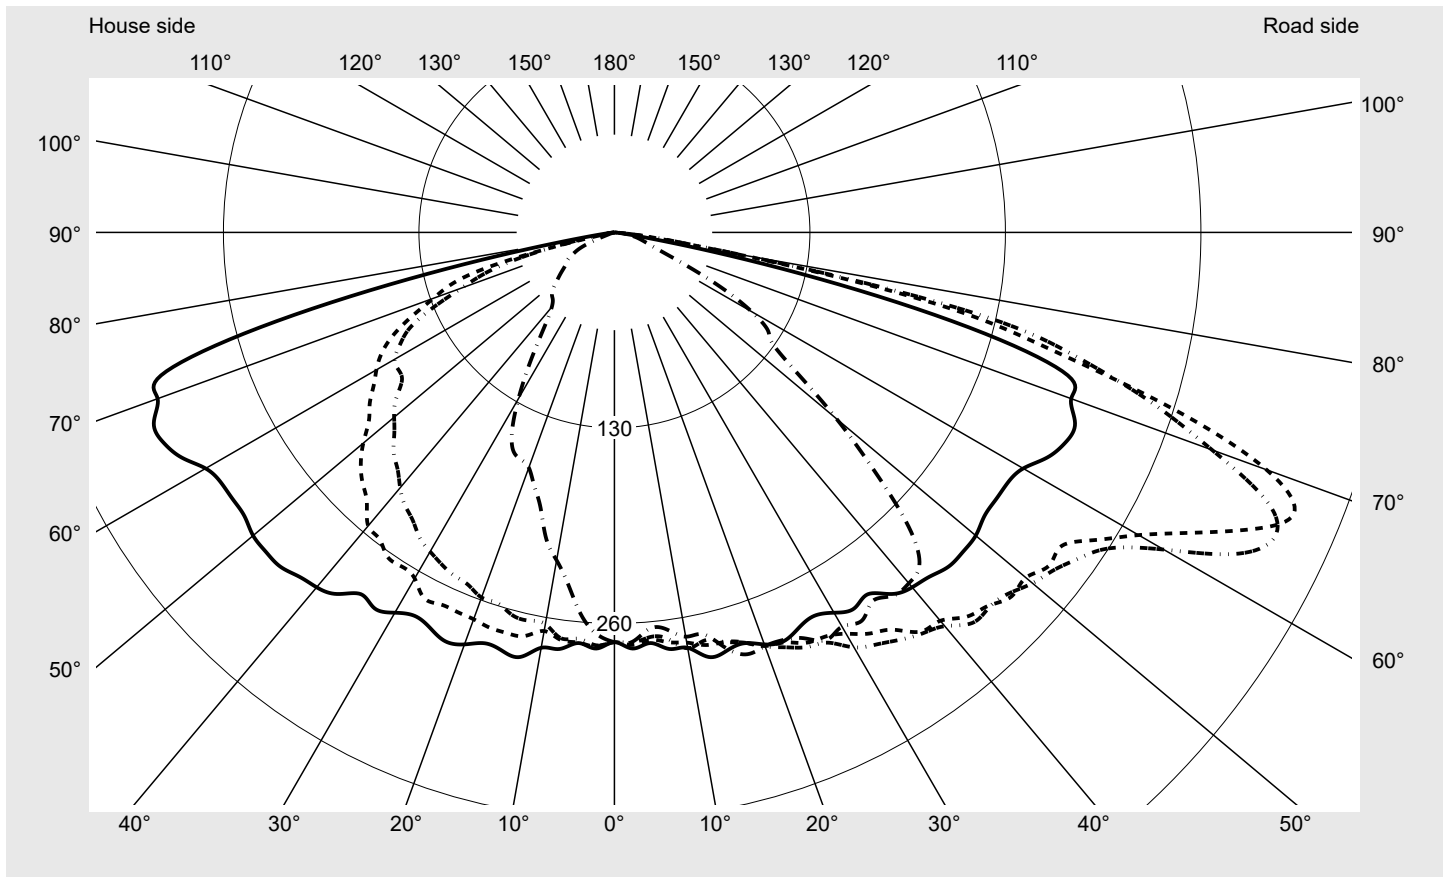

Photometric test report

Family
Streetlight 21 midi easy LED

Order number: 5XE7D23A08NB
EAN: 4058352731086

LP number
59078_131

Version post-top or side-entry mounting
Optic asymmetric, wide distribution (ST1.0a G)
Cover toughened safety glass
Lamps LED 2200 K | CRI ≥ 70
Controlgear ECG DIM
Rated values Net luminous flux = 18780 lm
 Power consumption = 151.2 W
 Luminous efficacy = 124.2 lm/W

serial
documentation
23.08.2022

sitEco

Luminous intensity in cd/klm

C180-0

C195-15

C200-20

C270-90

Imax: 489 cd/klm

Luminaire output ratios

Eta	100.0%
Eta 0° - 90°	100.0%
Eta 90° - 180°	0.0%

Luminous intensity class acc. to EN13201-2

Class:	G4
Imax 70°	461.5
Imax 80°	96.1
Imax 90°	0.0
Imax >90°	0.0
Imax >95°	0.0

Measurement conditions