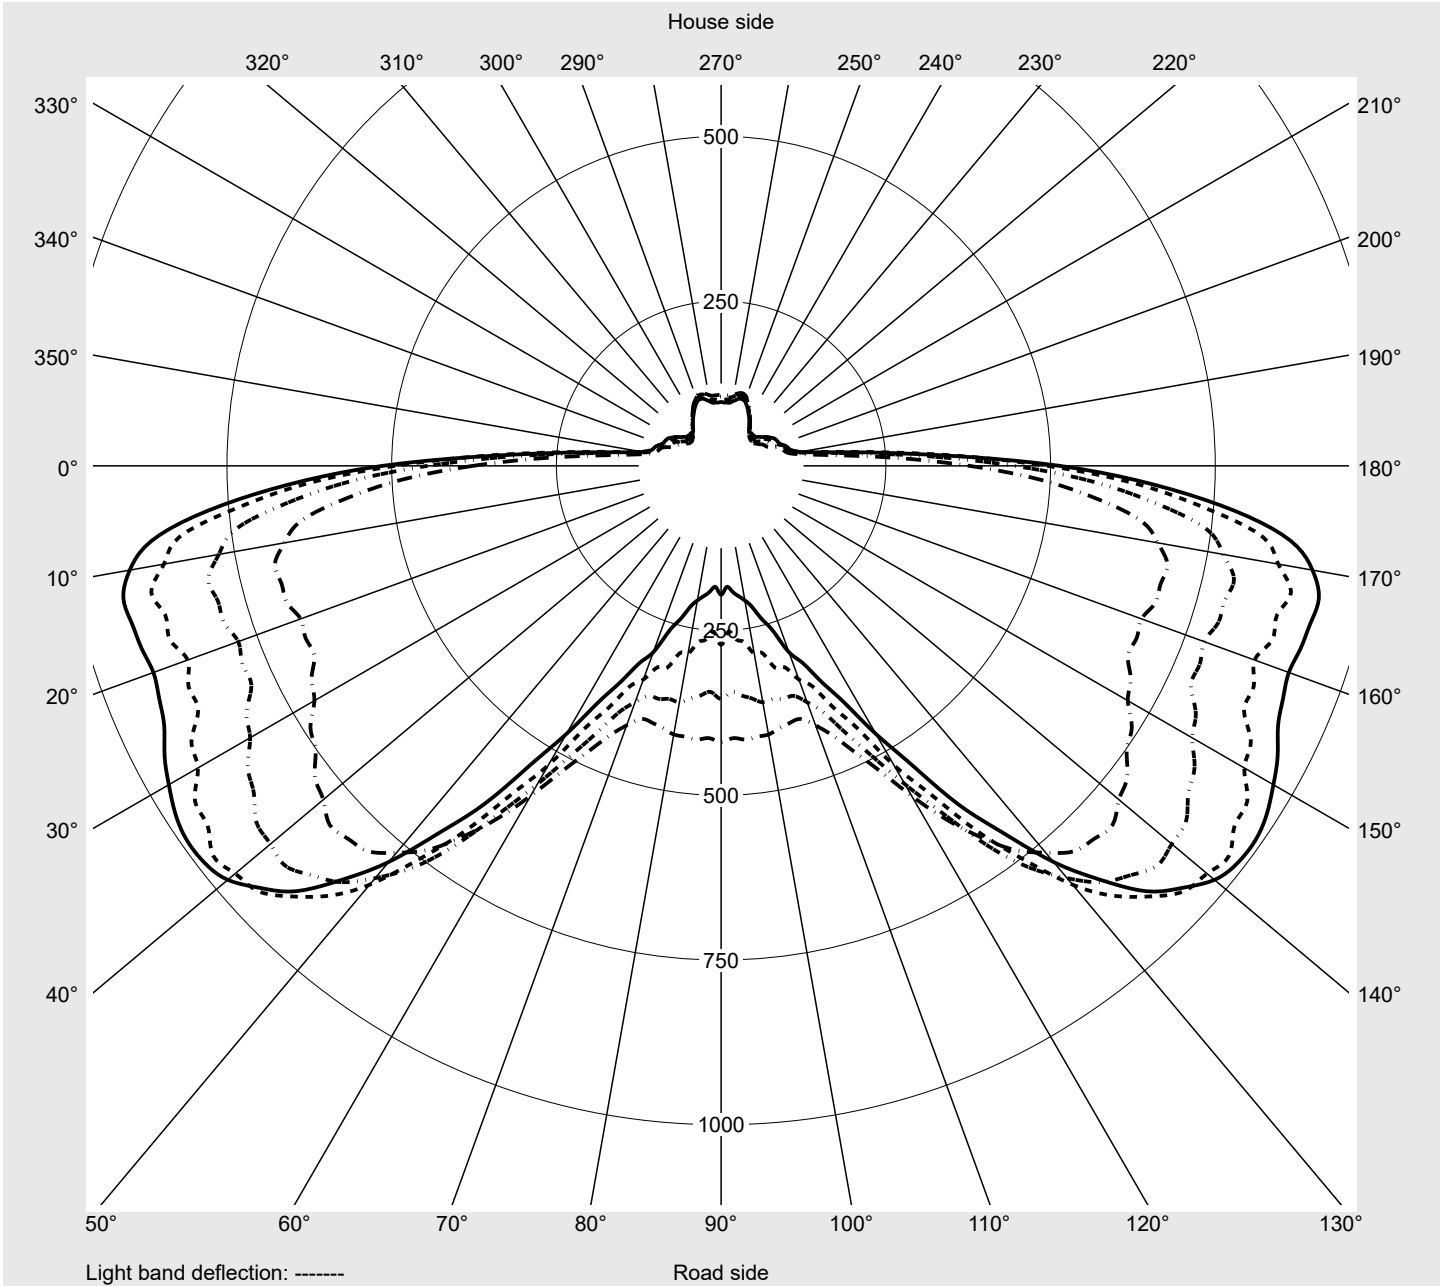

Photometric test report

Family
Streetlight 21 mini easy LED

Order number: 5XE6H43A08HB
EAN: 4058352730690

LP number
59066_568

Version	post-top or side-entry mounting
Optic	asymmetric distribution (PL52)
Cover	toughened safety glass
Lamps	LED 4000 K CRI ≥ 70
Controlgear	ECG DIM
Rated values	Net luminous flux = 9260 lm Power consumption = 66.0 W Luminous efficacy = 140.3 lm/W

Luminaire output ratios

Eta	100.0%
Eta 0° - 90°	100.0%
Eta 90° - 180°	0.0%

Luminous intensity class acc. to EN13201-2

Class:	G3
Imax 70°	685.4
Imax 80°	32.5
Imax 90°	0.0
Imax >90°	0.0
Imax >95°	0.0

Measurement conditions

DIN EN 13032 and DIN 5032

Photometric test report

Family Streetlight 21 mini easy LED	Order number: 5XE6H43A08HB EAN: 4058352730690	LP number 59066_568
---	--	--------------------------------------

Envelope curve in cd/klm **KMK 66°** **KMK 65°** **KMK 64°** **KMK 63°** **siteco**