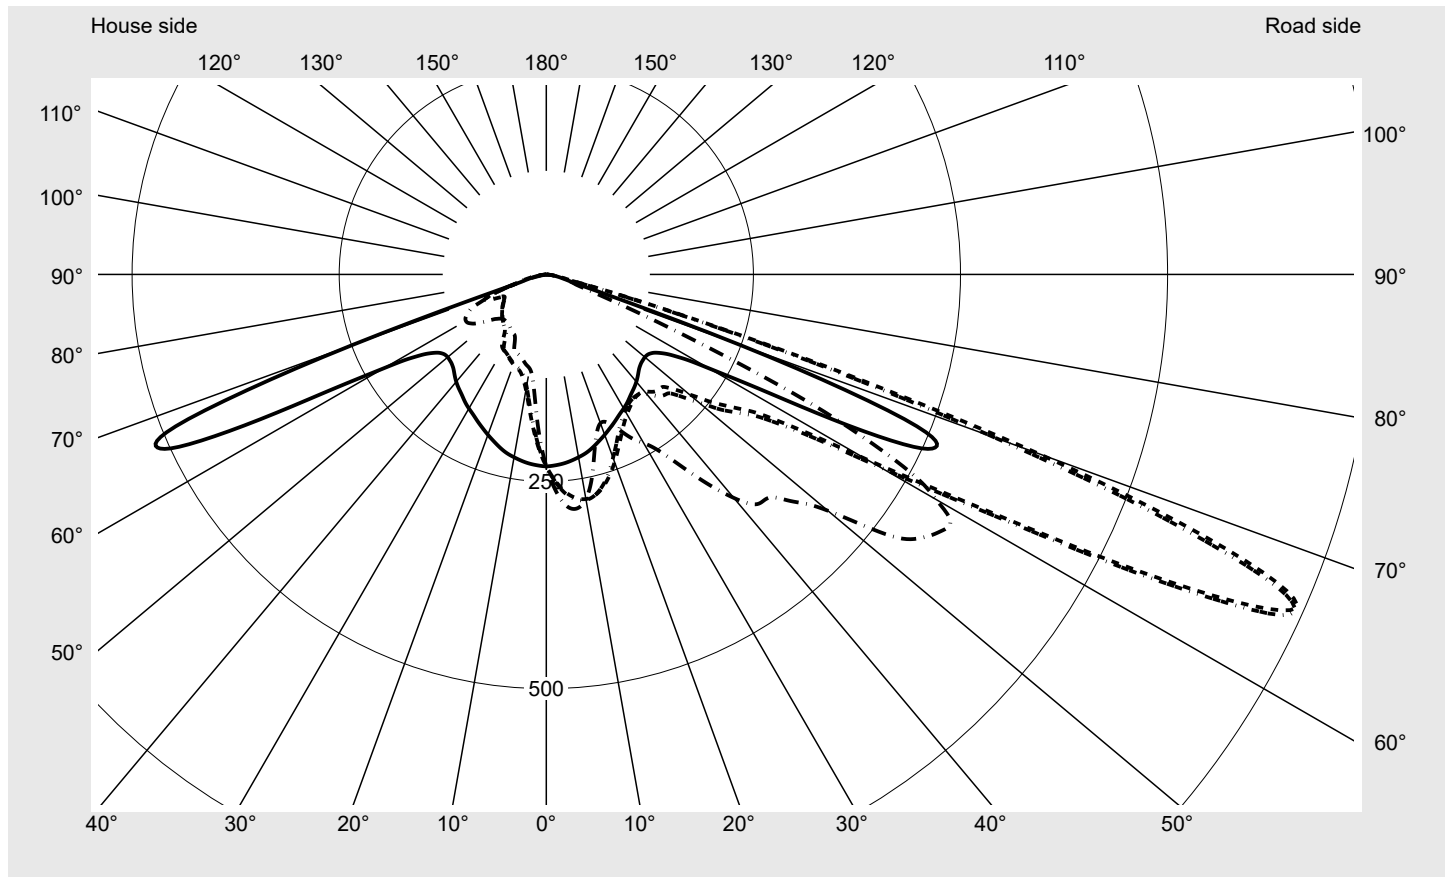

Photometric test report

Family
Streetlight 21 mini easy LED

Order number: 5XE6H43A08HB
EAN: 4058352730690

LP number
59066_568

Version	post-top or side-entry mounting
Optic	asymmetric distribution (PL52)
Cover	toughened safety glass
Lamps	LED 4000 K CRI ≥ 70
Controlgear	ECG DIM
Rated values	Net luminous flux = 9260 lm Power consumption = 66.0 W Luminous efficacy = 140.3 lm/W

serial
documentation
18.07.2022

siteco

Luminous intensity in cd/klm

C180-0

C215-35

C217,5-37,5

C270-90

Imax: 990 cd/klm

Luminaire output ratios

Eta	100.0%
Eta 0° - 90°	100.0%
Eta 90° - 180°	0.0%

Luminous intensity class acc. to EN13201-2

Class:	G3
Imax 70°	685.4
Imax 80°	32.5
Imax 90°	0.0
Imax >90°	0.0
Imax >95°	0.0

Measurement conditions

DIN EN 13032 and DIN 5032

Photometric test report

Family Streetlight 21 mini easy LED	Order number: 5XE6H43A08HB EAN: 4058352730690	LP number 59066_568
---	--	--------------------------------------

Envelope curve in cd/klm **KMK 66°** **KMK 65°** **KMK 64°** **KMK 63°** **siteco**