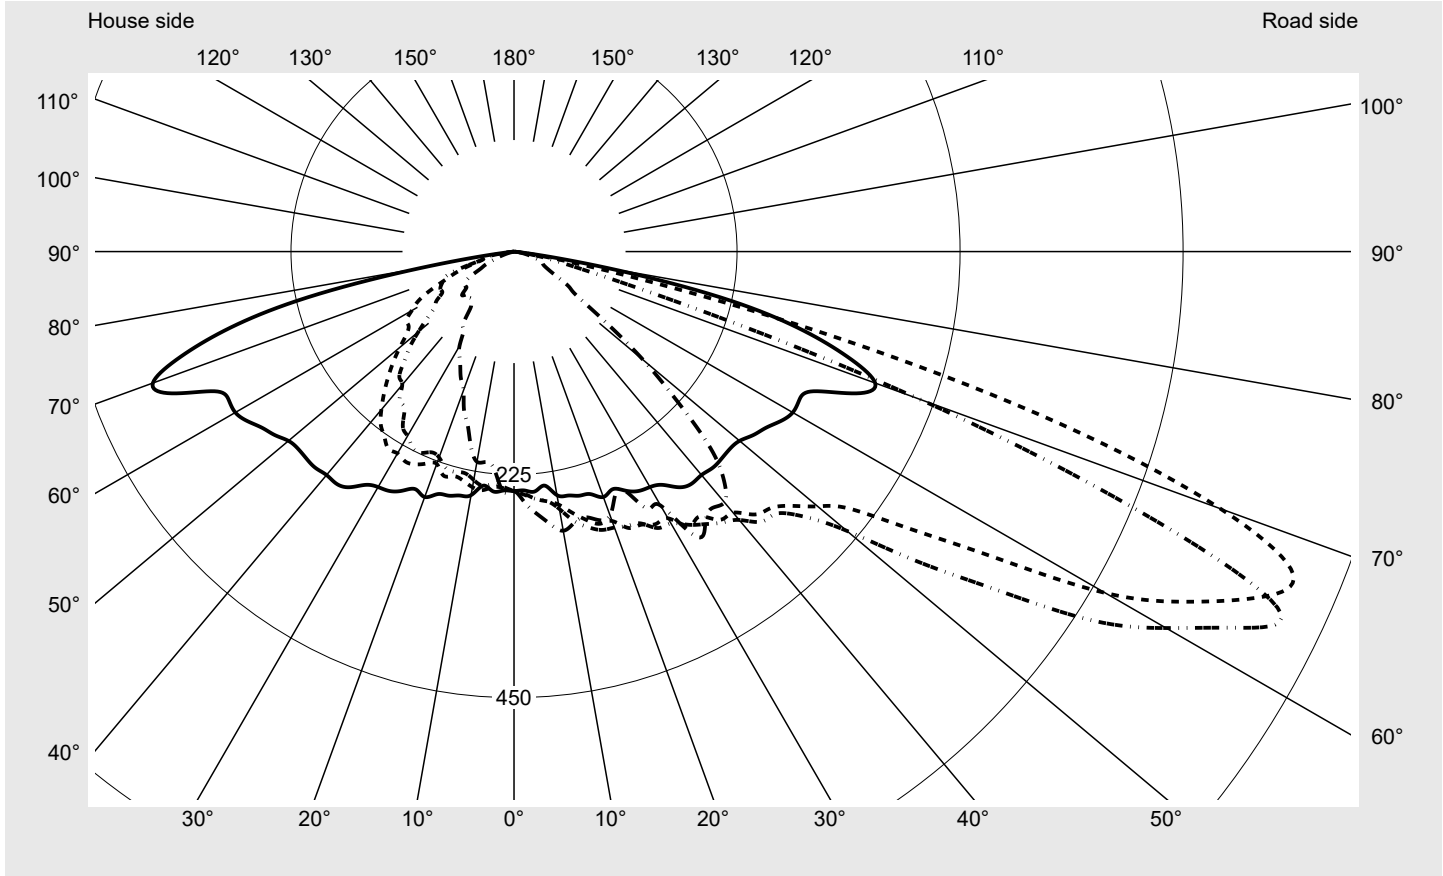

Photometric test report

Family Streetlight 21 mini easy LED	Order number: 5XE6C43A08HB EAN: 4058352730461	LP number 59081_815
	Version post-top or side-entry mounting Optic asymmetric, wide distribution (ST0.8a) Cover toughened safety glass Lamps LED 4000 K CRI ≥ 70 Controlgear ECG DIM Rated values Net luminous flux = 9430 lm Power consumption = 66.0 W Luminous efficacy = 142.9 lm/W	serial documentation 18.07.2022

Luminous intensity in cd/klm C180-0 C200-20 C205-25 C270-90 **Imax: 851 cd/klm**

Luminaire output ratios

Eta	100.0%
Eta 0° - 90°	100.0%
Eta 90° - 180°	0.0%

Luminous intensity class acc. to EN13201-2

Class:	G3
Imax 70°	826.1
Imax 80°	99.6
Imax 90°	0.0
Imax >90°	0.0
Imax >95°	0.0

Measurement conditions

DIN EN 13032 and DIN 5032

Photometric test report

Family Streetlight 21 mini easy LED	Order number: 5XE6C43A08HB EAN: 4058352730461	LP number 59081_815
---	--	--------------------------------------

Envelope curve in cd/klm **KMK 67.5°** **KMK 65°** **KMK 62.5°** **KMK 60°**

Photometric test report

Family Streetlight 21 mini easy LED	Order number: 5XE6C43A08HB EAN: 4058352730461	LP number 59081_815
Table of values for luminous intensities		Maximum luminous intensity
siteco		