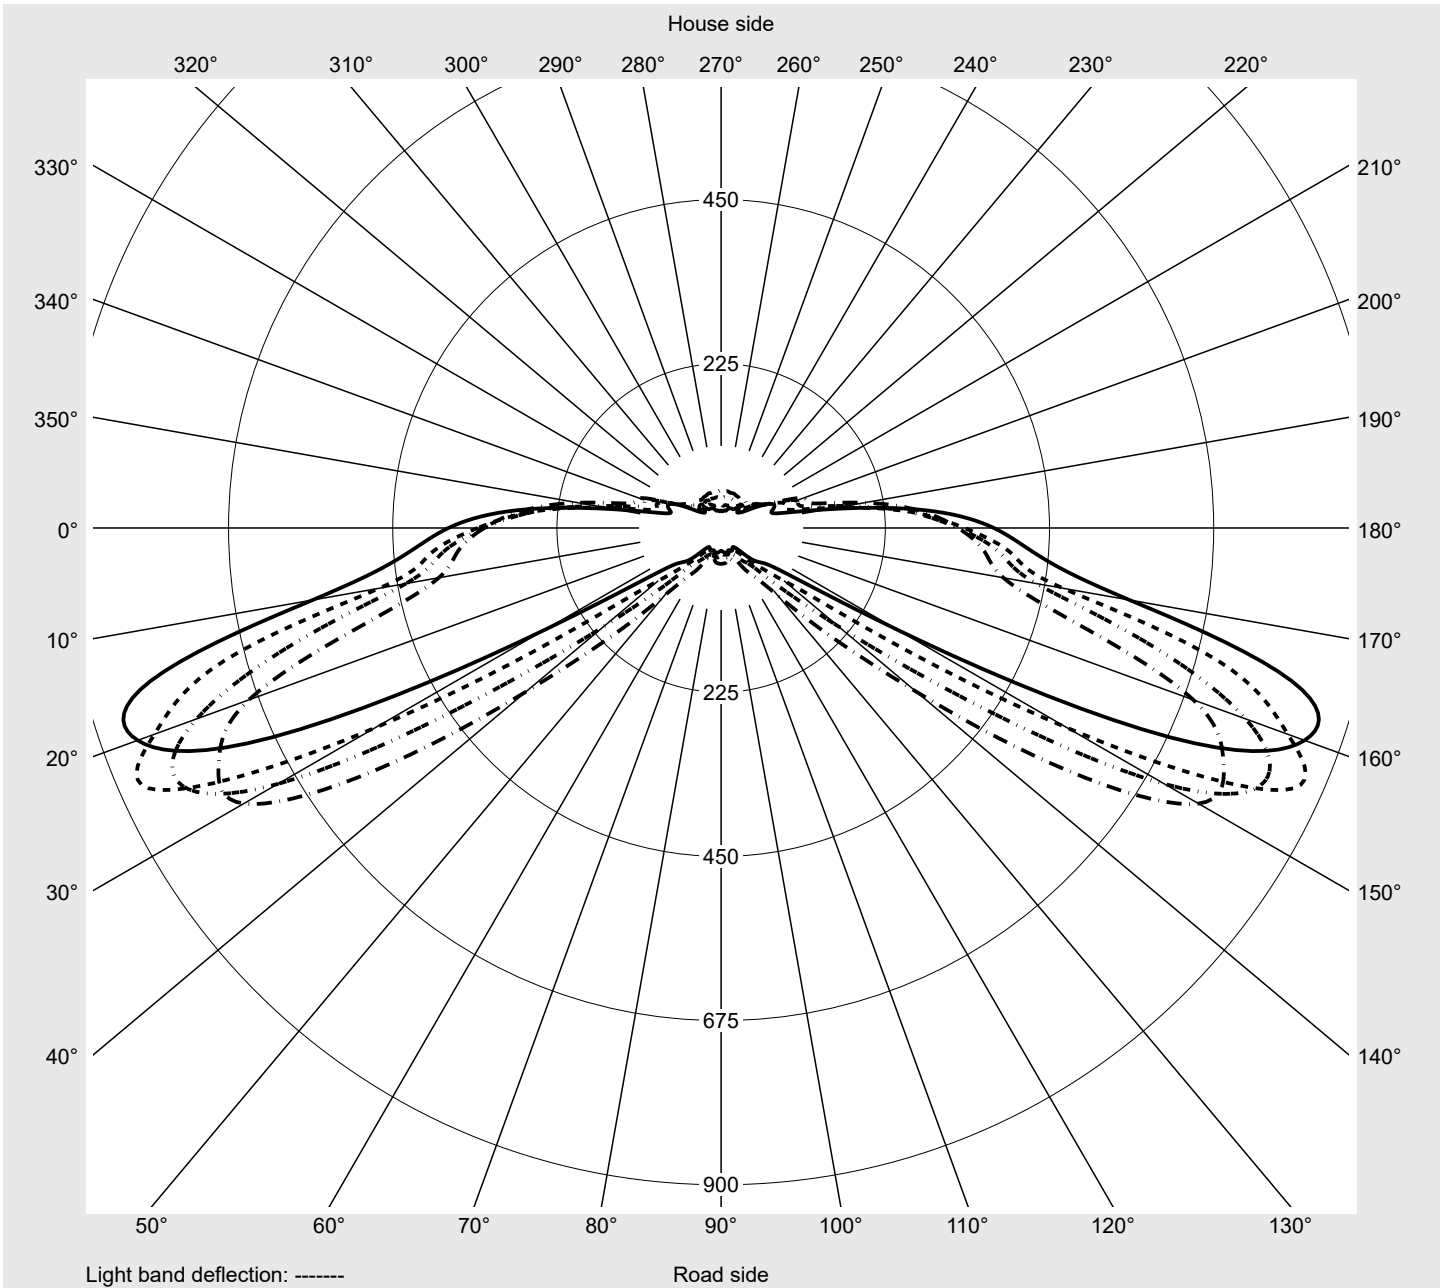

Photometric test report

Family Streetlight 21 mini easy LED	Order number: 5XE6C43A08HB EAN: 4058352730461	LP number 59081_815
	Version post-top or side-entry mounting Optic asymmetric, wide distribution (ST0.8a) Cover toughened safety glass Lamps LED 4000 K CRI ≥ 70 Controlgear ECG DIM Rated values Net luminous flux = 9430 lm Power consumption = 66.0 W Luminous efficacy = 142.9 lm/W	serial documentation 18.07.2022

Luminous intensity in cd/klm C180-0 C200-20 C205-25 C270-90 **Imax: 851 cd/klm**

Luminaire output ratios

Eta	100.0%
Eta 0° - 90°	100.0%
Eta 90° - 180°	0.0%

Luminous intensity class acc. to EN13201-2

Class:	G3
Imax 70°	826.1
Imax 80°	99.6
Imax 90°	0.0
Imax >90°	0.0
Imax >95°	0.0

Measurement conditions

DIN EN 13032 and DIN 5032

Photometric test report

Family Streetlight 21 mini easy LED	Order number: 5XE6C43A08HB EAN: 4058352730461	LP number 59081_815
---	--	--------------------------------------

Envelope curve in cd/klm **KMK 67.5°** **KMK 65°** **KMK 62.5°** **KMK 60°**

Photometric test report

Family Streetlight 21 mini easy LED	Order number: 5XE6C43A08HB EAN: 4058352730461	LP number 59081_815
Table of values for luminous intensities		Maximum luminous intensity
siteco		