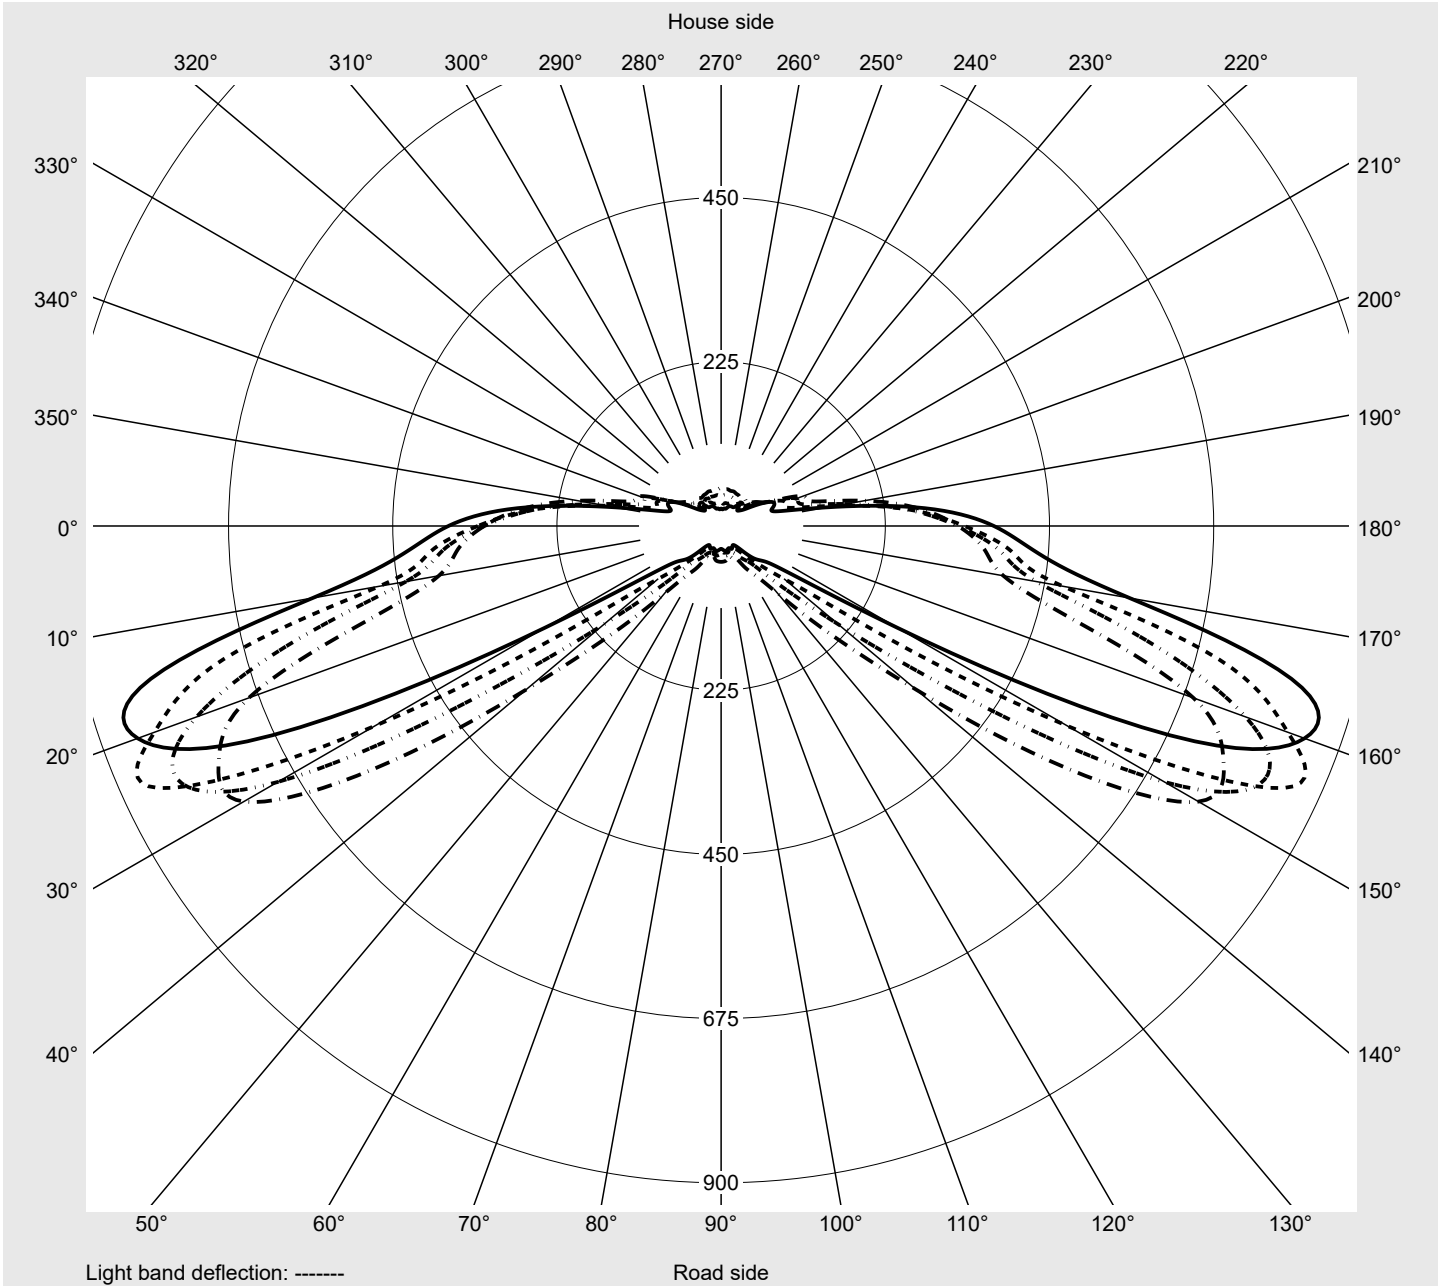

Photometric test report

Family
Streetlight 21 mini easy LED

Order number: 5XE6C43A08GB
EAN: 4058352730454

LP number
59081_810

Version	post-top or side-entry mounting
Optic	asymmetric, wide distribution (ST0.8a)
Cover	toughened safety glass
Lamps	LED 4000 K CRI ≥ 70
Controlgear	ECG DIM
Rated values	Net luminous flux = 6180 lm Power consumption = 40.4 W Luminous efficacy = 153 lm/W

serial
documentation
18.07.2022

sitEco

Luminous intensity in cd/klm

C180-0

C200-20

C205-25

C270-90

Imax: 851 cd/klm

Luminaire output ratios

Eta	100.0%
Eta 0° - 90°	100.0%
Eta 90° - 180°	0.0%

Luminous intensity class acc. to EN13201-2

Class:	G3
Imax 70°	826.1
Imax 80°	99.6
Imax 90°	0.0
Imax >90°	0.0
Imax >95°	0.0

Measurement conditions

DIN EN 13032 and DIN 5032

Photometric test report

Family Streetlight 21 mini easy LED	Order number: 5XE6C43A08GB EAN: 4058352730454	LP number 59081_810
---	--	--------------------------------------

Envelope curve in cd/klm **KMK 67.5°** **KMK 65°** **KMK 62.5°** **KMK 60°** **siteco**