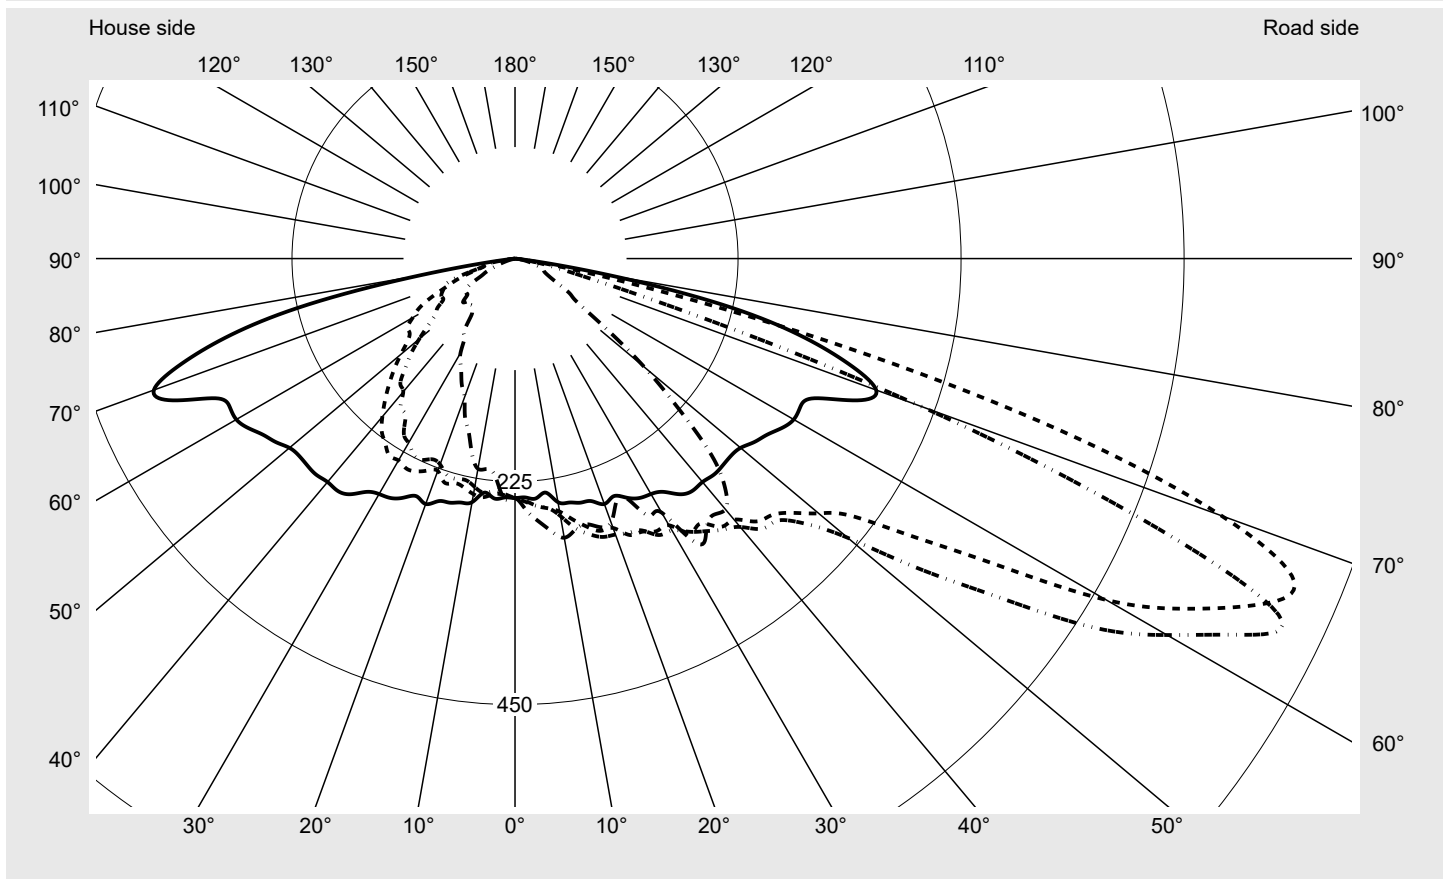

Photometric test report

Family
Streetlight 21 mini easy LED

Order number: 5XE6C43A08GB
EAN: 4058352730454

LP number
59081_810

Version	post-top or side-entry mounting
Optic	asymmetric, wide distribution (ST0.8a)
Cover	toughened safety glass
Lamps	LED 4000 K CRI ≥ 70
Controlgear	ECG DIM
Rated values	Net luminous flux = 6180 lm Power consumption = 40.4 W Luminous efficacy = 153 lm/W

serial
documentation
18.07.2022

sitEco

Luminous intensity in cd/klm

C180-0

C200-20

C205-25

C270-90

Imax: 851 cd/klm

Luminaire output ratios

Eta	100.0%
Eta 0° - 90°	100.0%
Eta 90° - 180°	0.0%

Luminous intensity class acc. to EN13201-2

Class:	G3
Imax 70°	826.1
Imax 80°	99.6
Imax 90°	0.0
Imax >90°	0.0
Imax >95°	0.0

Measurement conditions

DIN EN 13032 and DIN 5032

Photometric test report

Family Streetlight 21 mini easy LED	Order number: 5XE6C43A08GB EAN: 4058352730454	LP number 59081_810
---	--	--------------------------------------

Envelope curve in cd/klm **KMK 67.5°** **KMK 65°** **KMK 62.5°** **KMK 60°** **siteco**