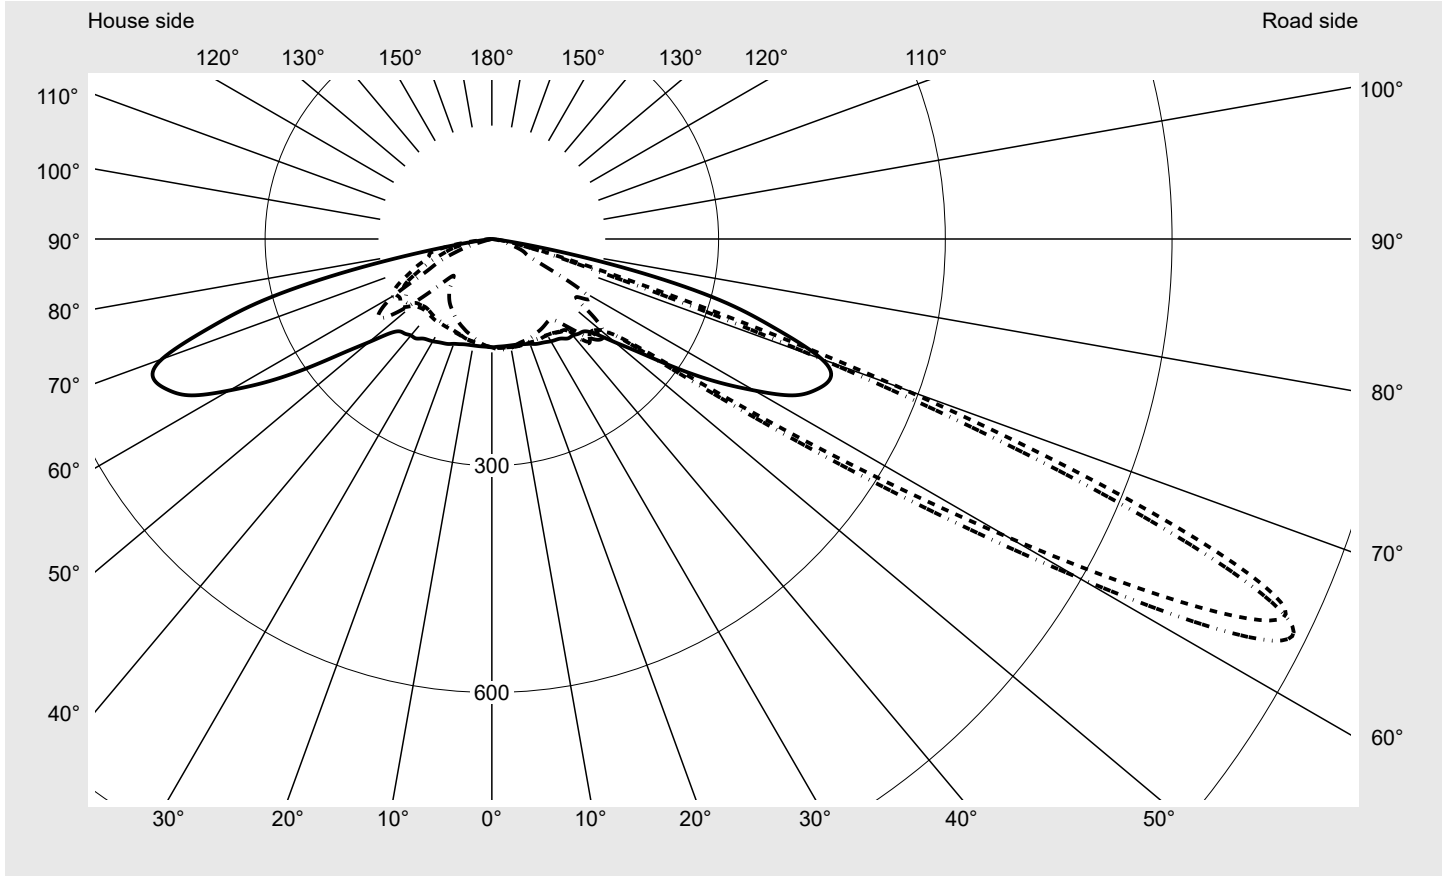

Photometric test report

Family Streetlight 21 micro easy LED	Order number: 5XE5P43A08DB EAN: 4058352785621	LP number 59337_317
	Version post-top or side-entry mounting Optic asymmetric, wide distribution (ST1.5a) Cover toughened safety glass Lamps LED 4000 K CRI ≥ 70 Controlgear ECG DIM Rated values Net luminous flux = 5230 lm Power consumption = 39.1 W Luminous efficacy = 133.8 lm/W	serial documentation 26.10.2022

Luminous intensity in cd/klm C180-0 C215-35 C217,5-37,5 C270-90 **Imax: 1158 cd/klm**

Luminaire output ratios	
Eta	100.0%
Eta 0° - 90°	100.0%
Eta 90° - 180°	0.0%

Luminous intensity class acc. to EN13201-2	
Class:	---
Imax 70°	798.1
Imax 80°	214.2
Imax 90°	0.0
Imax >90°	0.0
Imax >95°	0.0

Envelope curve in cd/klm **KMK 65°** **KMK 62.5°** **KMK 60°** **KMK 57.5°** **siteco**

Photometric test report

Family Streetlight 21 micro easy LED	Order number: 5XE5P43A08DB EAN: 4058352785621	LP number 59337_317
Table of values for luminous intensities		Maximum luminous intensity
		siteco