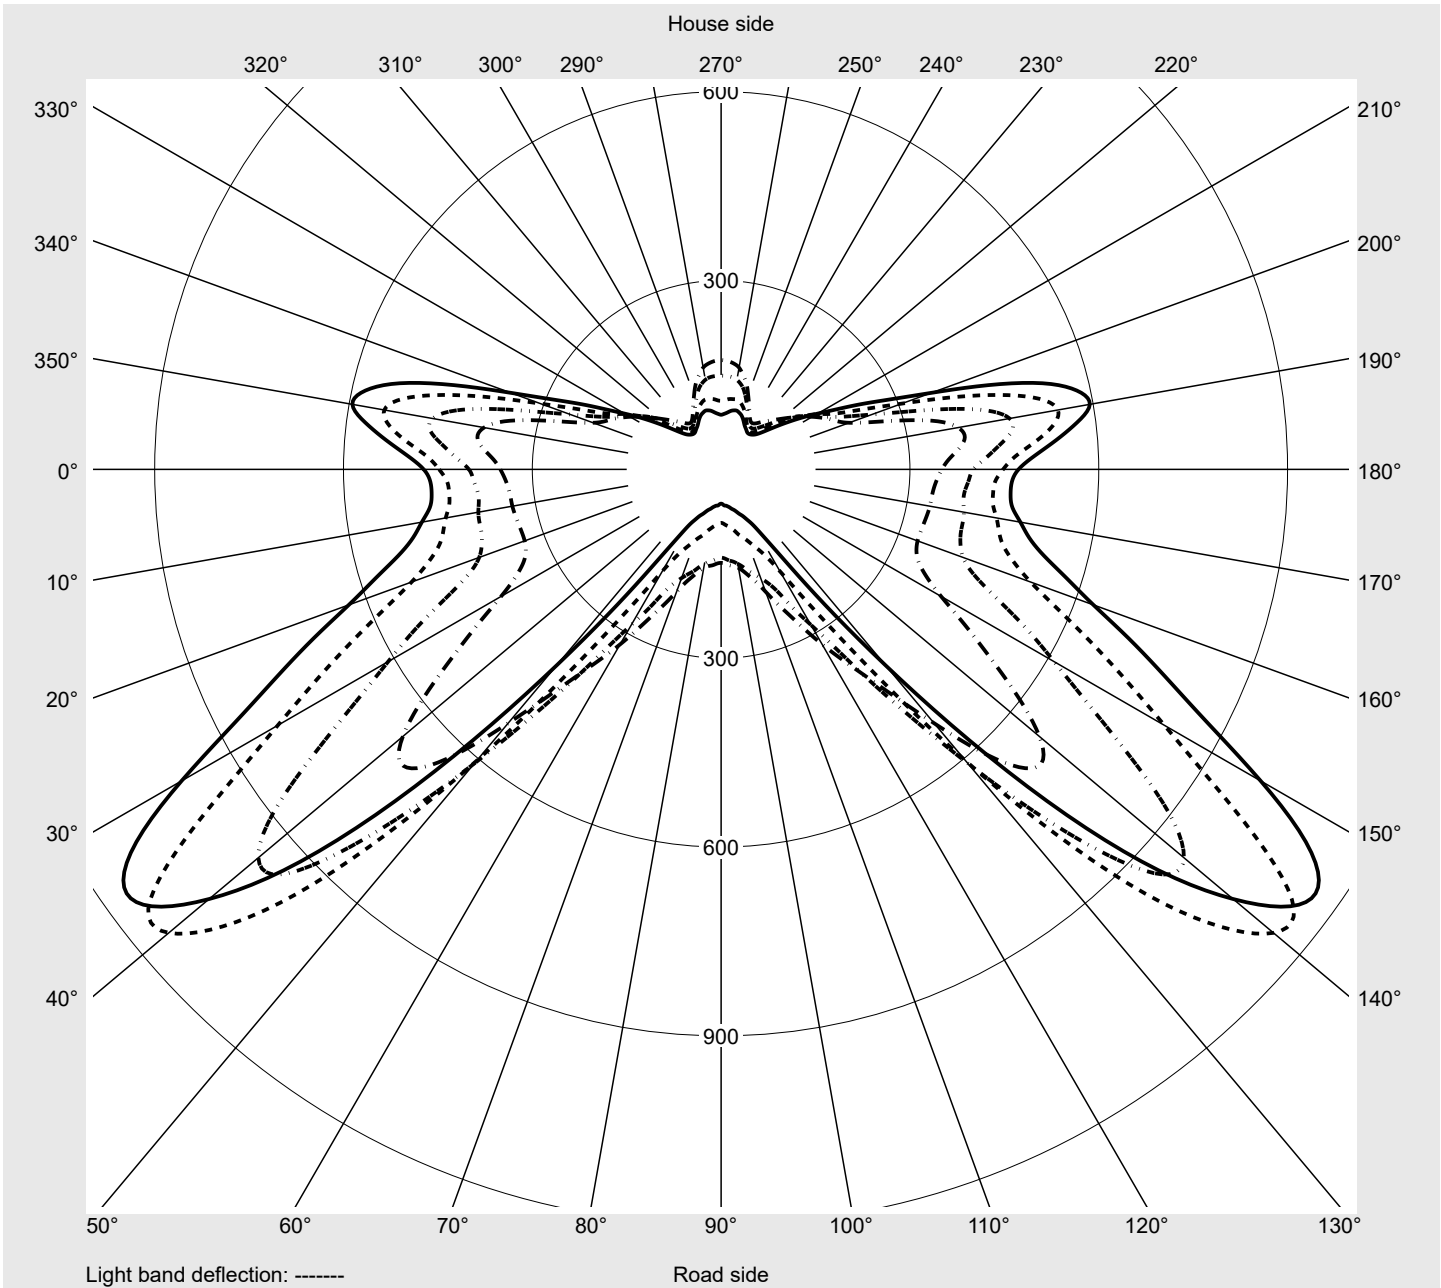

Photometric test report

Family Streetlight 21 micro easy LED	Order number: 5XE5P43A08DB EAN: 4058352785621	LP number 59337_317
	Version post-top or side-entry mounting Optic asymmetric, wide distribution (ST1.5a) Cover toughened safety glass Lamps LED 4000 K CRI ≥ 70 Controlgear ECG DIM Rated values Net luminous flux = 5230 lm Power consumption = 39.1 W Luminous efficacy = 133.8 lm/W	serial documentation 26.10.2022

Luminous intensity in cd/klm C180-0 C215-35 C217,5-37,5 C270-90 **Imax: 1158 cd/klm**

Luminaire output ratios	
Eta	100.0%
Eta 0° - 90°	100.0%
Eta 90° - 180°	0.0%

Luminous intensity class acc. to EN13201-2	
Class:	---
Imax 70°	798.1
Imax 80°	214.2
Imax 90°	0.0
Imax >90°	0.0
Imax >95°	0.0

Measurement conditions
DIN EN 13032 and DIN 5032

Photometric test report

Family Streetlight 21 micro easy LED	Order number: 5XE5P43A08DB EAN: 4058352785621	LP number 59337_317
--	--	-------------------------------

Envelope curve in cd/klm **KMK 65°** **KMK 62.5°** **KMK 60°** **KMK 57.5°** **siteco**

Photometric test report

Family Streetlight 21 micro easy LED	Order number: 5XE5P43A08DB EAN: 4058352785621	LP number 59337_317
Table of values for luminous intensities		Maximum luminous intensity
		siteco