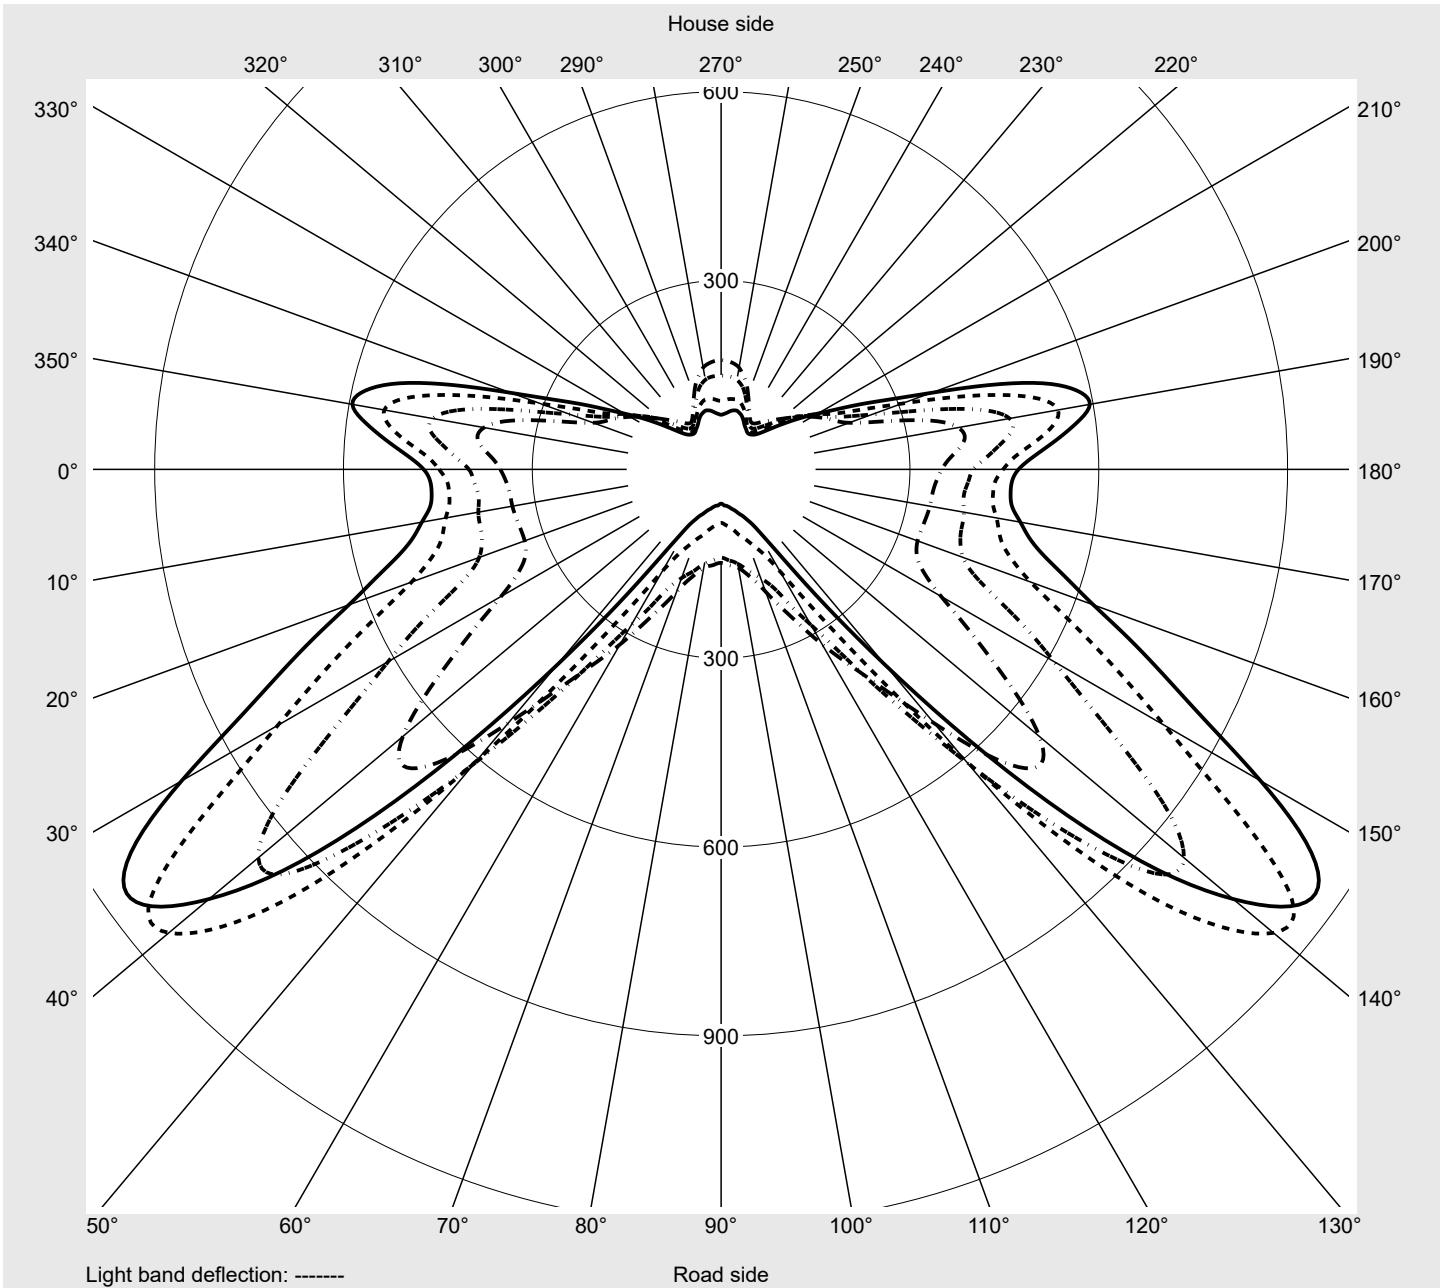

Photometric test report

Family Streetlight 21 micro easy LED	Order number: 5XE5P33A08CB EAN: 4058352785560	LP number 59337_314
	Version post-top or side-entry mounting Optic asymmetric, wide distribution (ST1.5a) Cover toughened safety glass Lamps LED 3000 K CRI ≥ 70 Controlgear ECG DIM Rated values Net luminous flux = 2250 lm Power consumption = 15.8 W Luminous efficacy = 142.4 lm/W	serial documentation 26.10.2022

Luminous intensity in cd/klm C180-0 C215-35 C217,5-37,5 C270-90 **Imax: 1158 cd/klm**

Luminaire output ratios	
Eta	100.0%
Eta 0° - 90°	100.0%
Eta 90° - 180°	0.0%

Luminous intensity class acc. to EN13201-2	
Class:	---
Imax 70°	798.1
Imax 80°	214.2
Imax 90°	0.0
Imax >90°	0.0
Imax >95°	0.0

Measurement conditions
DIN EN 13032 and DIN 5032

Photometric test report

Family Streetlight 21 micro easy LED	Order number: 5XE5P33A08CB EAN: 4058352785560	LP number 59337_314
--	--	--------------------------------------

Envelope curve in cd/klm **KMK 65°** **KMK 62,5°** **KMK 60°** **KMK 57,5°** **siteco**

Photometric test report

Family Streetlight 21 micro easy LED	Order number: 5XE5P33A08CB EAN: 4058352785560	LP number 59337_314
Table of values for luminous intensities		Maximum luminous intensity
		siteco