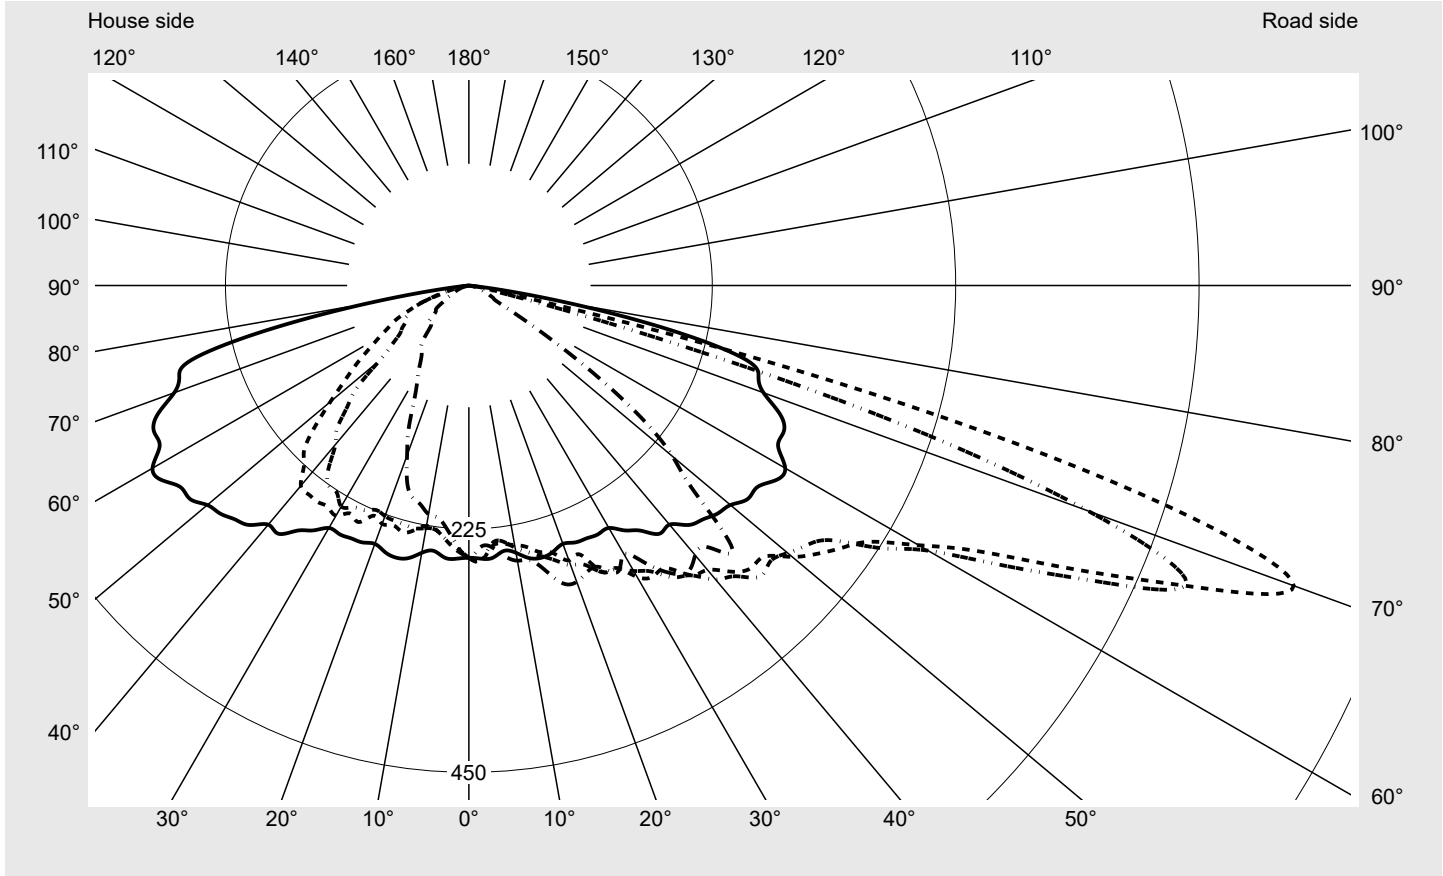

Photometric test report

Family Streetlight 21 mini LED	Order number: 5XE2M33S08GB EAN: 4058352682197	LP number 59152_745
	Version post-top or side-entry mounting, Smart Interface up Optic asymmetric, wide distribution (ST1.0a), Back Light Control (BLC) Cover toughened safety glass Lamps LED 3000 K CRI ≥ 70 Controlgear EVG-Smart Interface Rated values Net luminous flux = 5230 lm Power consumption = 40.4 W Luminous efficacy = 129.5 lm/W	serial documentation 18.07.2022

Luminous intensity in cd/klm C180-0 C205-25 C210-30 C270-90 **Imax: 811 cd/klm**

Luminaire output ratios	
Eta	100.0%
Eta 0° - 90°	100.0%
Eta 90° - 180°	0.0%

Luminous intensity class acc. to EN13201-2	
Class:	G3
Imax 70°	811.4
Imax 80°	97.1
Imax 90°	0.0
Imax >90°	0.0
Imax >95°	0.0

Measurement conditions
DIN EN 13032 and DIN 5032

Photometric test report

Family Streetlight 21 mini LED	Order number: 5XE2M33S08GB EAN: 4058352682197	LP number 59152_745
--	--	-------------------------------

Envelope curve in cd/klm **KMK 70°** **KMK 67.5°** **KMK 65°** **KMK 62.5°** **siteco**

Photometric test report

Family Streetlight 21 mini LED	Order number: 5XE2M33S08GB EAN: 4058352682197	LP number 59152_745
Table of values for luminous intensities		Maximum luminous intensity