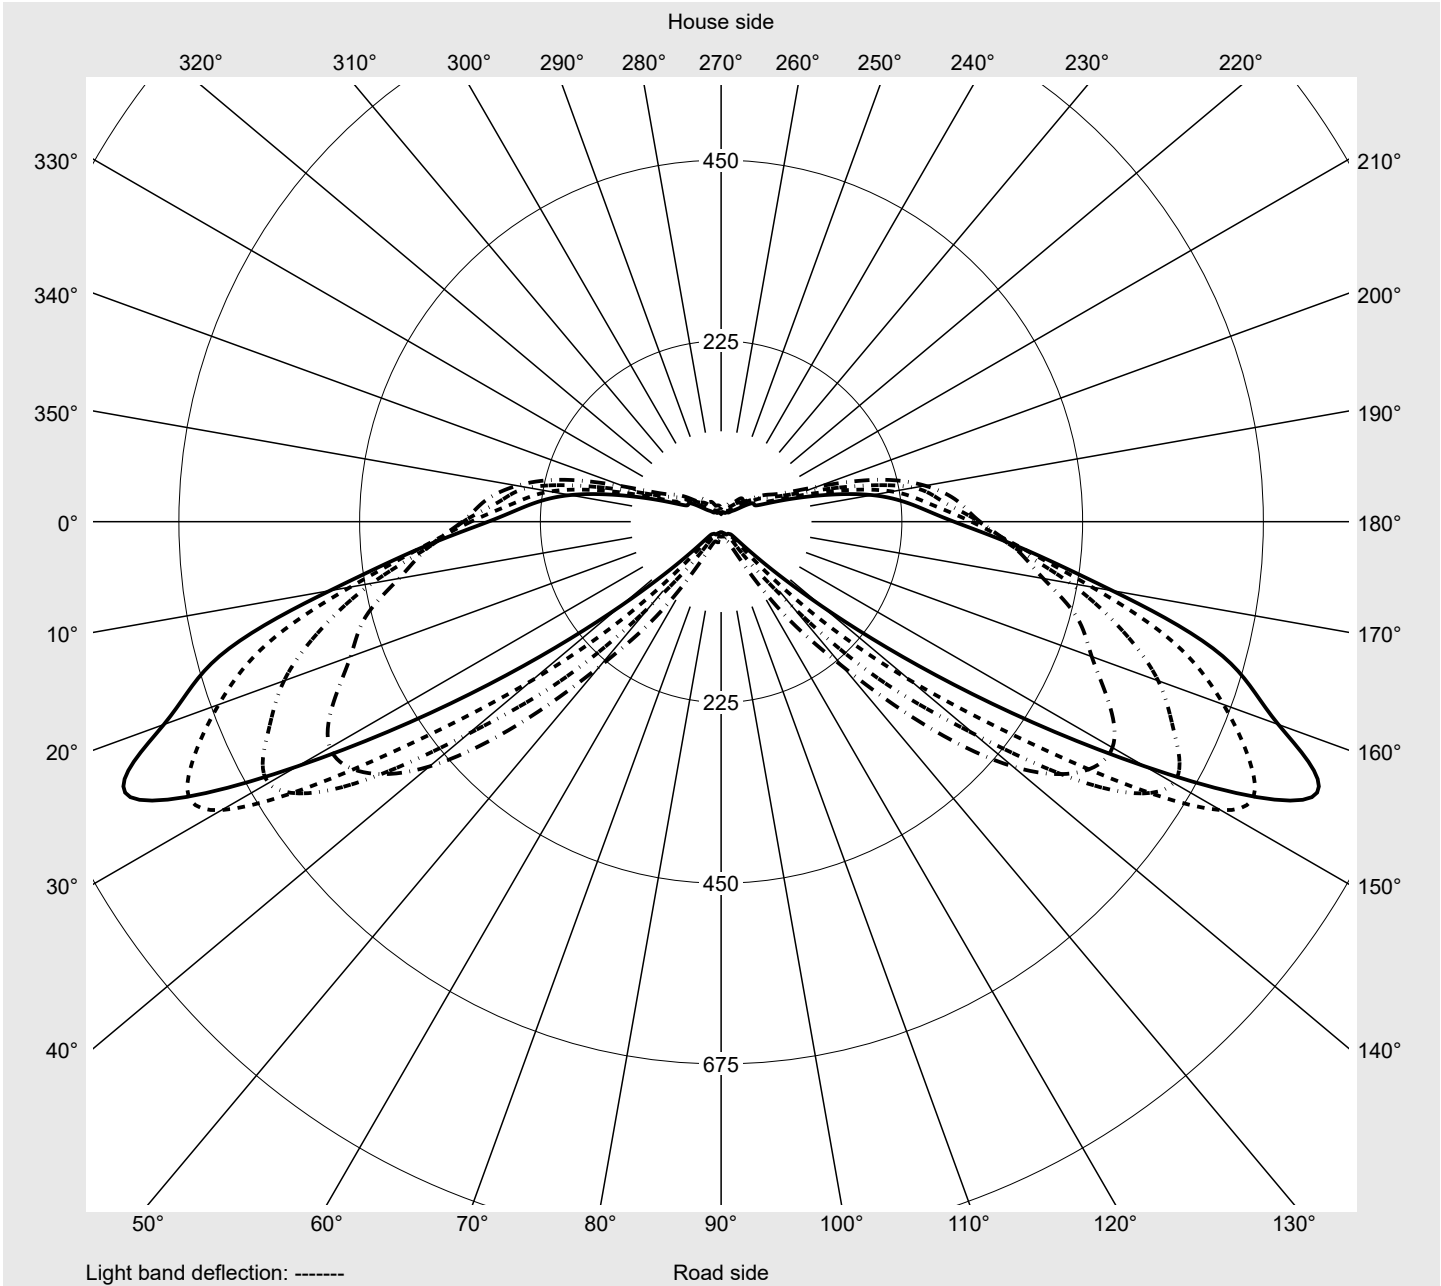

Photometric test report

Family Streetlight 21 mini LED	Order number: 5XE2M33S08GB EAN: 4058352682197	LP number 59152_745
	Version post-top or side-entry mounting, Smart Interface up Optic asymmetric, wide distribution (ST1.0a), Back Light Control (BLC) Cover toughened safety glass Lamps LED 3000 K CRI ≥ 70 Controlgear EVG-Smart Interface Rated values Net luminous flux = 5230 lm Power consumption = 40.4 W Luminous efficacy = 129.5 lm/W	serial documentation 18.07.2022

Luminous intensity in cd/klm C180-0 C205-25 C210-30 C270-90 **Imax: 811 cd/klm**

Luminaire output ratios	
Eta	100.0%
Eta 0° - 90°	100.0%
Eta 90° - 180°	0.0%

Luminous intensity class acc. to EN13201-2	
Class:	G3
Imax 70°	811.4
Imax 80°	97.1
Imax 90°	0.0
Imax >90°	0.0
Imax >95°	0.0

Measurement conditions
DIN EN 13032 and DIN 5032

Photometric test report

Family Streetlight 21 mini LED	Order number: 5XE2M33S08GB EAN: 4058352682197	LP number 59152_745
--	--	-------------------------------

Envelope curve in cd/klm **KMK 70°** **KMK 67.5°** **KMK 65°** **KMK 62.5°** **siteco**

Photometric test report

Family Streetlight 21 mini LED	Order number: 5XE2M33S08GB EAN: 4058352682197	LP number 59152_745
Table of values for luminous intensities		Maximum luminous intensity