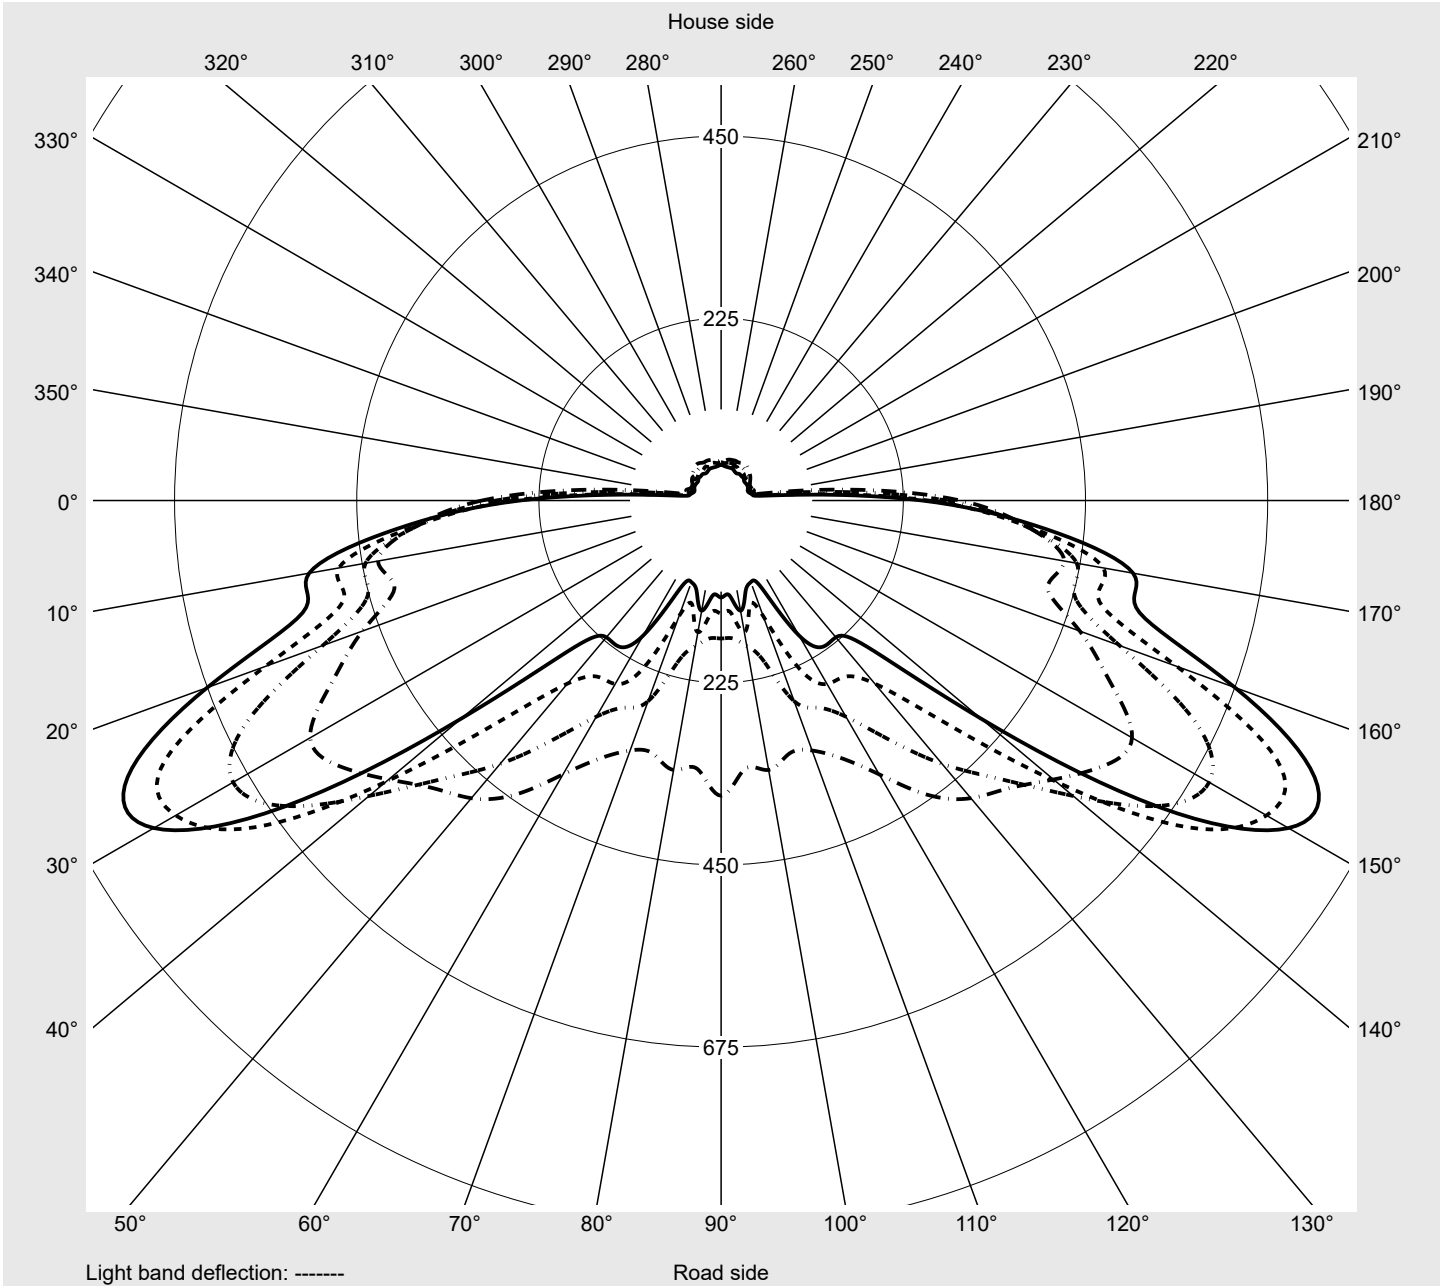

Photometric test report

Family
Streetlight 21 mini LED

Order number: 5XE2E43T08GB
EAN: 4058352725641

LP number
59077_757

Version post-top or side-entry mounting, Smart Interface up/down
Optic asymmetric, wide distribution (STW1.0a)
Cover toughened safety glass
Lamps LED 4000 K | CRI ≥ 70
Controlgear EVG-Smart Interface
Rated values Net luminous flux = 6180 lm
Power consumption = 40.4 W
Luminous efficacy = 153 lm/W

serial
documentation
18.07.2022

siteco

Luminous intensity in cd/klm

C180-0

C210-30

C215-35

C270-90

Imax: 809 cd/klm

Luminaire output ratios

Eta	100.0%
Eta 0° - 90°	100.0%
Eta 90° - 180°	0.0%

Measurement conditions

DIN EN 13032 and DIN 5032

Luminous intensity class acc. to EN13201-2

Class:	G4
Imax 70°	498.7
Imax 80°	32.8
Imax 90°	0.0
Imax >90°	0.0
Imax >95°	0.0

Photometric test report

Family Streetlight 21 mini LED	Order number: 5XE2E43T08GB EAN: 4058352725641	LP number 59077_757
---	--	--------------------------------------

Envelope curve in cd/klm **KMK 62.5°** **KMK 60°** **KMK 57.5°** **KMK 55°** **siteco**