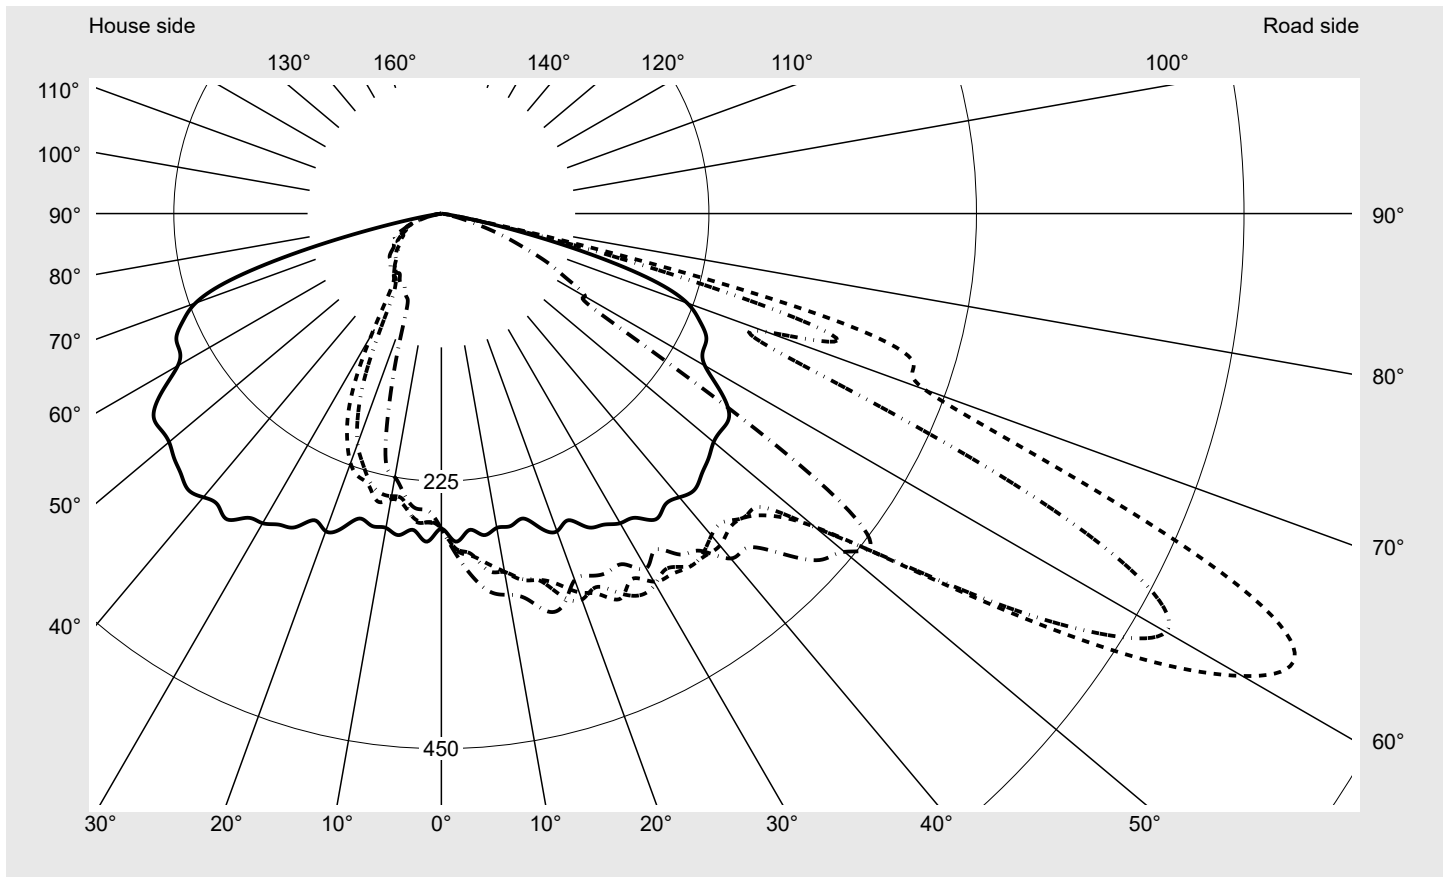

Photometric test report

Family
Streetlight 21 mini LED

Order number: 5XE2E43T08GB
EAN: 4058352725641

LP number
59077_757

Version post-top or side-entry mounting, Smart Interface up/down
Optic asymmetric, wide distribution (STW1.0a)
Cover toughened safety glass
Lamps LED 4000 K | CRI ≥ 70
Controlgear EVG-Smart Interface
Rated values Net luminous flux = 6180 lm
Power consumption = 40.4 W
Luminous efficacy = 153 lm/W

serial
documentation
18.07.2022

siteco

Luminous intensity in cd/klm

C180-0

C210-30

C215-35

C270-90

Imax: 809 cd/klm

Luminaire output ratios

Eta	100.0%
Eta 0° - 90°	100.0%
Eta 90° - 180°	0.0%

Measurement conditions

DIN EN 13032 and DIN 5032

Luminous intensity class acc. to EN13201-2

Class:	G4
Imax 70°	498.7
Imax 80°	32.8
Imax 90°	0.0
Imax >90°	0.0
Imax >95°	0.0

Photometric test report

Family Streetlight 21 mini LED	Order number: 5XE2E43T08GB EAN: 4058352725641	LP number 59077_757
---	--	--------------------------------------

Envelope curve in cd/klm **KMK 62.5°** **KMK 60°** **KMK 57.5°** **KMK 55°** **siteco**