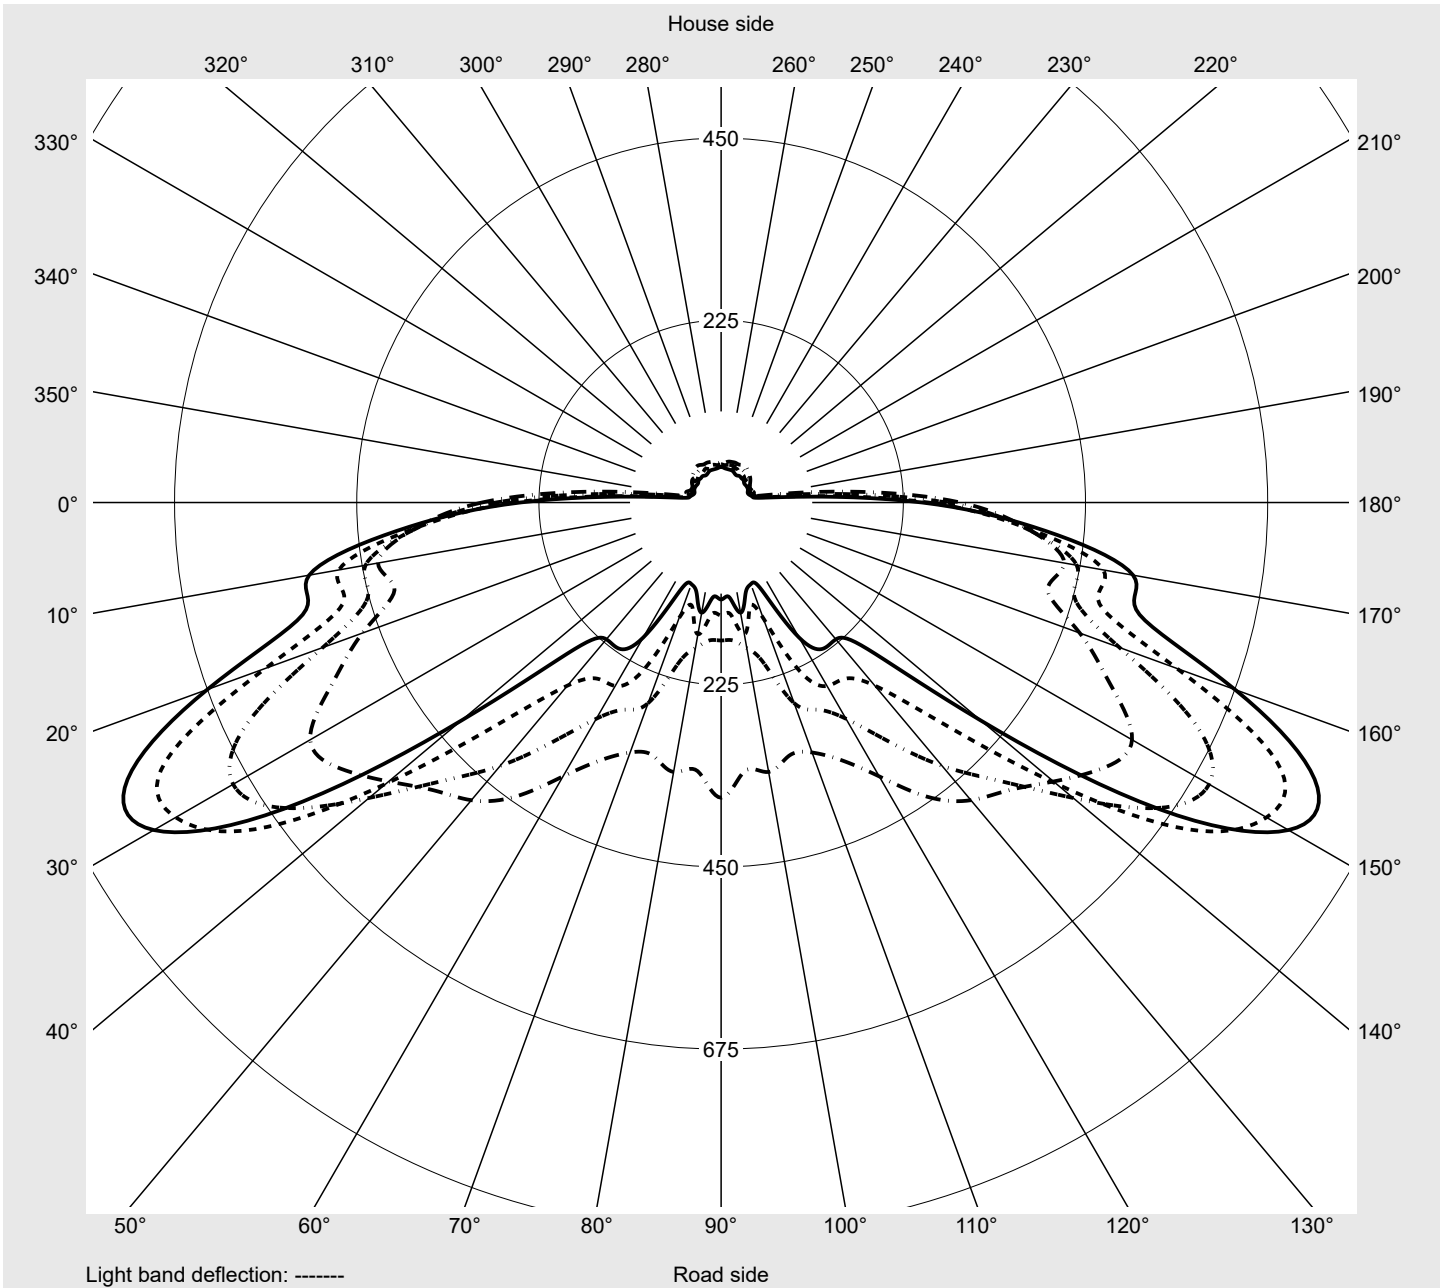

Photometric test report

Family Streetlight 21 mini LED	Order number: 5XE2E41D08GB EAN: 4058352725511	LP number 59077_673
	Version post-top or side-entry mounting Optic asymmetric, wide distribution (STW1.0a) Cover toughened safety glass Lamps LED 4000 K CRI ≥ 70 Controlgear ECG SITECO iQ Rated values Net luminous flux = 5920 lm Power consumption = 37.1 W Luminous efficacy = 159.6 lm/W	serial documentation 18.07.2022

Luminous intensity in cd/klm C180-0 C210-30 C215-35 C270-90 **Imax: 809 cd/klm**

Luminaire output ratios	
Eta	100.0%
Eta 0° - 90°	100.0%
Eta 90° - 180°	0.0%

Luminous intensity class acc. to EN13201-2	
Class:	G4
Imax 70°	498.7
Imax 80°	32.8
Imax 90°	0.0
Imax >90°	0.0
Imax >95°	0.0

Measurement conditions
DIN EN 13032 and DIN 5032

Photometric test report

Family Streetlight 21 mini LED	Order number: 5XE2E41D08GB EAN: 4058352725511	LP number 59077_673
--	--	-------------------------------

Envelope curve in cd/klm **KMK 62.5°** **KMK 60°** **KMK 57.5°** **KMK 55°** **siteco**

Photometric test report

Family Streetlight 21 mini LED	Order number: 5XE2E41D08GB EAN: 4058352725511	LP number 59077_673
Table of values for luminous intensities		Maximum luminous intensity