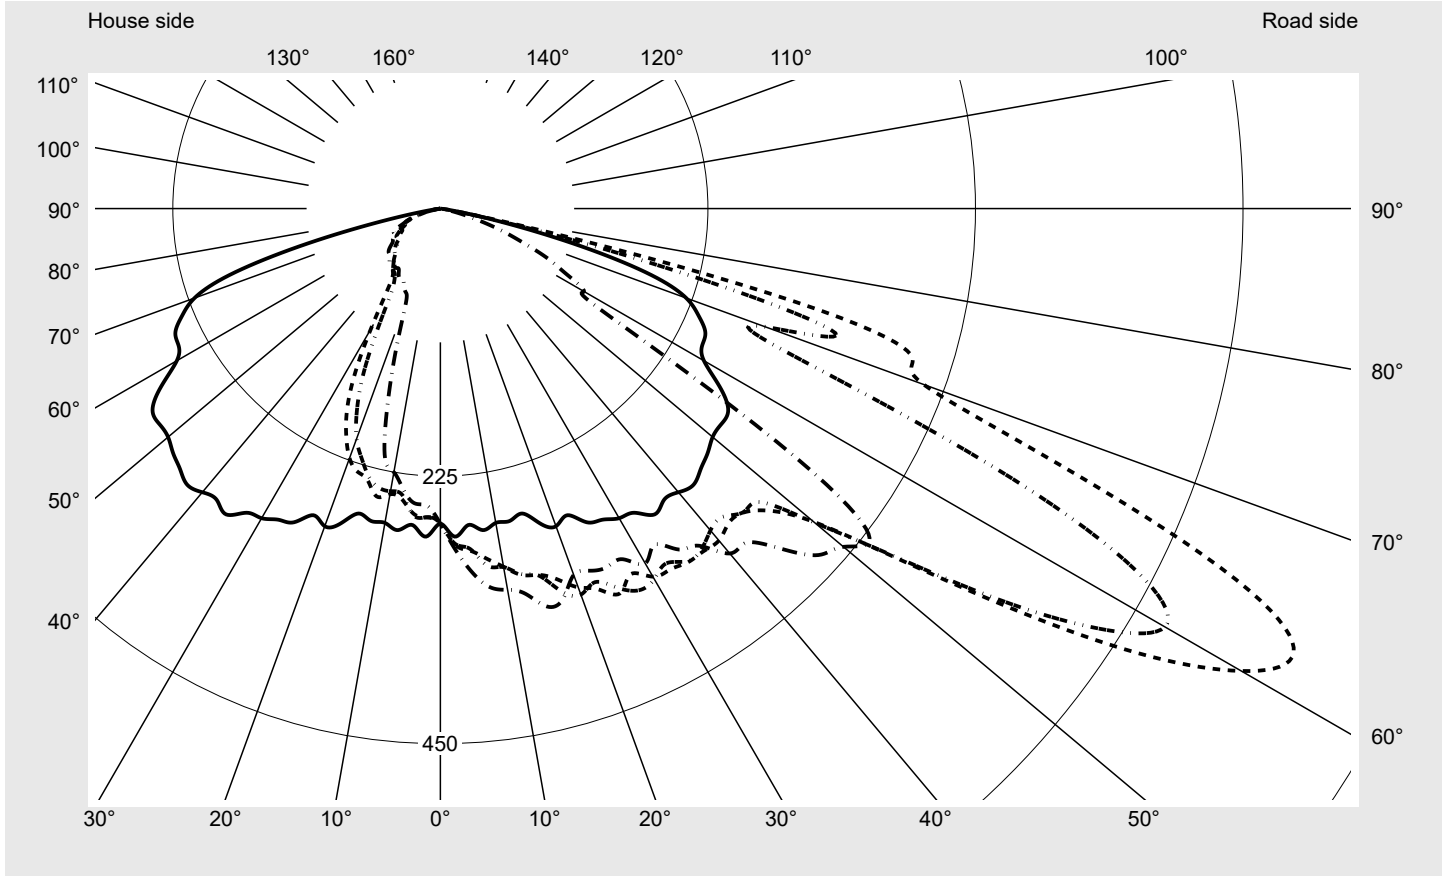

Photometric test report

Family Streetlight 21 mini LED	Order number: 5XE2E41D08GB EAN: 4058352725511	LP number 59077_673
	Version post-top or side-entry mounting Optic asymmetric, wide distribution (STW1.0a) Cover toughened safety glass Lamps LED 4000 K CRI ≥ 70 Controlgear ECG SITECO iQ Rated values Net luminous flux = 5920 lm Power consumption = 37.1 W Luminous efficacy = 159.6 lm/W	serial documentation 18.07.2022

Luminous intensity in cd/klm C180-0 C210-30 C215-35 C270-90 **Imax: 809 cd/klm**

Luminaire output ratios	
Eta	100.0%
Eta 0° - 90°	100.0%
Eta 90° - 180°	0.0%

Luminous intensity class acc. to EN13201-2	
Class:	G4
Imax 70°	498.7
Imax 80°	32.8
Imax 90°	0.0
Imax >90°	0.0
Imax >95°	0.0

Measurement conditions
DIN EN 13032 and DIN 5032

Photometric test report

Family Streetlight 21 mini LED	Order number: 5XE2E41D08GB EAN: 4058352725511	LP number 59077_673
--	--	-------------------------------

Envelope curve in cd/klm **KMK 62.5°** **KMK 60°** **KMK 57.5°** **KMK 55°** **siteco**

Photometric test report

Family Streetlight 21 mini LED	Order number: 5XE2E41D08GB EAN: 4058352725511	LP number 59077_673
Table of values for luminous intensities		Maximum luminous intensity