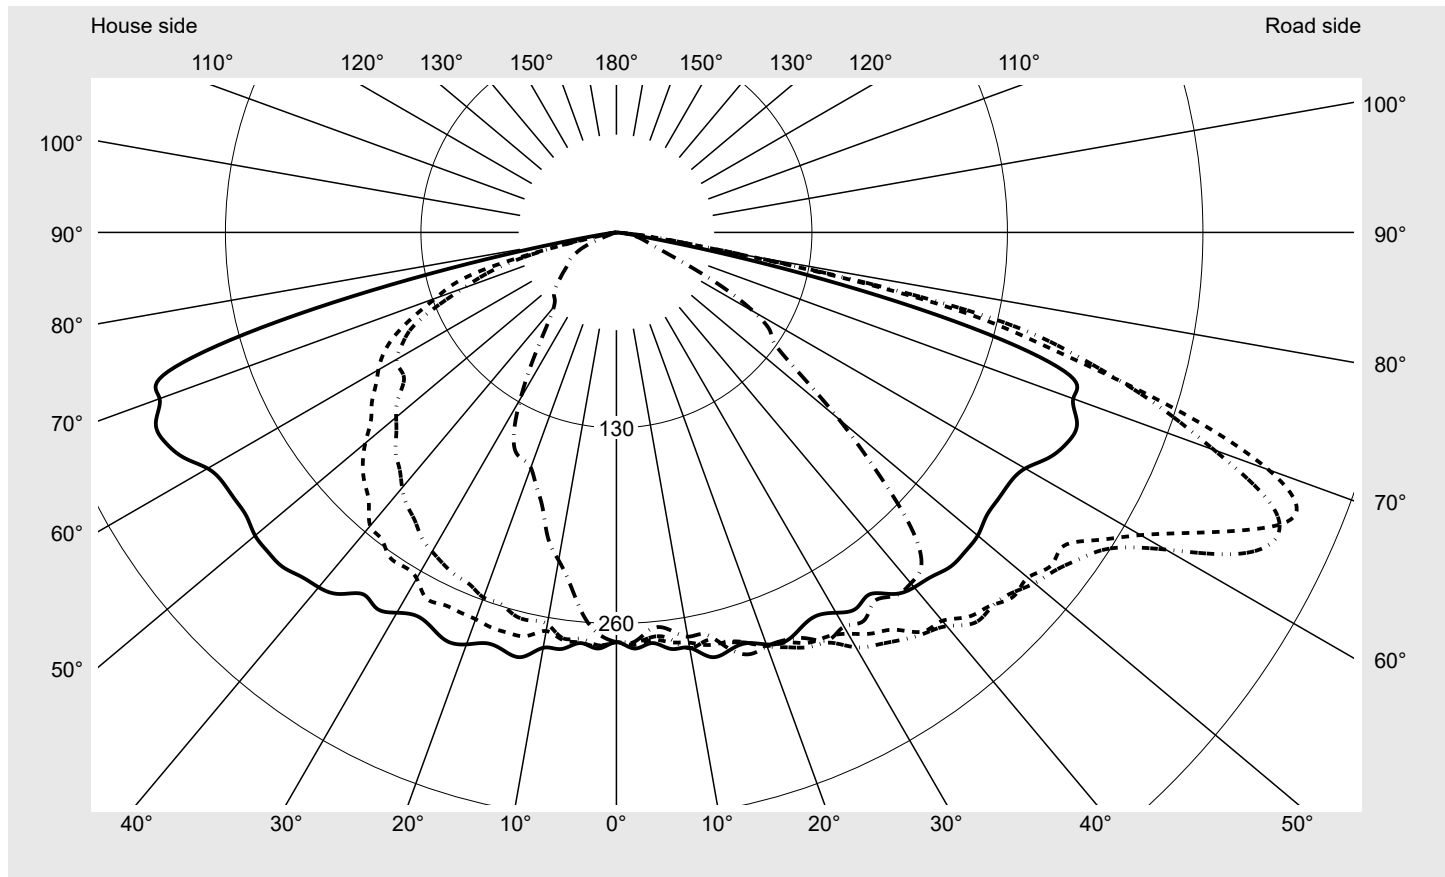

Photometric test report

Family
Streetlight 21 mini LED

Order number: 5XE2D43T08JB
EAN: 4058352725283

LP number
59078_68

Version	post-top or side-entry mounting, Smart Interface up/down
Optic	asymmetric, wide distribution (ST1.0a G)
Cover	toughened safety glass
Lamps	LED 4000 K CRI ≥ 70
Controlgear	EVG-Smart Interface
Rated values	Net luminous flux = 13390 lm Power consumption = 87.3 W Luminous efficacy = 153.4 lm/W

serial
documentation
23.08.2022

siteco

Luminous intensity in cd/klm

C180-0

C195-15

C200-20

C270-90

Imax: 489 cd/klm

Luminaire output ratios

Eta	100.0%
Eta 0° - 90°	100.0%
Eta 90° - 180°	0.0%

Luminous intensity class acc. to EN13201-2

Class:	G4
Imax 70°	461.5
Imax 80°	96.1
Imax 90°	0.0
Imax >90°	0.0
Imax >95°	0.0

Measurement conditions

DIN EN 13032 and DIN 5032

Photometric test report

Family Streetlight 21 mini LED	Order number: 5XE2D43T08JB EAN: 4058352725283	LP number 59078_68
--	--	------------------------------

Envelope curve in cd/klm **KMK 67.5°** **KMK 65°** **KMK 62.5°** **KMK 60°** **siteco**