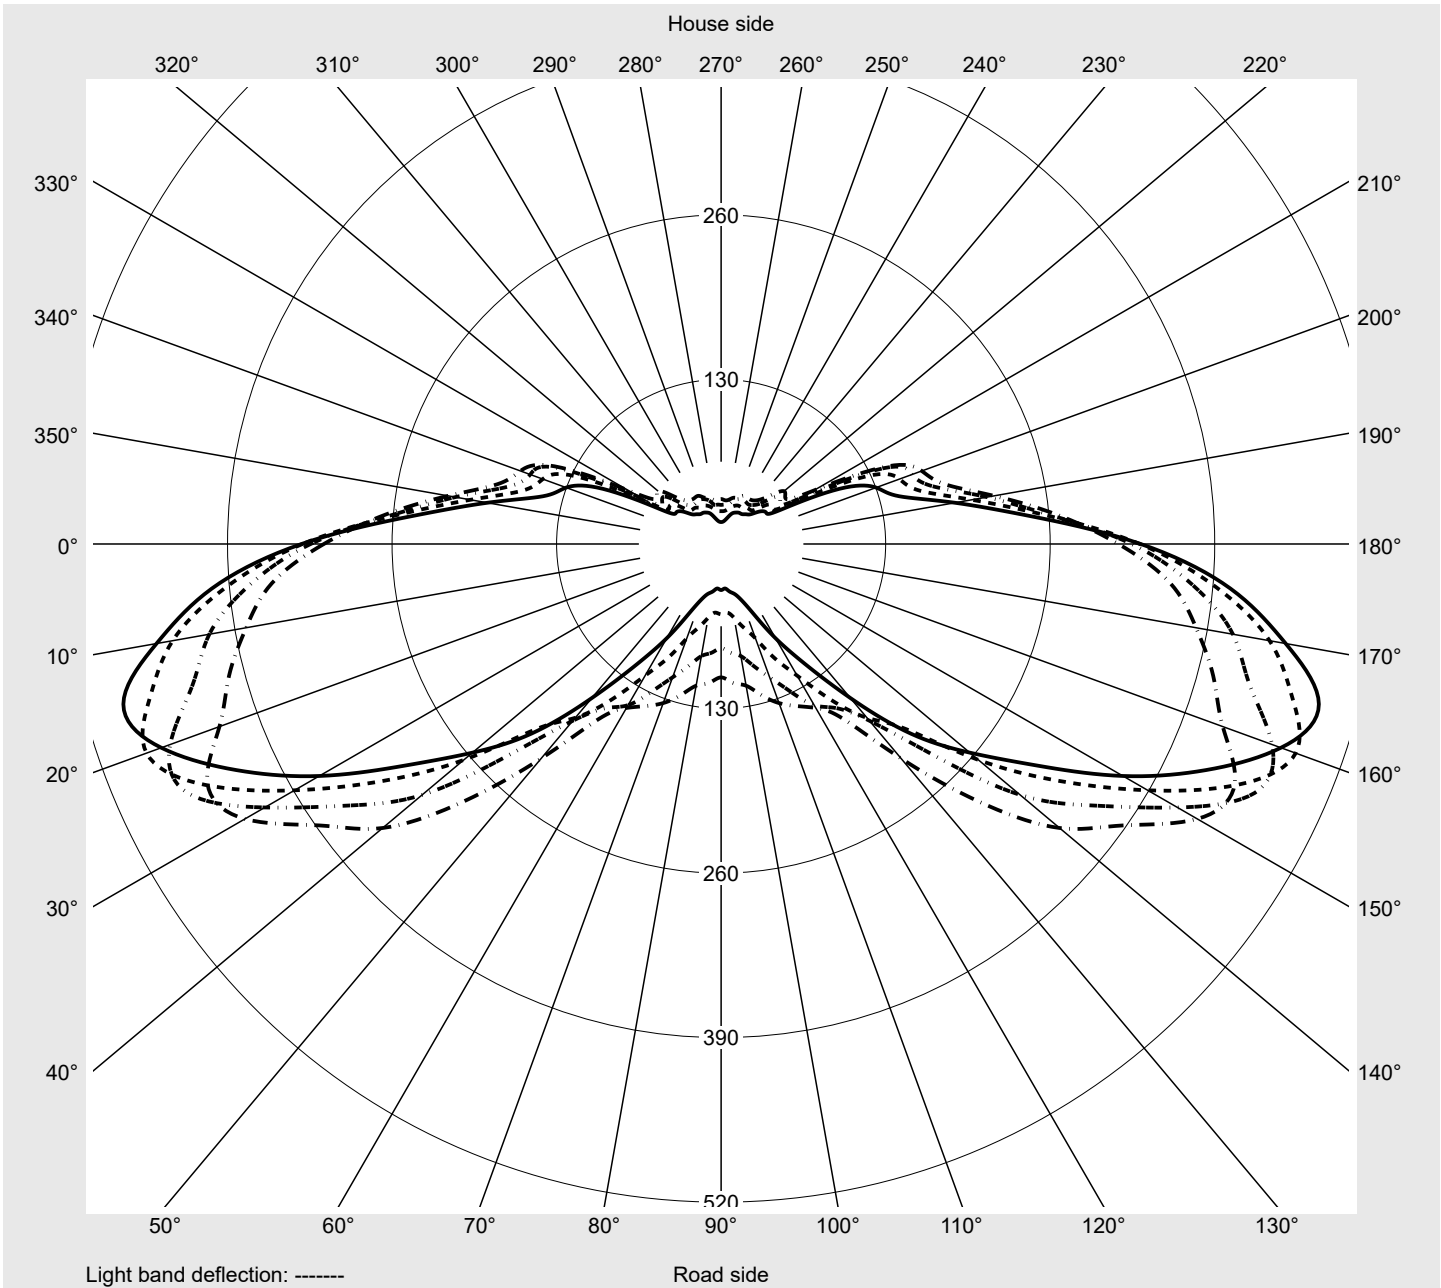

Photometric test report

Family
Streetlight 21 mini LED

Order number: 5XE2D43T08JB
EAN: 4058352725283

LP number
59078_68

Version	post-top or side-entry mounting, Smart Interface up/down
Optic	asymmetric, wide distribution (ST1.0a G)
Cover	toughened safety glass
Lamps	LED 4000 K CRI ≥ 70
Controlgear	EVG-Smart Interface
Rated values	Net luminous flux = 13390 lm Power consumption = 87.3 W Luminous efficacy = 153.4 lm/W

Luminaire output ratios

Eta	100.0%
Eta 0° - 90°	100.0%
Eta 90° - 180°	0.0%

Luminous intensity class acc. to EN13201-2

Class:	G4
Imax 70°	461.5
Imax 80°	96.1
Imax 90°	0.0
Imax >90°	0.0
Imax >95°	0.0

Measurement conditions

DIN EN 13032 and DIN 5032

Photometric test report

Family Streetlight 21 mini LED	Order number: 5XE2D43T08JB EAN: 4058352725283	LP number 59078_68
--	--	------------------------------

Envelope curve in cd/klm **KMK 67.5°** **KMK 65°** **KMK 62.5°** **KMK 60°** **siteco**