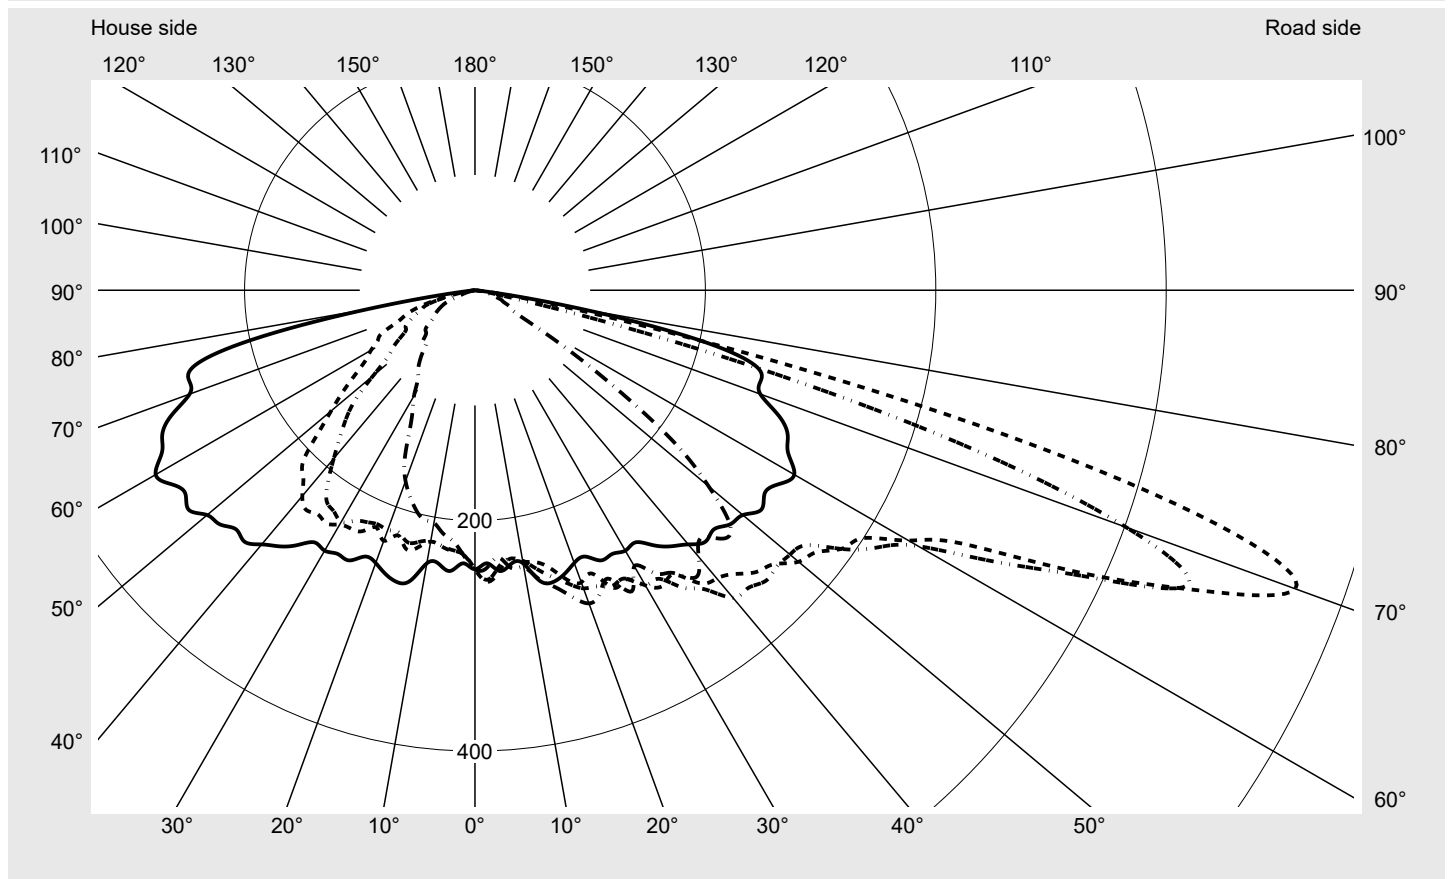

Photometric test report

Family
Streetlight 21 mini LED

Order number: 5XE2D31D08HB
EAN: 4058352684184

LP number
59076_904

Version	post-top or side-entry mounting
Optic	asymmetric, wide distribution (ST1.0a)
Cover	toughened safety glass
Lamps	LED 3000 K CRI ≥ 70
Controlgear	ECG SITECO iQ
Rated values	Net luminous flux = 9450 lm Power consumption = 70.9 W Luminous efficacy = 133.3 lm/W

serial
documentation
12.09.2022

siteco

Luminous intensity in cd/klm

C180-0

C205-25

C210-30

C270-90

Imax: 758 cd/klm

Luminaire output ratios

Eta	100.0%
Eta 0° - 90°	100.0%
Eta 90° - 180°	0.0%

Luminous intensity class acc. to EN13201-2

Class:	G3
Imax 70°	757.8
Imax 80°	95.1
Imax 90°	0.0
Imax >90°	0.0
Imax >95°	0.0

Measurement conditions

DIN EN 13032 and DIN 5032

Photometric test report

Family Streetlight 21 mini LED	Order number: 5XE2D31D08HB EAN: 4058352684184	LP number 59076_904
--	--	--------------------------------------

Envelope curve in cd/klm **KMK 70°** **KMK 67.5°** **KMK 65°** **KMK 62.5°** **siteco**