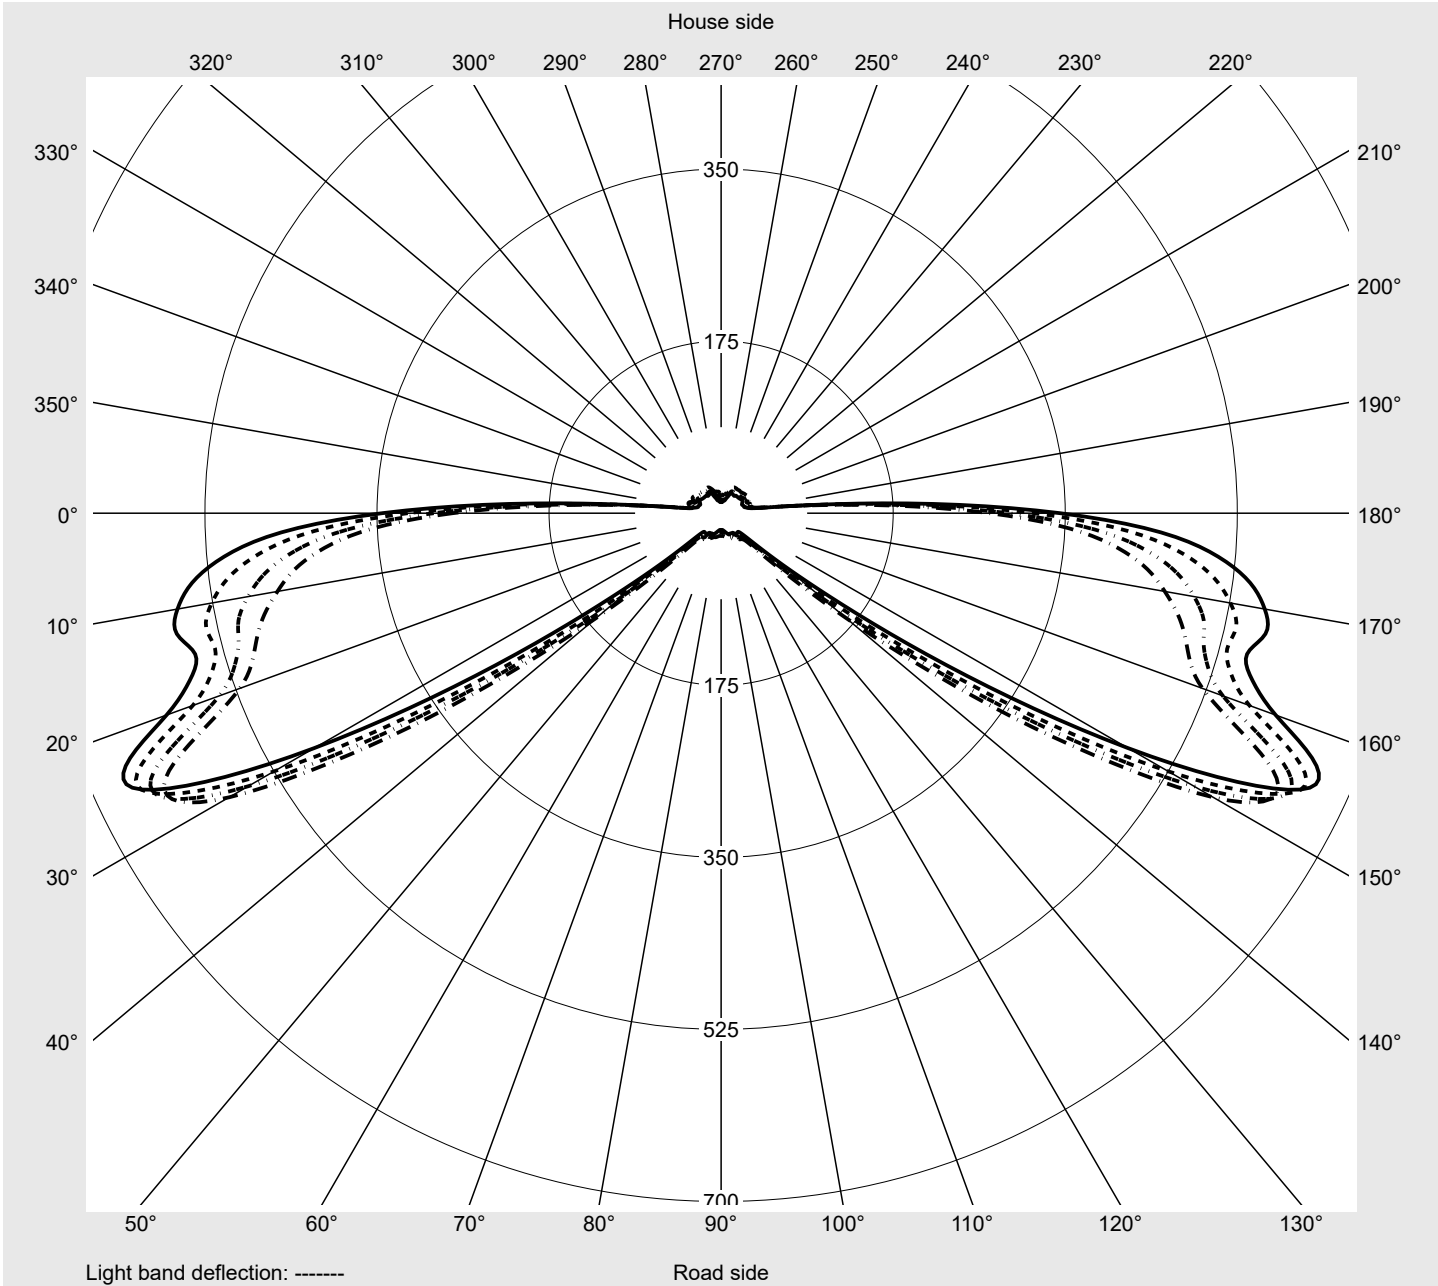

Photometric test report

Family Streetlight 21 mini LED	Order number: 5XE2B31D08HB EAN: 4058352724200	LP number 59065_860
	Version post-top or side-entry mounting Optic asymmetric, wide distribution (ST0.5a) Cover toughened safety glass Lamps LED 3000 K CRI ≥ 70 Controlgear ECG SITECO iQ Rated values Net luminous flux = 9450 lm Power consumption = 70.9 W Luminous efficacy = 133.3 lm/W	serial documentation 12.09.2022

Luminous intensity in cd/klm
C180-0
C205-25
C207,5-27,5
C270-90
Imax: 661 cd/klm

Luminaire output ratios	
Eta	100.0%
Eta 0° - 90°	100.0%
Eta 90° - 180°	0.0%
Measurement conditions	
DIN EN 13032 and DIN 5032	

Luminous intensity class acc. to EN13201-2	
Class:	G3
Imax 70°	629.6
Imax 80°	99.6
Imax 90°	0.0
Imax >90°	0.0
Imax >95°	0.0

Photometric test report

Family Streetlight 21 mini LED	Order number: 5XE2B31D08HB EAN: 4058352724200	LP number 59065_860
--	--	-------------------------------

Envelope curve in cd/klm **KMK 73°** **KMK 72°** **KMK 71°** **KMK 70°** **siteco**

Photometric test report

Family Streetlight 21 mini LED	Order number: 5XE2B31D08HB EAN: 4058352724200	LP number 59065_860
Table of values for luminous intensities		Maximum luminous intensity
siteco		