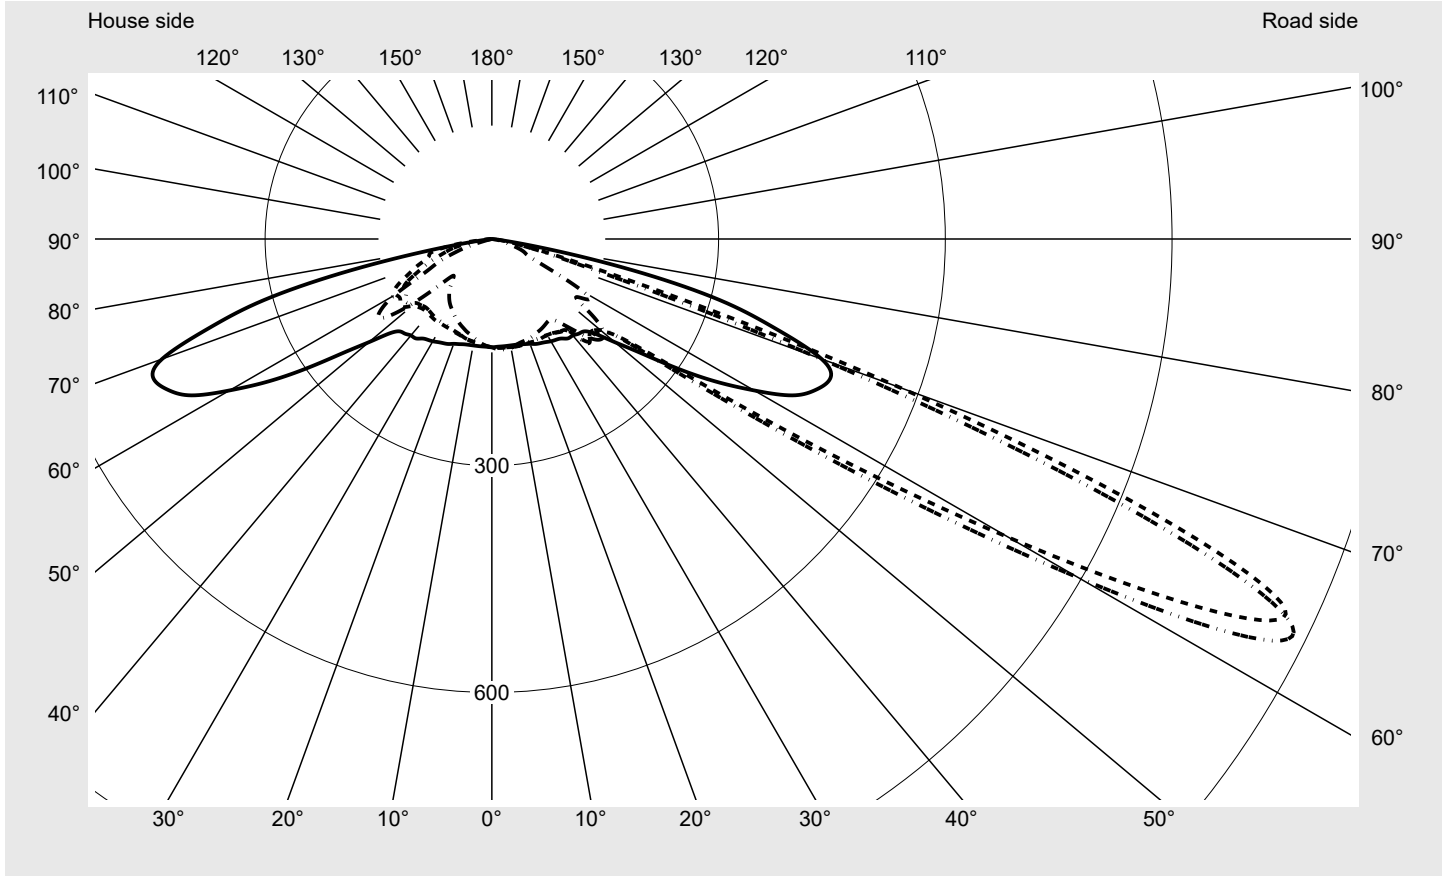

Photometric test report

Family Streetlight 21 micro LED	Order number: 5XE1P33S08DB EAN: 4058352806562	LP number 59337_288
	Version post-top or side-entry mounting, Smart Interface up Optic asymmetric, wide distribution (ST1.5a) Cover toughened safety glass Lamps LED 3000 K CRI ≥ 70 Controlgear EVG-Smart Interface Rated values Net luminous flux = 5020 lm Power consumption = 39.1 W Luminous efficacy = 128.4 lm/W	serial documentation 26.10.2022

Luminous intensity in cd/klm C180-0 C215-35 C217,5-37,5 C270-90 **Imax: 1158 cd/klm**

Luminaire output ratios	
Eta	100.0%
Eta 0° - 90°	100.0%
Eta 90° - 180°	0.0%

Luminous intensity class acc. to EN13201-2	
Class:	---
Imax 70°	798.1
Imax 80°	214.2
Imax 90°	0.0
Imax >90°	0.0
Imax >95°	0.0

Measurement conditions
DIN EN 13032 and DIN 5032

Photometric test report

Family Streetlight 21 micro LED	Order number: 5XE1P33S08DB EAN: 4058352806562	LP number 59337_288
---	--	-------------------------------

Envelope curve in cd/klm **KMK 65°** **KMK 62,5°** **KMK 60°** **KMK 57,5°** **siteco**

Photometric test report

Family Streetlight 21 micro LED	Order number: 5XE1P33S08DB EAN: 4058352806562	LP number 59337_288
Table of values for luminous intensities		Maximum luminous intensity
		siteco