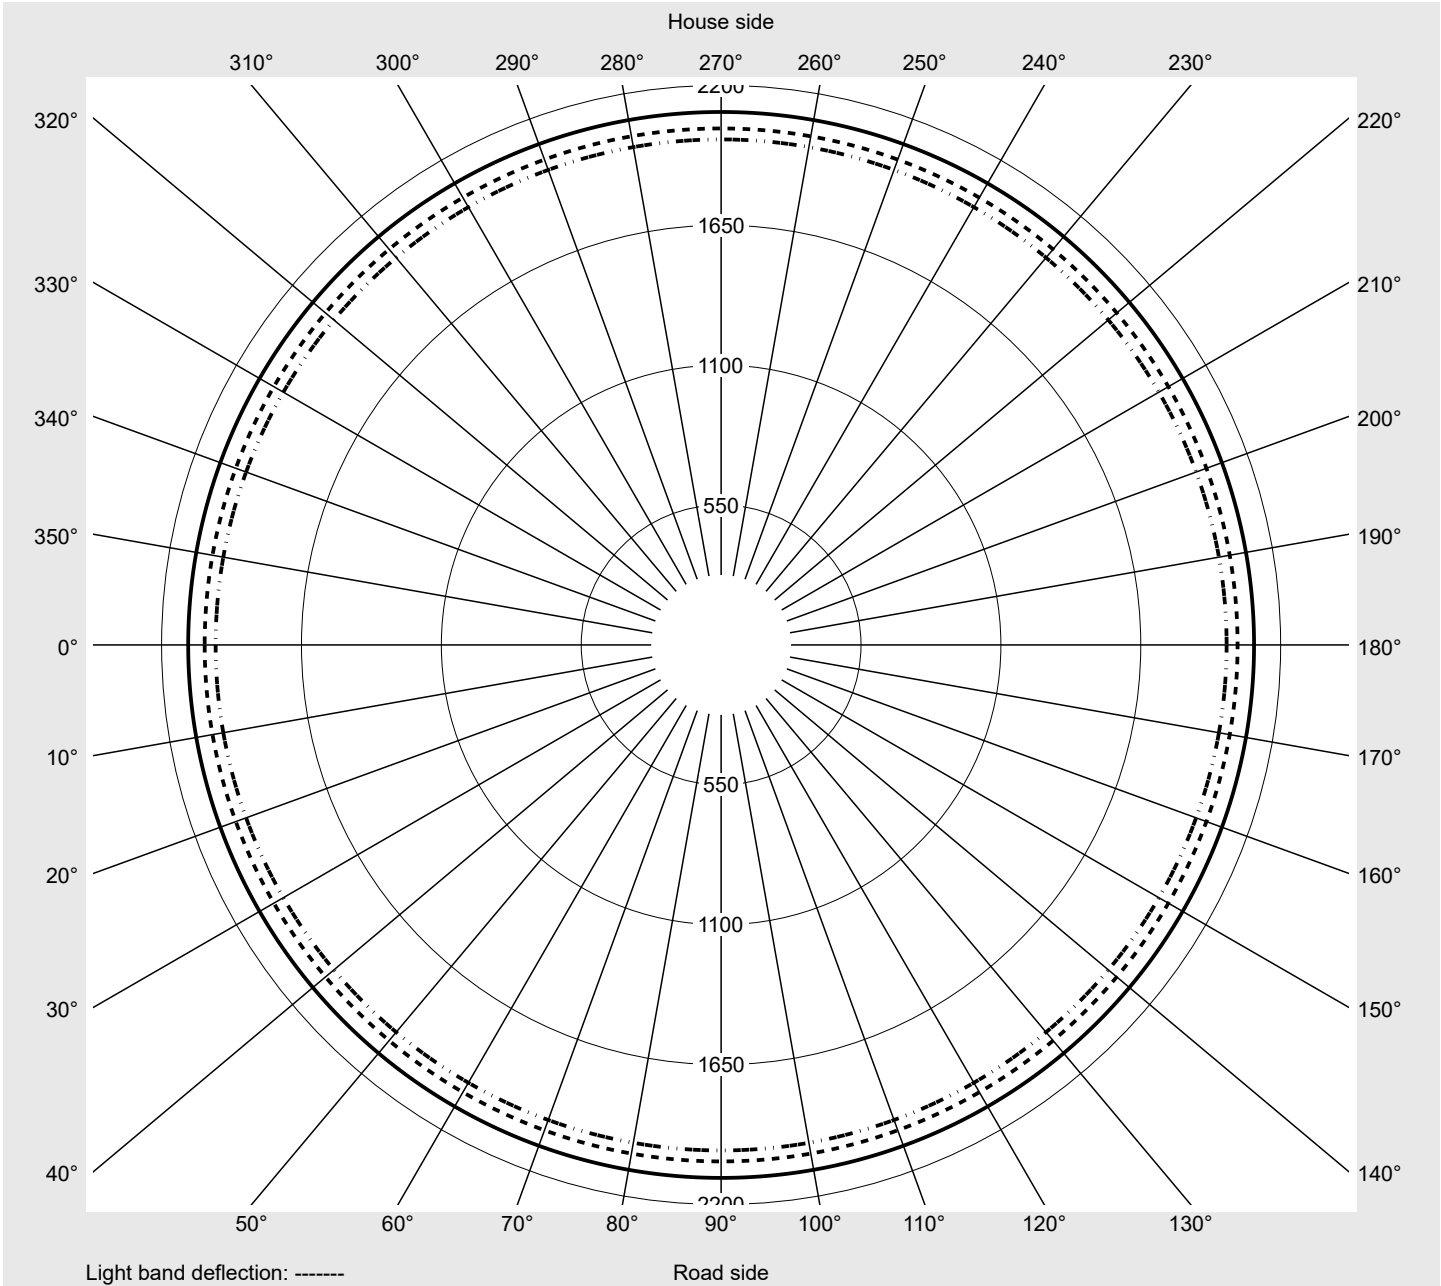

Photometric test report

Family
Floodlight 20 mini LED

Order number: 5XA7672C1B1AC
EAN: 4058352259399

LP number
58555_9

Version mounting bracket
Optic symmetric distribution RS17
Cover toughened safety glass
Lamps 1 x LED 3000K / CRI ≥ 80
(unbekannt LED 3000K / CRI = 80)
Controlgear ECG-DALI
Rated values Net luminous flux = 10480 lm
Power consumption = 95.8 W
Luminous efficacy = 109.4 lm/W

serial
documentation
25.08.2021

siteco

Luminous intensity in cd/klm

C180-0

Imax: 2095 cd/klm

Luminaire output ratios

Eta	100.0%
Eta 0° - 90°	100.0%
Eta 90° - 180°	0.0%

Luminous intensity class acc. to EN13201-2

Class:	G6
Imax 70°	33.2
Imax 80°	8.4
Imax 90°	0.0
Imax >90°	0.0
Imax >95°	0.0

Measurement conditions

DIN EN 13032 and DIN 5032

Photometric test report

Family Floodlight 20 mini LED	Order number: 5XA7672C1B1AC EAN: 4058352259399	LP number 58555_9
--	---	------------------------------------

Envelope curve in cd/klm KMK 5° KMK 2.5° KMK 0°

Photometric test report

Family Floodlight 20 mini LED	Order number: 5XA7672C1B1AC EAN: 4058352259399	LP number 58555_9
---	---	-----------------------------