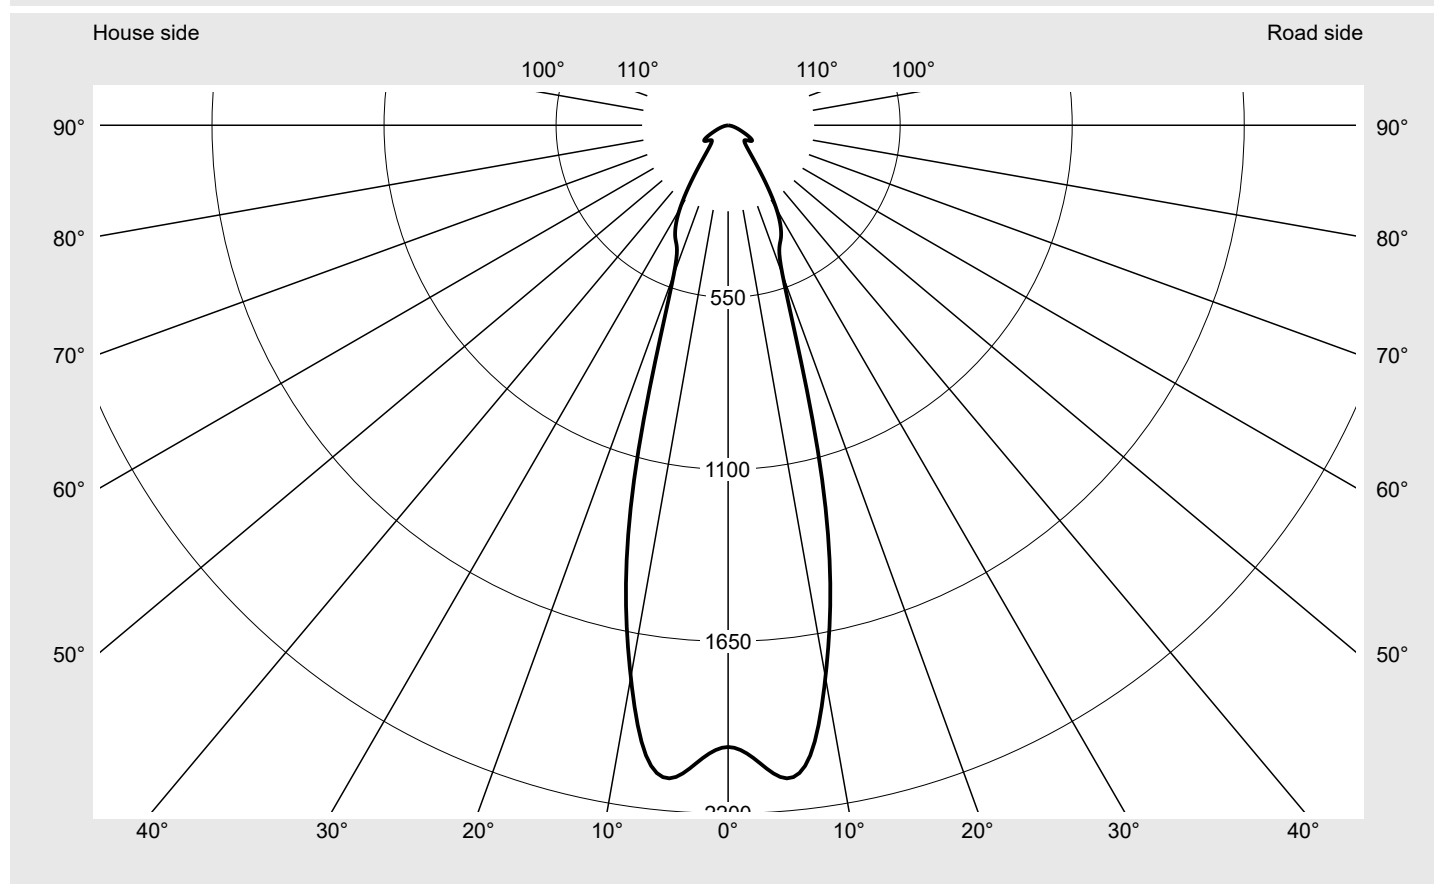

Photometric test report

Family
Floodlight 20 mini LED

Order number: 5XA7672C1B1AC
EAN: 4058352259399

LP number
58555_9

Version mounting bracket
Optic symmetric distribution RS17
Cover toughened safety glass
Lamps 1 x LED 3000K / CRI ≥ 80
(unbekannt LED 3000K / CRI = 80)
Controlgear ECG-DALI
Rated values Net luminous flux = 10480 lm
Power consumption = 95.8 W
Luminous efficacy = 109.4 lm/W

serial
documentation
25.08.2021

siteco

Luminous intensity in cd/klm

C180-0

Imax: 2095 cd/klm

Luminaire output ratios

Eta	100.0%
Eta 0° - 90°	100.0%
Eta 90° - 180°	0.0%

Luminous intensity class acc. to EN13201-2

Class:	G6
Imax 70°	33.2
Imax 80°	8.4
Imax 90°	0.0
Imax >90°	0.0
Imax >95°	0.0

Measurement conditions

DIN EN 13032 and DIN 5032

Photometric test report

Family Floodlight 20 mini LED	Order number: 5XA7672C1B1AC EAN: 4058352259399	LP number 58555_9
--	---	------------------------------------

Envelope curve in cd/klm KMK 5° KMK 2.5° KMK 0°

Photometric test report

Family Floodlight 20 mini LED	Order number: 5XA7672C1B1AC EAN: 4058352259399	LP number 58555_9
---	---	-----------------------------