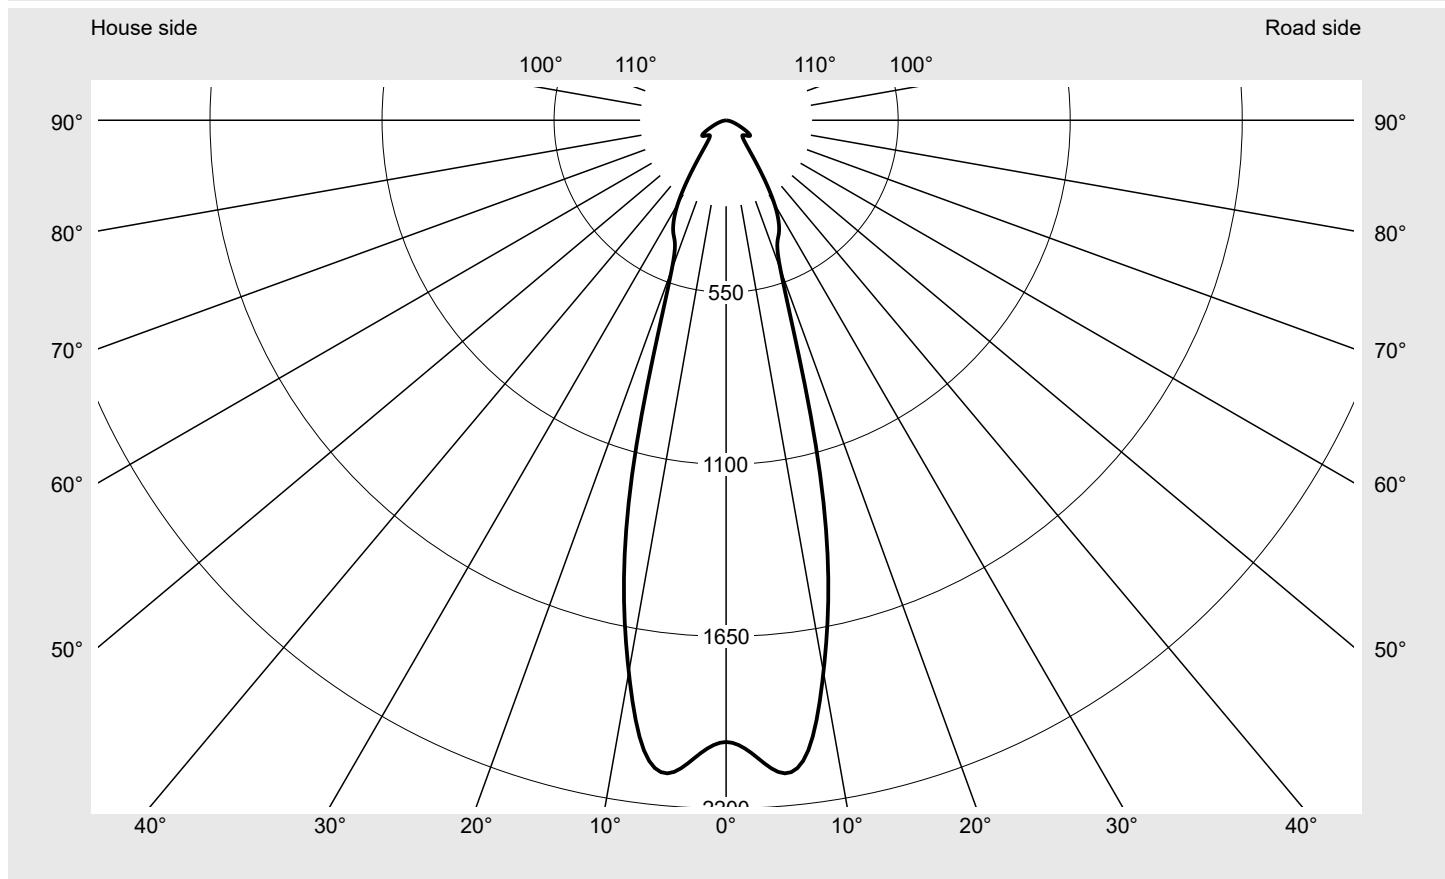

Photometric test report

Family
Floodlight 20 mini LED

Order number: 5XA7672B2B1AC
EAN: 4058352221013

LP number
58555_2

Version mounting bracket
Optic symmetric distribution RS17
Cover toughened safety glass
Lamps 1 x LED 4000K / CRI ≥ 70
 (unbekannt LED 4000K / CRI = 70)
Controlgear ECG-DALI
Rated values Net luminous flux = 6810 lm
 Power consumption = 51.0 W
 Luminous efficacy = 133.5 lm/W

serial
documentation
25.08.2021

sitEco

Luminous intensity in cd/klm

C180-0

Imax: 2095 cd/klm

Luminaire output ratios

Eta	100.0%
Eta 0° - 90°	100.0%
Eta 90° - 180°	0.0%

Luminous intensity class acc. to EN13201-2

Class:	G6
Imax 70°	33.2
Imax 80°	8.4
Imax 90°	0.0
Imax >90°	0.0
Imax >95°	0.0

Measurement conditions

DIN EN 13032 and DIN 5032

Photometric test report

Family Floodlight 20 mini LED	Order number: 5XA7672B2B1AC EAN: 4058352221013	LP number 58555_2
--	---	------------------------------------

Envelope curve in cd/klm

KMK 5°
 KMK 2.5°
 KMK 0°

Photometric test report

Family Floodlight 20 mini LED	Order number: 5XA7672B2B1AC EAN: 4058352221013	LP number 58555_2
---	---	-----------------------------