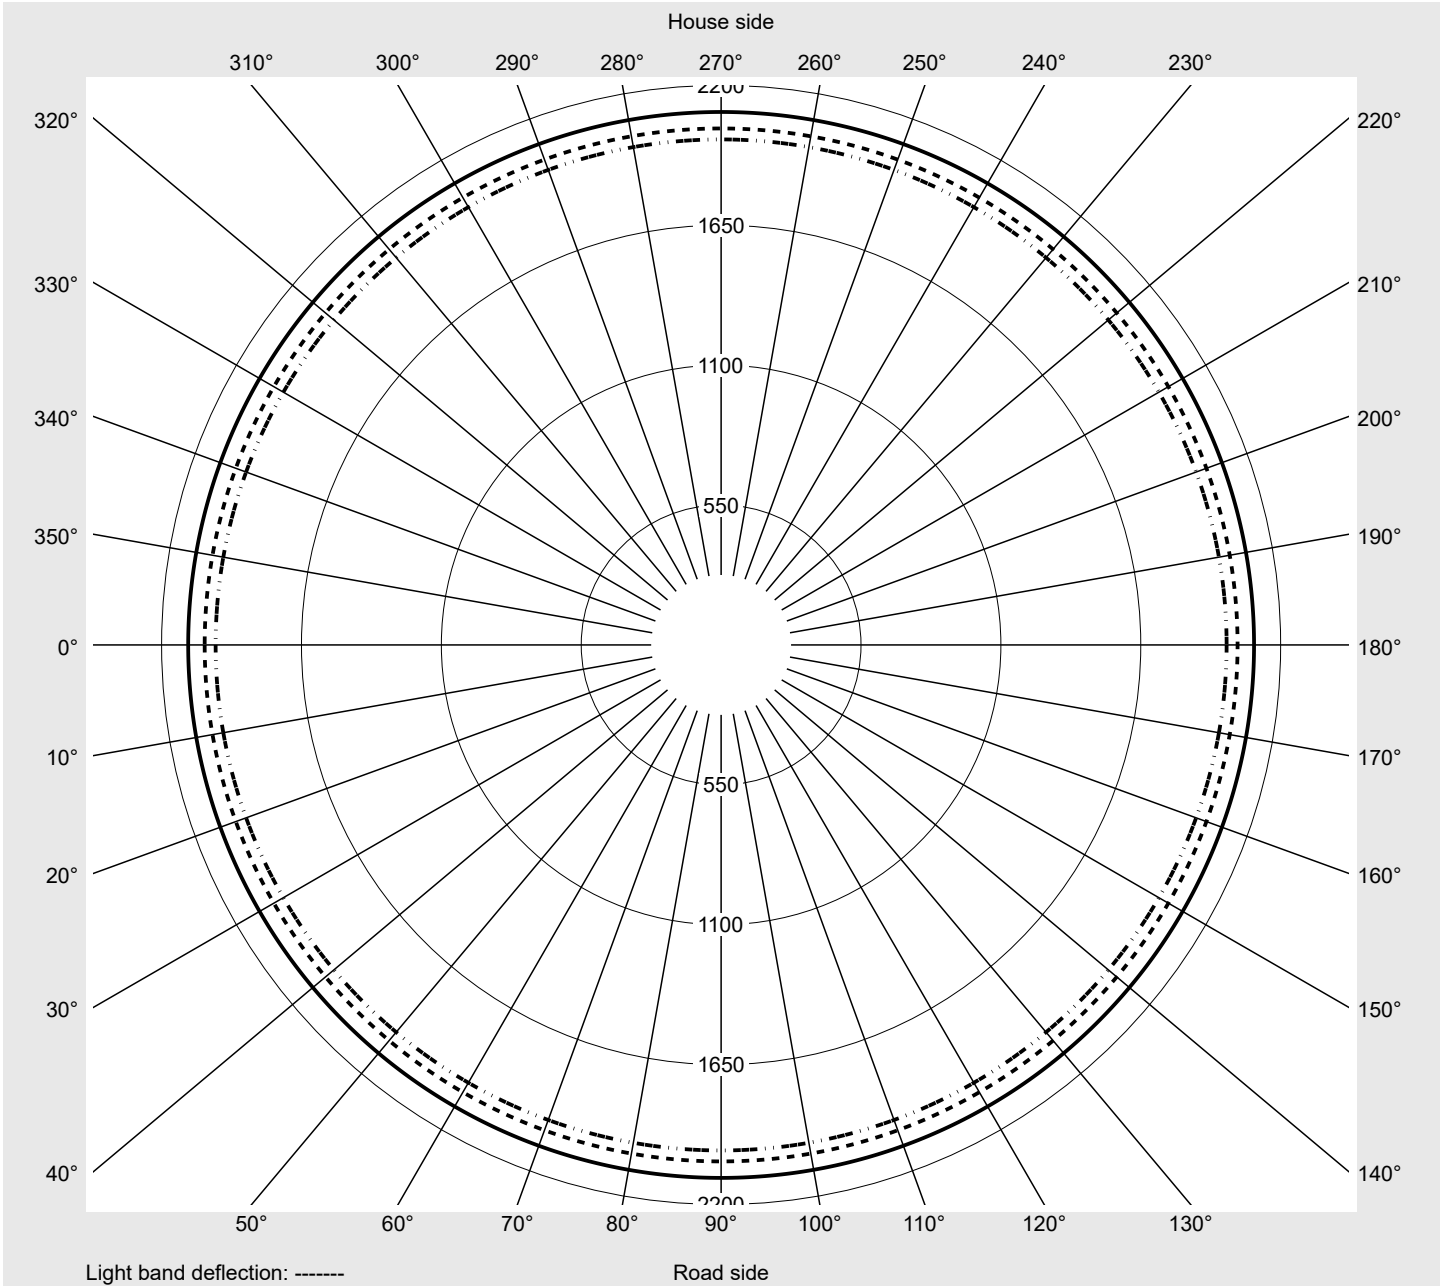

Photometric test report

Family
Floodlight 20 mini LED

Order number: 5XA7672B2B1AC
EAN: 4058352221013

LP number
58555_2

Version mounting bracket
Optic symmetric distribution RS17
Cover toughened safety glass
Lamps 1 x LED 4000K / CRI ≥ 70
 (unbekannt LED 4000K / CRI = 70)
Controlgear ECG-DALI
Rated values Net luminous flux = 6810 lm
 Power consumption = 51.0 W
 Luminous efficacy = 133.5 lm/W

serial
documentation
25.08.2021

sitEco

Luminous intensity in cd/klm

C180-0

Imax: 2095 cd/klm

Luminaire output ratios

Eta	100.0%
Eta 0° - 90°	100.0%
Eta 90° - 180°	0.0%

Luminous intensity class acc. to EN13201-2

Class:	G6
Imax 70°	33.2
Imax 80°	8.4
Imax 90°	0.0
Imax >90°	0.0
Imax >95°	0.0

Measurement conditions

DIN EN 13032 and DIN 5032

Photometric test report

Family Floodlight 20 mini LED	Order number: 5XA7672B2B1AC EAN: 4058352221013	LP number 58555_2
--	---	------------------------------------

Envelope curve in cd/klm

KMK 5°
 KMK 2.5°
 KMK 0°

Photometric test report

Family Floodlight 20 mini LED	Order number: 5XA7672B2B1AC EAN: 4058352221013	LP number 58555_2
---	---	-----------------------------