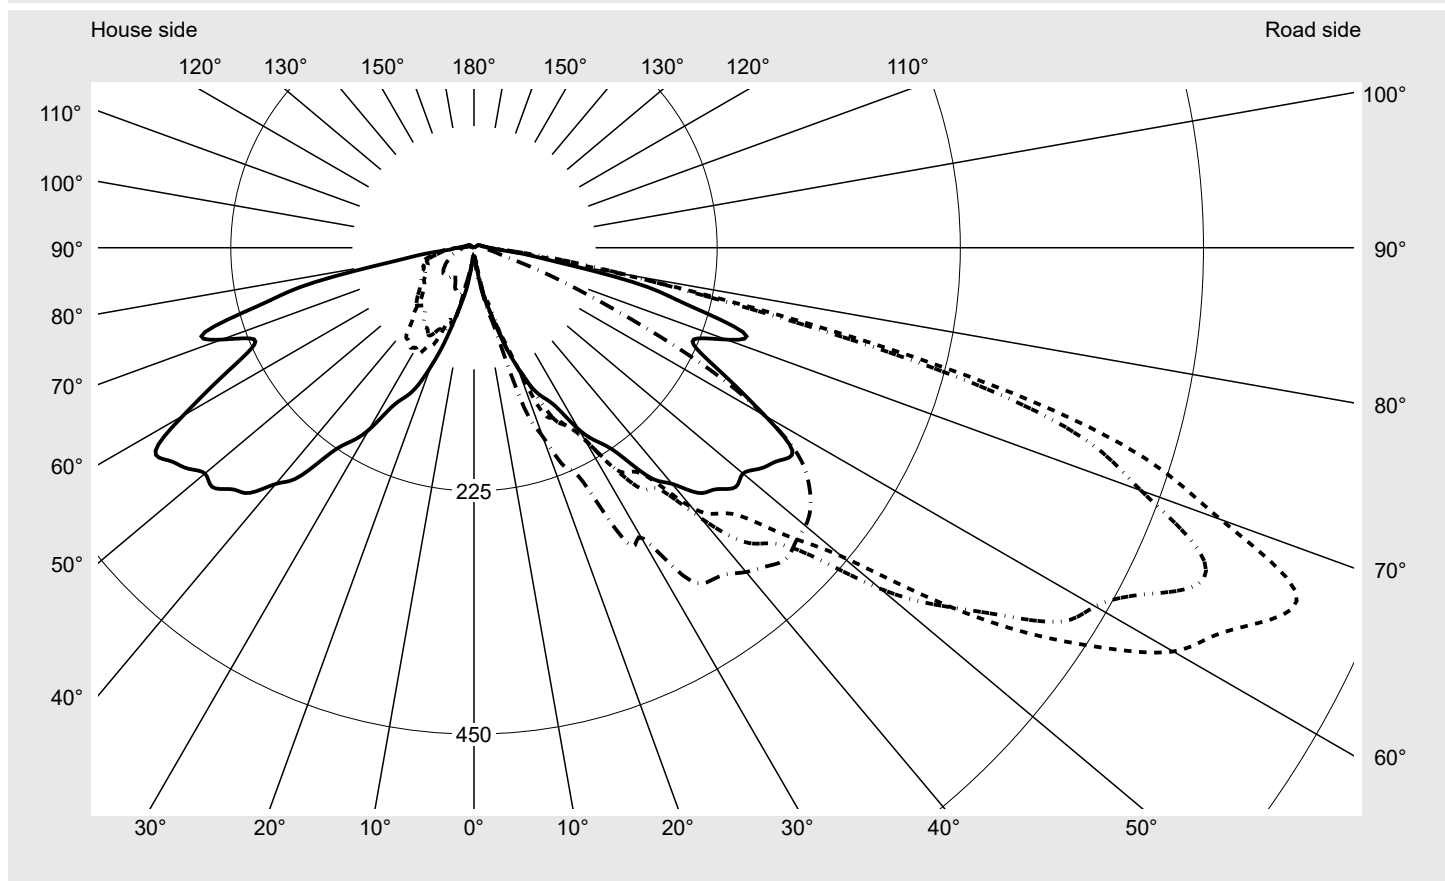

Photometric test report

Family
CITY-LIGHT PLUS LED

Order number: **5XA5275MF14HP**
EAN: **4058352835357**

LP number
58710_21

Version post-top- or mounting to wall arm
Optic asymmetric, wide distribution (ST1.2a)
Cover cover transparent, PMMA
Lamps LED 2700 K | CRI ≥ 70
Controlgear ECG SITECO iQ
Rated values Net luminous flux = 4040 lm
Power consumption = 33.6 W
Luminous efficacy = 120.2 lm/W

serial
documentation
04.11.2022

siteco

Luminous intensity in cd/klm

C180-0

C205-25

C210-30

C270-90

Imax: 821 cd/klm

Luminaire output ratios

Eta	100.0%
Eta 0° - 90°	97.3%
Eta 90° - 180°	2.7%

Luminous intensity class acc. to EN13201-2

Class:	G1
Imax 70°	735.4
Imax 80°	151.9
Imax 90°	15.0
Imax >90°	13.0
Imax >95°	9.8

Measurement conditions

Envelope curve in cd/klm **KMK 67.5°** **KMK 65°** **KMK 62.5°** **KMK 60°**

Photometric test report

Family CITY-LIGHT PLUS LED	Order number: 5XA5275MF14HP EAN: 4058352835357	LP number 58710_21
Table of values for luminous intensities		Maximum luminous intensity
siteco		