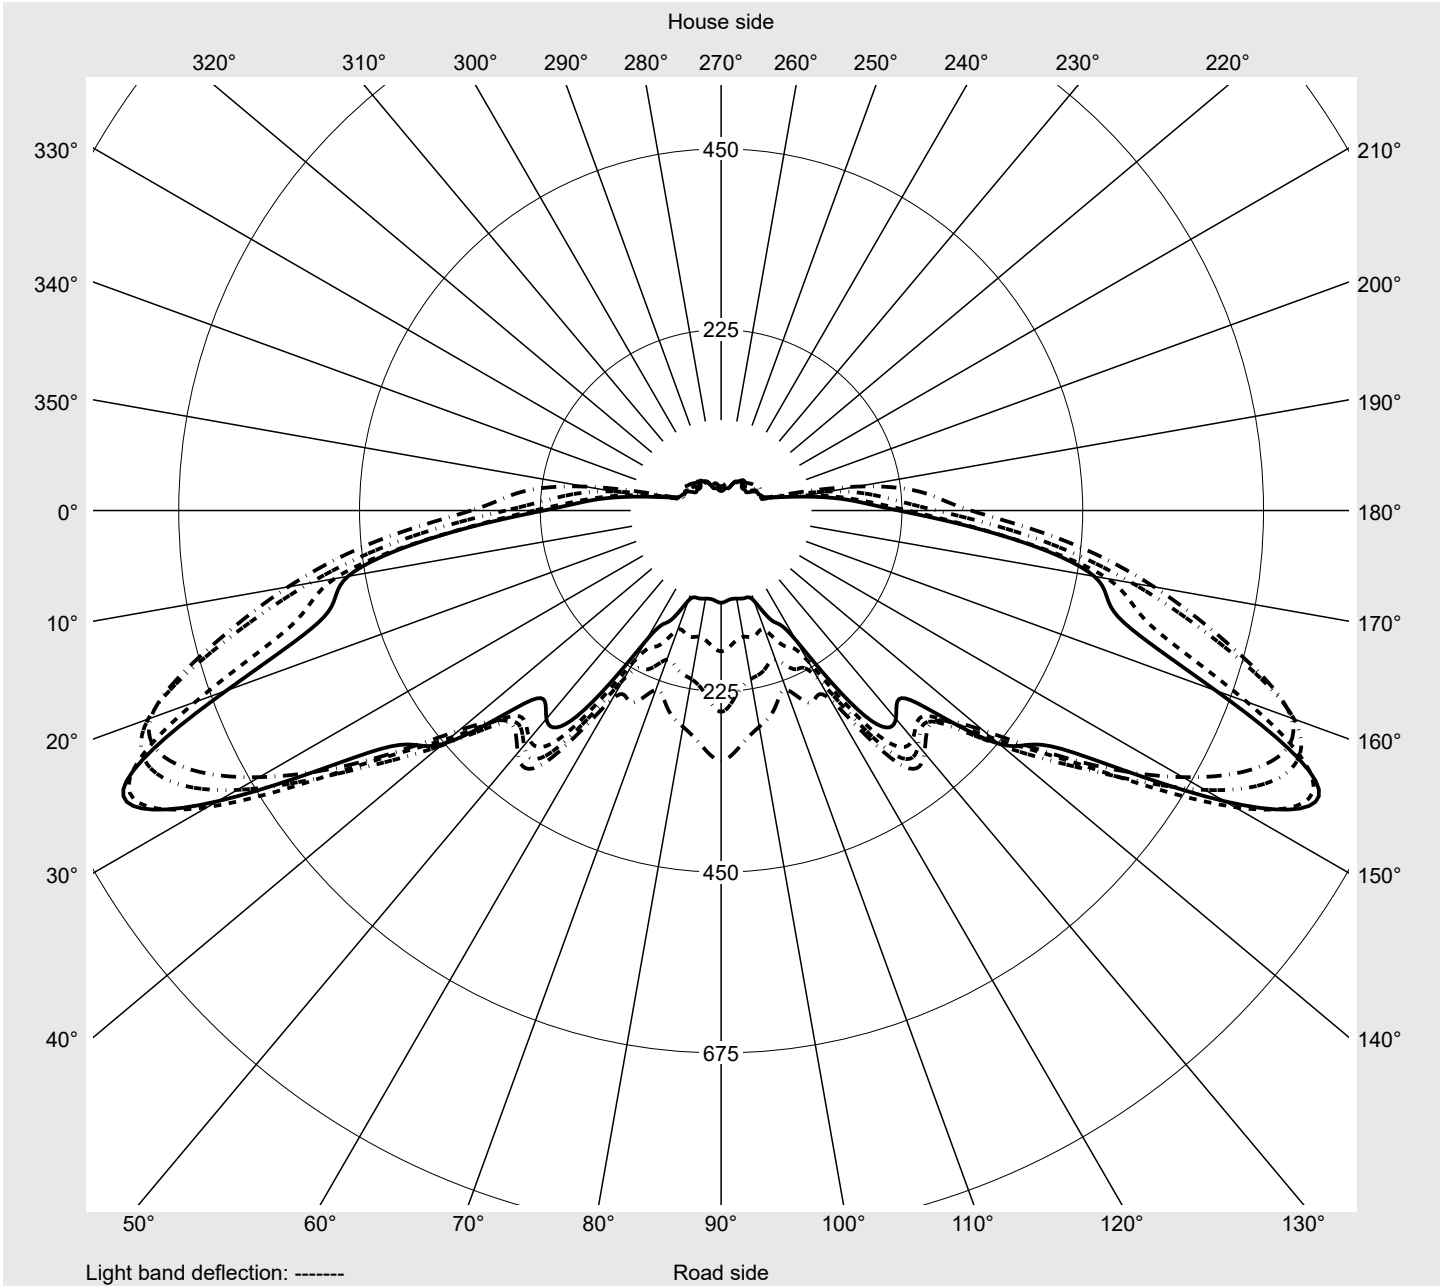

Photometric test report

Family
CITY-LIGHT PLUS LED

Order number: **5XA5275MF14HP**
EAN: **4058352835357**

LP number
58710_21

Version post-top- or mounting to wall arm
Optic asymmetric, wide distribution (ST1.2a)
Cover cover transparent, PMMA
Lamps LED 2700 K | CRI ≥ 70
Controlgear ECG SITECO iQ
Rated values Net luminous flux = 4040 lm
Power consumption = 33.6 W
Luminous efficacy = 120.2 lm/W

serial
documentation
04.11.2022

siteco

Luminous intensity in cd/klm

C180-0

C205-25

C210-30

C270-90

Imax: 821 cd/klm

Luminaire output ratios

Eta	100.0%
Eta 0° - 90°	97.3%
Eta 90° - 180°	2.7%

Luminous intensity class acc. to EN13201-2

Class:	G1
Imax 70°	735.4
Imax 80°	151.9
Imax 90°	15.0
Imax >90°	13.0
Imax >95°	9.8

Measurement conditions

Envelope curve in cd/klm **KMK 67.5°** **KMK 65°** **KMK 62.5°** **KMK 60°**

Photometric test report

Family CITY-LIGHT PLUS LED	Order number: 5XA5275MF14HP EAN: 4058352835357	LP number 58710_21
Table of values for luminous intensities		Maximum luminous intensity
siteco		