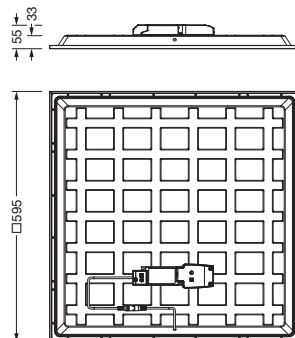

Order No.: 51MQ12WD2414 | GTIN (EAN): 4058352928240

Product description: Apol21s,M600,4200lm840,DA2,IP50,1pc

Apollon® 21 square, office luminaire, primary optical cover: micro prismatic cover, of PMMA, CAT 2 ($L \leq 3000 \text{cd/m}^2$), light emission: direct distribution, primary light characteristic: symmetric, installation type: lay-in mounting, LED, rated luminous flux: 4.200lm, luminous efficacy: 170lm/W, light colour: 840, colour temperature: 4000K, with terminal, 5-pole, mains connection: 220..240V, AC/DC, 0/50..60Hz, rated input power: 24.7W, housing, of aluminium, coated, traffic white (RAL 9016), module: M600, length: 595mm, width: 595mm, height: 30mm, housing upper side, of sheet steel, galvanised, protection rating (complete): IP20, protection rating (lamp compartment, on room side): IP50, insulation class (complete): insulation class II (safety insulation), certification: CE, ENEC, impact resistance: IK03, permissible operating ambient temperature: $-20..+45^\circ\text{C}$, permissible storage temperature: $-40..+80^\circ\text{C}$, packaging unit: 1 piece

Lamps:	LED
Wt. (kg):	1.8
GTIN (EAN):	4058352928240