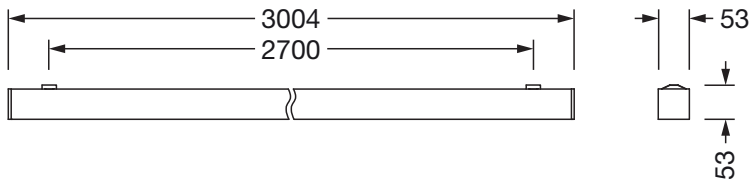

Material, Colour

- luminaire housing: aluminium, traffic white (RAL 9016)
- Colour specification: traffic white (RAL 9016)

Mounting

- Mounting method, mounting location: surface-mounted, to the ceiling
- Arrangement: single arrangement

Electrical connection

- Connection: terminal, 3+2-pole, max. 2.5mm²
- Nominal voltage: 220..240V, 50/60Hz, AC

Dimensions, Weight

- Length: 3004mm
- Width: 53mm
- Height: 53mm
- Weight: 5.5kg

Service life

- Rated service life: 50000h (L85/B50) at AT = 25°C

Order No.: 51MX21DC3AWB | **GTIN (EAN):** 4058352900000

Dimensions: Sil21,ELD-Lbk,10800lm830,DA2,L3004,wh

It is mandatory that the assembly instructions must be observed when planning and installing the electrical installation (to be found at www.siteco.de)