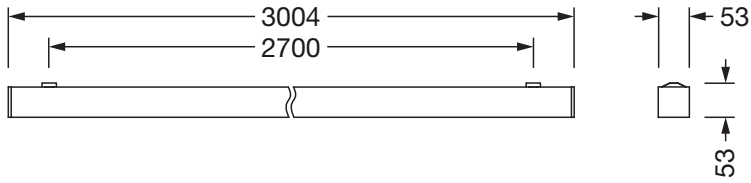

Material, Colour

- luminaire housing: aluminium, metallic grey (RAL 9006)
- Colour specification: metallic grey (RAL 9006)

Mounting

- Mounting method, mounting location: surface-mounted, to the ceiling
- Arrangement: single arrangement

Electrical connection

- Connection: terminal, 3+2-pole, max. 2.5mm²
- Nominal voltage: 220..240V, 50/60Hz, AC

Dimensions, Weight

- Length: 3004mm
- Width: 53mm
- Height: 53mm
- Weight: 5.5kg

Service life

- Rated service life: 70000h (L80/B50) at AT = 25°C, 50000h (L85/B50) at AT = 25°C

Order No.: 51MX24DC3ASB | **GTIN (EAN):** 4058352905494

Dimensions: Sil21,ELD-Lbk,10800lm830,DA2,L3004,sr

It is mandatory that the assembly instructions must be observed when planning and installing the electrical installation (to be found at www.siteco.de)