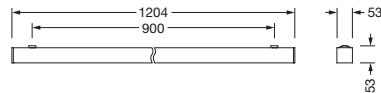

Order No.: 51MX24DA44WB | **GTIN (EAN):** 4058352899069

Product description: Sil21,ELD-Lbk,4320lm840,DA2,L1204,wh

Silica® 21, office luminaire, primary light control with darklight reflector, of PMMA, black, CAT 2 ($L \leq 3000 \text{cd/m}^2$), light emission: direct distribution, primary light characteristic: asymmetric, installation type: surface-mounted, LED, rated luminous flux: 4.320lm, luminous efficacy: 144lm/W, light colour: 840, colour temperature: 4000K, with terminal, 3+2-pole, max. 2.5mm², mains connection: 220..240V, AC, 50/60Hz, rated input power: 30W, luminaire housing, of aluminium, traffic white (RAL 9016), length: 1.204mm, width: 53mm, height: 53mm, protection rating (complete): IP20, insulation class (complete): insulation class I (protective earthing), certification: CE, permissible operating ambient temperature: 0..+35°C, standard: EN 50419, packaging unit: 1 piece

IP 20

Lamps:	LED
Wt. (kg):	3.0
GTIN (EAN):	4058352899069