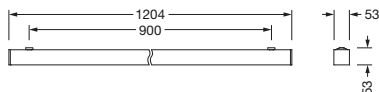

It is mandatory that the assembly instructions must be observed when planning and installing the electrical installation (to be found at www.siteco.de)

Tolerances related to thermal, electrical and photometric data according to IEC 62722

Issued 05.07.2024 - Modifications and errors subject to change - Ensure that you always use the latest version -