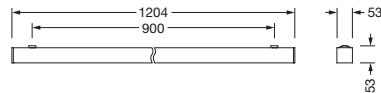

Order No.: 51MX22DA34WB | **GTIN (EAN):** 4058352896112

Product description: Sil21,ELD-Lbk,4320lm830,DA2,L1204,wh

Silica® 21, office luminaire, primary light control with darklight reflector, of PMMA, black, CAT 2 ($L \leq 3000 \text{cd/m}^2$), light emission: direct distribution, primary light characteristic: symmetric, installation type: surface-mounted, LED, rated luminous flux: 4.320lm, luminous efficacy: 158lm/W, light colour: 830, colour temperature: 3000K, with terminal, 3+2-pole, max. 2.5mm², mains connection: 220..240V, AC, 50/60Hz, rated input power: 27.4W, luminaire housing, of aluminium, traffic white (RAL 9016), length: 1.204mm, width: 53mm, height: 53mm, protection rating (complete): IP20, insulation class (complete): insulation class I (protective earthing), certification: CE, permissible operating ambient temperature: 0..+35°C, standard: EN 50419, packaging unit: 1 piece

IP 20

Lamps:	LED
Wt. (kg):	3.0
GTIN (EAN):	4058352896112