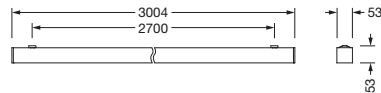

Order No.: 51MX24DC4ASB | **GTIN (EAN):** 4058352905562

Product description: Sil21,ELD-Lbk,10800lm840,DA2,L3004,sr

Silica® 21, office luminaire, primary light control with darklight reflector, of PMMA, black, CAT 2 ($L \leq 3000 \text{cd/m}^2$), light emission: direct distribution, primary light characteristic: asymmetric, installation type: surface-mounted, LED, rated luminous flux: 10.800lm, luminous efficacy: 147lm/W, light colour: 840, colour temperature: 4000K, with terminal, 3+2-pole, max. 2.5mm², mains connection: 220..240V, AC, 50/60Hz, rated input power: 73.7W, luminaire housing, of aluminium, metallic grey (RAL 9006), length: 3.004mm, width: 53mm, height: 53mm, protection rating (complete): IP20, insulation class (complete): insulation class I (protective earthing), certification: CE, permissible operating ambient temperature: 0..+35°C, standard: EN 50419, packaging unit: 1 piece

IP 20

Lamps:	LED
Wt. (kg):	5.5
GTIN (EAN):	4058352905562