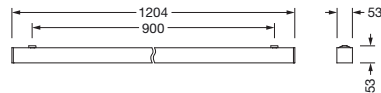

Order No.: 51MX21DA34WB | **GTIN (EAN):** 4058352894972

Product description: Sil21,ELD-Lbk,4320lm830,DA2,L1204,wh

Silica® 21, office luminaire, primary light control with darklight reflector, of PMMA, black, CAT 2 ($L \leq 3000 \text{cd/m}^2$), light emission: direct distribution, primary light characteristic: symmetric, installation type: surface-mounted, LED, rated luminous flux: 4.320lm, luminous efficacy: 158lm/W, light colour: 830, colour temperature: 3000K, with terminal, 3+2-pole, max. 2.5mm², mains connection: 220..240V, AC, 50/60Hz, rated input power: 27.4W, luminaire housing, of aluminium, traffic white (RAL 9016), length: 1.204mm, width: 53mm, height: 53mm, protection rating (complete): IP20, insulation class (complete): insulation class I (protective earthing), certification: CE, permissible operating ambient temperature: 0..+35°C, standard: EN 50419, packaging unit: 1 piece

IP 20

Lamps:	LED
Wt. (kg):	3.0
GTIN (EAN):	4058352894972