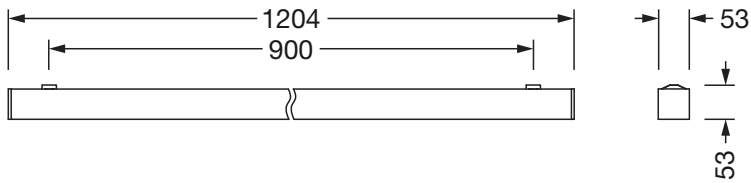

Material, Colour

- luminaire housing: aluminium, traffic white (RAL 9016)
- Colour specification: traffic white (RAL 9016)

Mounting

- Mounting method, mounting location: surface-mounted, to the ceiling
- Arrangement: single arrangement

Electrical connection

- Connection: terminal, 3+2-pole, max. 2.5mm²
- Nominal voltage: 220..240V, 50/60Hz, AC

Dimensions, Weight

- Length: 1204mm
- Width: 53mm
- Height: 53mm
- Weight: 3.0kg

Service life

- Rated service life: 50000h (L85/B50) at AT = 25°C

Order No.: 51MX21DA34WB | **GTIN (EAN):** 4058352894972

Dimensions: Sil21,ELD-Lbk,4320lm830,DA2,L1204,wh

It is mandatory that the assembly instructions must be observed when planning and installing the electrical installation (to be found at www.siteco.de)
Tolerances related to thermal, electrical and photometric data according to IEC 62722
Issued 05.07.2024 - Modifications and errors subject to change - Ensure that you always use the latest version -