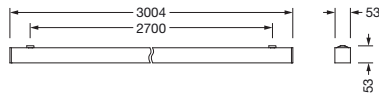

Order No.: 51MX24DC3ABB | **GTIN (EAN):** 4058352905470

Product description: Sil21,ELD-Lbk,10800lm830,DA2,L3004,bk

Silica® 21, office luminaire, primary light control with darklight reflector, of PMMA, black, CAT 2 ($L \leq 3000 \text{cd/m}^2$), light emission: direct distribution, primary light characteristic: asymmetric, installation type: surface-mounted, LED, rated luminous flux: 10.800lm, luminous efficacy: 137lm/W, light colour: 830, colour temperature: 3000K, with terminal, 3+2-pole, max. 2.5mm², mains connection: 220..240V, AC, 50/60Hz, rated input power: 79W, luminaire housing, of aluminium, jet black (RAL 9005), length: 3.004mm, width: 53mm, height: 53mm, protection rating (complete): IP20, insulation class (complete): insulation class I (protective earthing), certification: CE, permissible operating ambient temperature: 0..+35°C, standard: EN 50419, packaging unit: 1 piece

IP 20

Lamps:	LED
Wt. (kg):	5.5
GTIN (EAN):	4058352905470