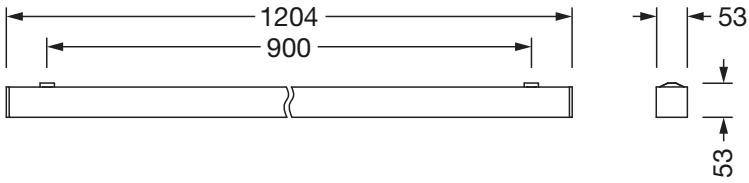

#### Mounting

- Mounting method, mounting location: surface-mounted, to the ceiling
- Arrangement: single arrangement

#### Dimensions, Weight

- Length: 1204mm
- Width: 53mm
- Height: 53mm
- Weight: 3.0kg

#### Service life

- Rated service life: 50000h (L85/B50) at AT = 25°C

Order No.: 51MX24TAT4B | GTIN (EAN): 4058352687352

Dimensions: Sil21,ELD-Lbk,3280lm8tw,DT8,L1204,bk

It is mandatory that the assembly instructions must be observed when planning and installing the electrical installation (to be found at [www.siteco.de](http://www.siteco.de))  
Tolerances related to thermal, electrical and photometric data according to IEC 62722  
Issued 05.07.2024 - Modifications and errors subject to change - Ensure that you always use the latest version -