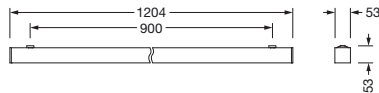

Order No.: 51MX24TAT4S | **GTIN (EAN):** 4058352687376

Product description: Sil21,ELD-Lbk,3280lm8tw,DT8,L1204,sr

Silica® 21, office luminaire, primary light control with darklight reflector, of PMMA, black, light emission: direct distribution, primary light characteristic: asymmetric, installation type: surface-mounted, LED, rated luminous flux: 3.280lm, luminous efficacy: 96lm/W, light colour: 8tw, colour temperature: 2700..6500K, control gear: ECG DALI, with terminal, 3+2-pole, max. 2.5mm², mains connection: 220..240V, AC, 50/60Hz, rated input power: 34.1W, luminaire housing, of aluminium, metallic grey (RAL 9006), length: 1.204mm, width: 53mm, height: 53mm, protection rating (complete): IP20, insulation class (complete): insulation class I (protective earthing), certification: CE, permissible operating ambient temperature: 0..+35°C, standard: EN 50419, packaging unit: 1 piece

IP 20

Lamps:	LED
Wt. (kg):	3.0
GTIN (EAN):	4058352687376