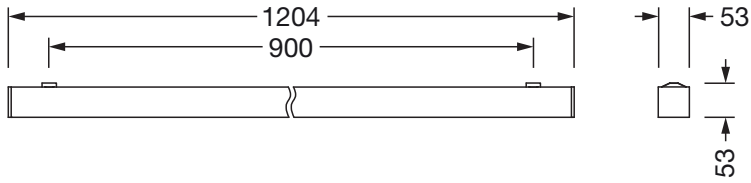

#### Mounting

- Mounting method, mounting location: surface-mounted, to the ceiling
- Arrangement: single arrangement

#### Dimensions, Weight

- Length: 1204mm
- Width: 53mm
- Height: 53mm
- Weight: 3.0kg

#### Service life

- Rated service life: 50000h (L85/B50) at AT = 25°C

Order No.: 51MX24TAT4S | GTIN (EAN): 4058352687376

Dimensions: Sil21,ELD-Lbk,3280lm8tw,DT8,L1204,sr

It is mandatory that the assembly instructions must be observed when planning and installing the electrical installation (to be found at [www.siteco.de](http://www.siteco.de))  
Tolerances related to thermal, electrical and photometric data according to IEC 62722  
Issued 05.07.2024 - Modifications and errors subject to change - Ensure that you always use the latest version -