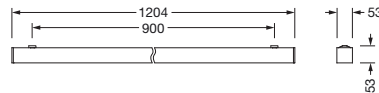

Order No.: 51MX24TAT4W | **GTIN (EAN):** 4058352685167

Product description: Sil21,ELD-Lbk,3280lm8tw,DT8,L1204,wh

Silica® 21, office luminaire, primary light control with darklight reflector, of PMMA, black, light emission: direct distribution, primary light characteristic: asymmetric, installation type: surface-mounted, LED, rated luminous flux: 3.280lm, luminous efficacy: 96lm/W, light colour: 8tw, colour temperature: 2700..6500K, control gear: ECG DALI, with terminal, 3+2-pole, max. 2.5mm², mains connection: 220..240V, AC, 50/60Hz, rated input power: 34.1W, luminaire housing, of aluminium, traffic white (RAL 9016), length: 1.204mm, width: 53mm, height: 53mm, protection rating (complete): IP20, insulation class (complete): insulation class I (protective earthing), certification: CE, permissible operating ambient temperature: 0..+35°C, standard: EN 50419, packaging unit: 1 piece

IP 20

Lamps:	LED
Wt. (kg):	3.0
GTIN (EAN):	4058352685167