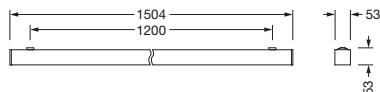

It is mandatory that the assembly instructions must be observed when planning and installing the electrical installation (to be found at www.siteco.de)

Tolerances related to thermal, electrical and photometric data according to IEC 62722

Issued 05.07.2024 - Modifications and errors subject to change - Ensure that you always use the latest version -