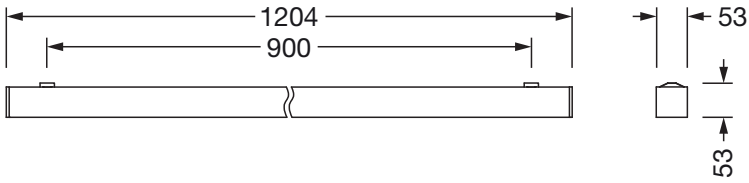

#### Mounting

- Mounting method, mounting location: surface-mounted, to the ceiling
- Arrangement: single arrangement

#### Dimensions, Weight

- Length: 1204mm
- Width: 53mm
- Height: 53mm
- Weight: 3.0kg

#### Service life

- Rated service life: 50000h (L85/B50) at AT = 25°C

**Order No.:** 51MX21TAT4W | **GTIN (EAN):** 4058352626313

**Dimensions:** Sil21,ELD-Lbk,3720lm8tw,DT8,L1204,wh

It is mandatory that the assembly instructions must be observed when planning and installing the electrical installation (to be found at [www.siteco.de](http://www.siteco.de))  
Tolerances related to thermal, electrical and photometric data according to IEC 62722  
Issued 05.07.2024 - Modifications and errors subject to change - Ensure that you always use the latest version -