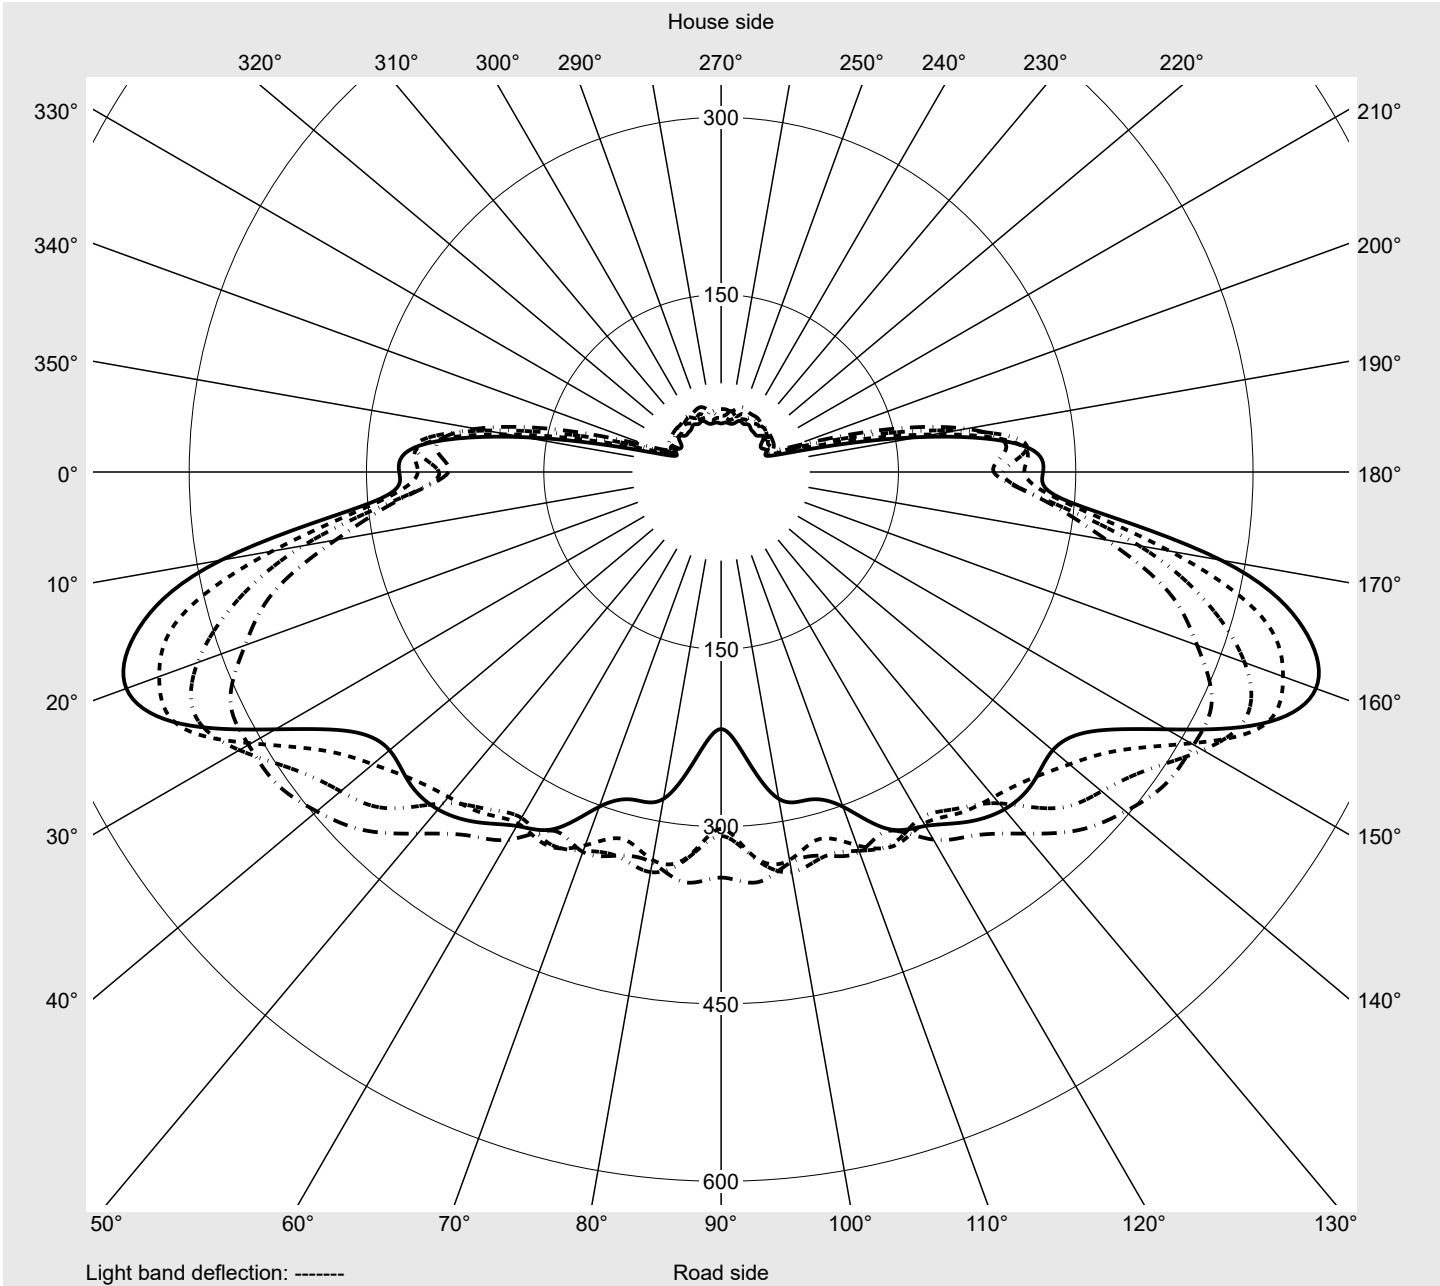

Photometric test report

Family Streetlight 31 maxi toolless	Order number: 5XH8E31T08TA EAN: 4069025104991	LP number 59079_661
	Version post-top or side-entry mounting, Smart Interface up/down Optic asymmetric, wide distribution (STW1.0a G) Cover toughened safety glass Lamps LED 3000 K CRI ≥ 70 Controlgear ECG SITECO - Smart Interface	serial documentation 27.05.2024
	Rated values Net luminous flux = 33650 lm Power consumption = 228.8 W Luminous efficacy = 147.1 lm/W	

Luminous intensity in cd/klm C180-0 C200-20 C205-25 C270-90 **Imax: 535 cd/klm**

Luminaire output ratios	
Eta	100.0%
Eta 0° - 90°	100.0%
Eta 90° - 180°	0.0%
Measurement conditions	
DIN EN 13032 and DIN 5032	

Luminous intensity class acc. to EN13201-2	
Class:	G4
Imax 70°	486.3
Imax 80°	49.2
Imax 90°	0.0
Imax >90°	0.0
Imax >95°	0.0

Photometric test report

Family Streetlight 31 maxi toolless	Order number: 5XH8E31T08TA EAN: 4069025104991	LP number 59079_661
---	--	--------------------------------------

Envelope curve in cd/klm **KMK 57.5°** **KMK 55°** **KMK 52.5°** **KMK 50°** **siteco**

Photometric test report

Family Streetlight 31 maxi toolless	Order number: 5XH8E31T08TA EAN: 4069025104991	LP number 59079_661
Table of values for luminous intensities		Maximum luminous intensity