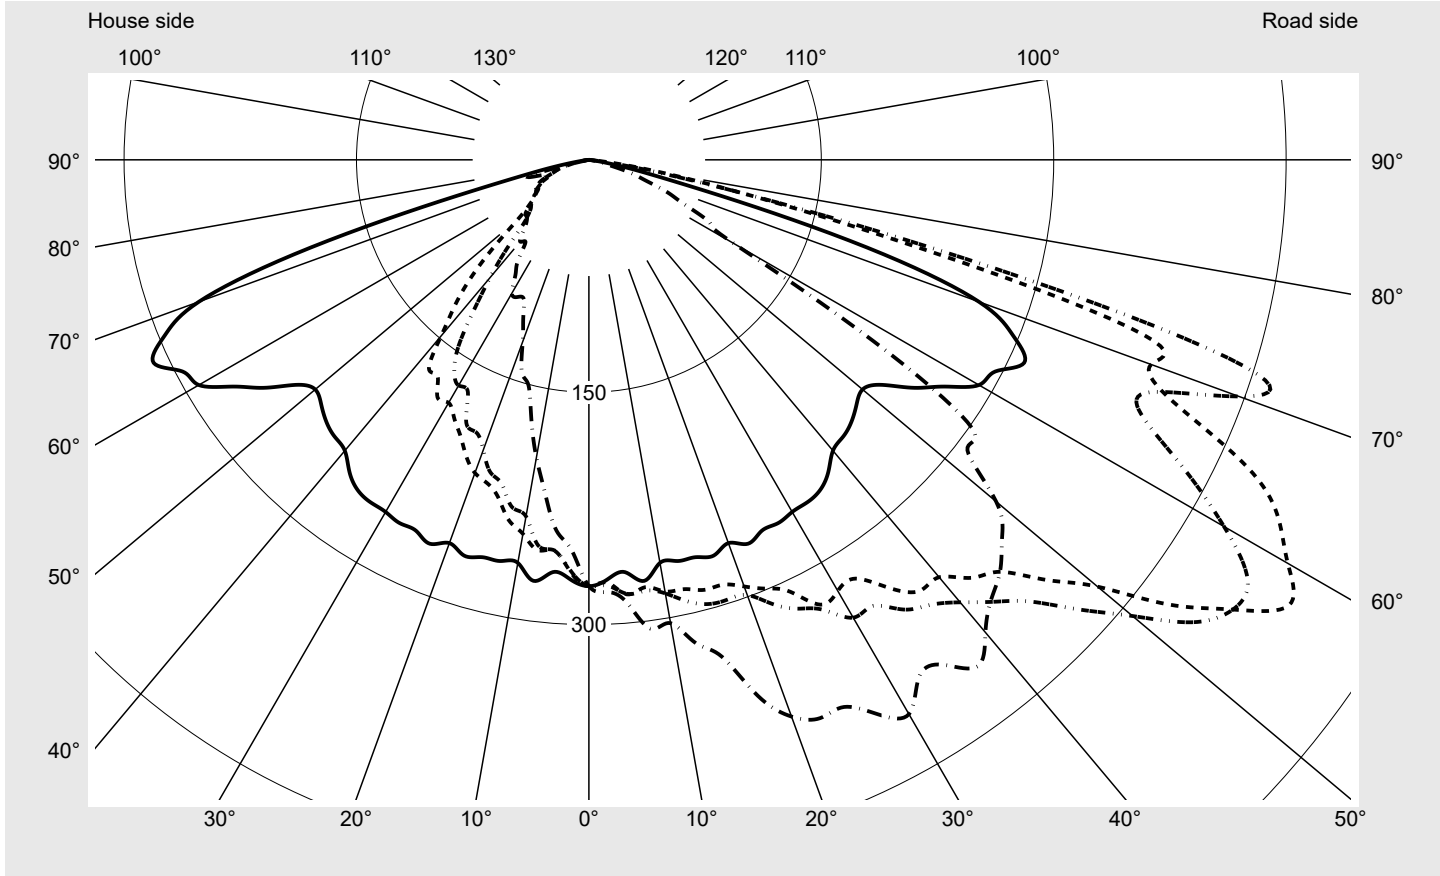

Photometric test report

Family Streetlight 31 maxi toolless	Order number: 5XH8E31T08TA EAN: 4069025104991	LP number 59079_661
	Version post-top or side-entry mounting, Smart Interface up/down Optic asymmetric, wide distribution (STW1.0a G) Cover toughened safety glass Lamps LED 3000 K CRI ≥ 70 Controlgear ECG SITECO - Smart Interface	serial documentation 27.05.2024
	Rated values Net luminous flux = 33650 lm Power consumption = 228.8 W Luminous efficacy = 147.1 lm/W	

Luminous intensity in cd/klm C180-0 C200-20 C205-25 C270-90 **Imax: 535 cd/klm**

Luminaire output ratios	
Eta	100.0%
Eta 0° - 90°	100.0%
Eta 90° - 180°	0.0%
Measurement conditions	
DIN EN 13032 and DIN 5032	

Luminous intensity class acc. to EN13201-2	
Class:	G4
Imax 70°	486.3
Imax 80°	49.2
Imax 90°	0.0
Imax >90°	0.0
Imax >95°	0.0

Photometric test report

Family Streetlight 31 maxi toolless	Order number: 5XH8E31T08TA EAN: 4069025104991	LP number 59079_661
---	--	--------------------------------------

Envelope curve in cd/klm **KMK 57.5°** **KMK 55°** **KMK 52.5°** **KMK 50°** **siteco**

Photometric test report

Family Streetlight 31 maxi toolless	Order number: 5XH8E31T08TA EAN: 4069025104991	LP number 59079_661
Table of values for luminous intensities		Maximum luminous intensity