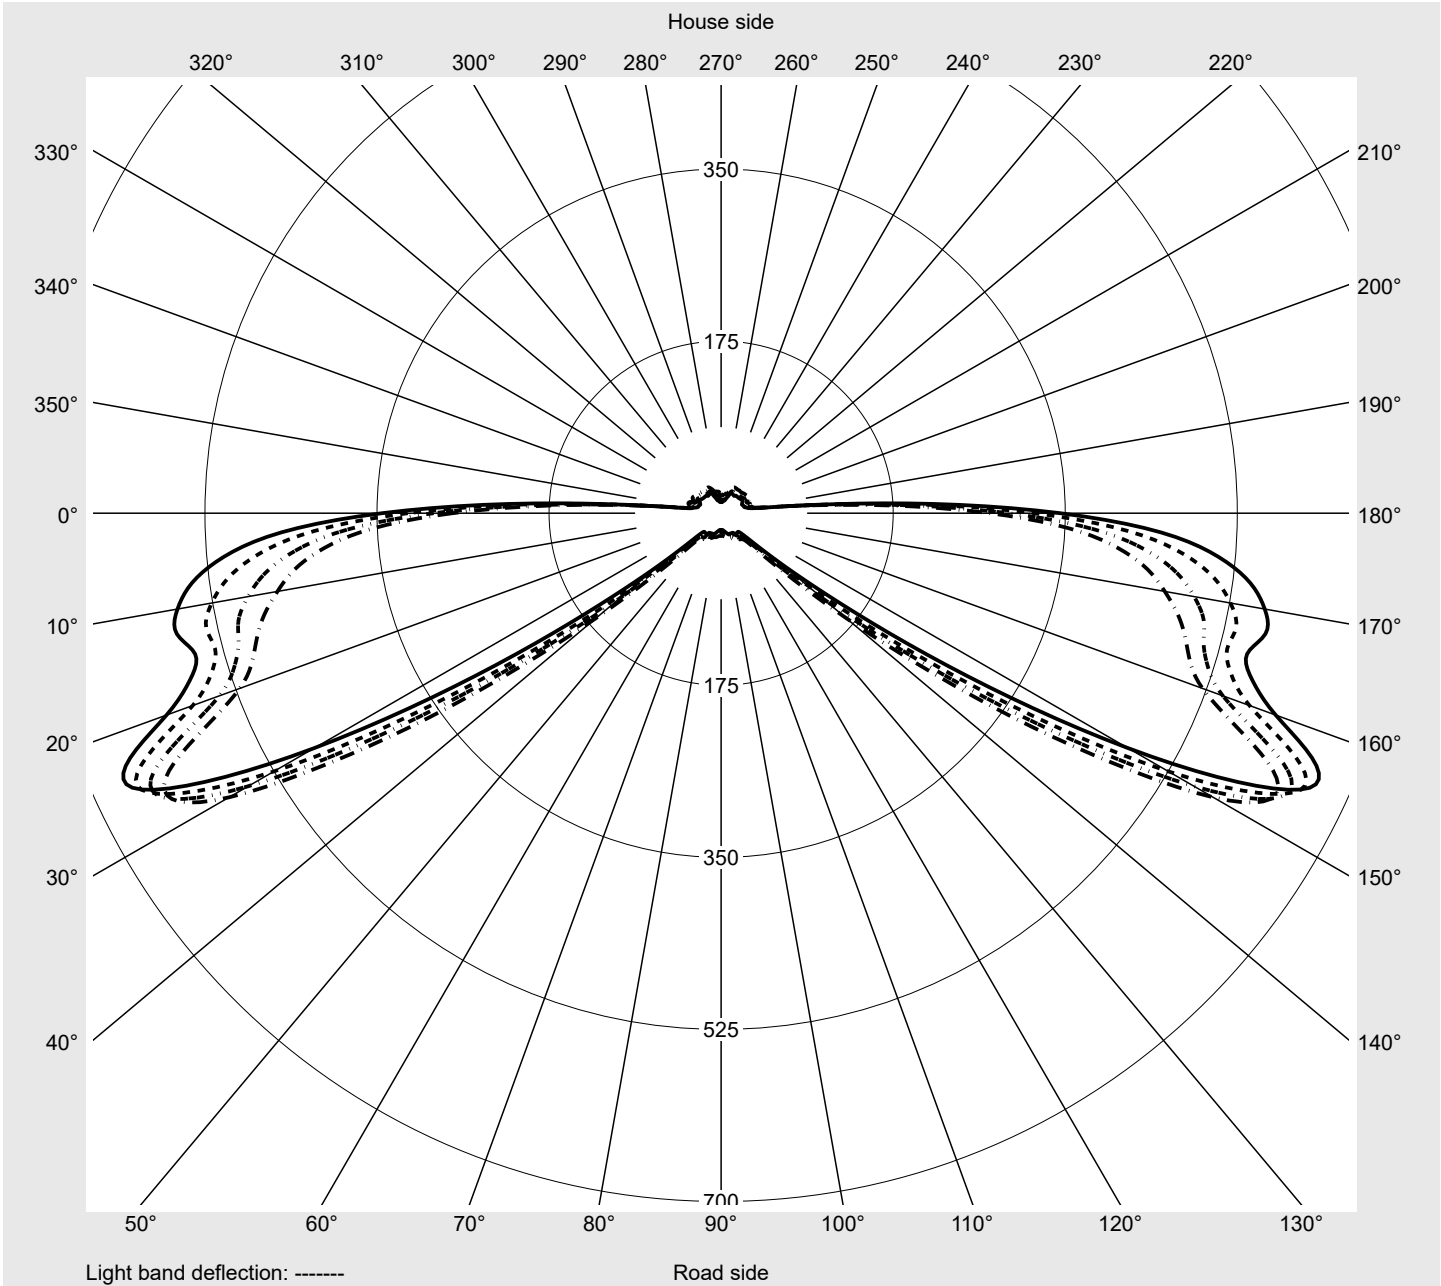

Photometric test report

Family Streetlight 31 maxi toolless	Order number: 5XH8B31T08SA EAN: 4069025104557	LP number 59065_2383
	Version post-top or side-entry mounting, Smart Interface up/down Optic asymmetric, wide distribution (ST0.5a) Cover toughened safety glass Lamps LED 3000 K CRI ≥ 70 Controlgear ECG SITECO - Smart Interface	serial documentation 27.05.2024
	Rated values Net luminous flux = 28310 lm Power consumption = 211.4 W Luminous efficacy = 133.9 lm/W	

Luminous intensity in cd/klm C180-0 C205-25 C207,5-27,5 C270-90 **Imax: 661 cd/klm**

Luminaire output ratios

Eta	100.0%
Eta 0° - 90°	100.0%
Eta 90° - 180°	0.0%

Luminous intensity class acc. to EN13201-2

Class:	G3
Imax 70°	629.6
Imax 80°	99.6
Imax 90°	0.0
Imax >90°	0.0
Imax >95°	0.0

Envelope curve in cd/klm **KMK 73°** **KMK 72°** **KMK 71°** **KMK 70°** **siteco**

Photometric test report

Family Streetlight 31 maxi toolless	Order number: 5XH8B31T08SA EAN: 4069025104557	LP number 59065_2383
Table of values for luminous intensities		Maximum luminous intensity
		siteco