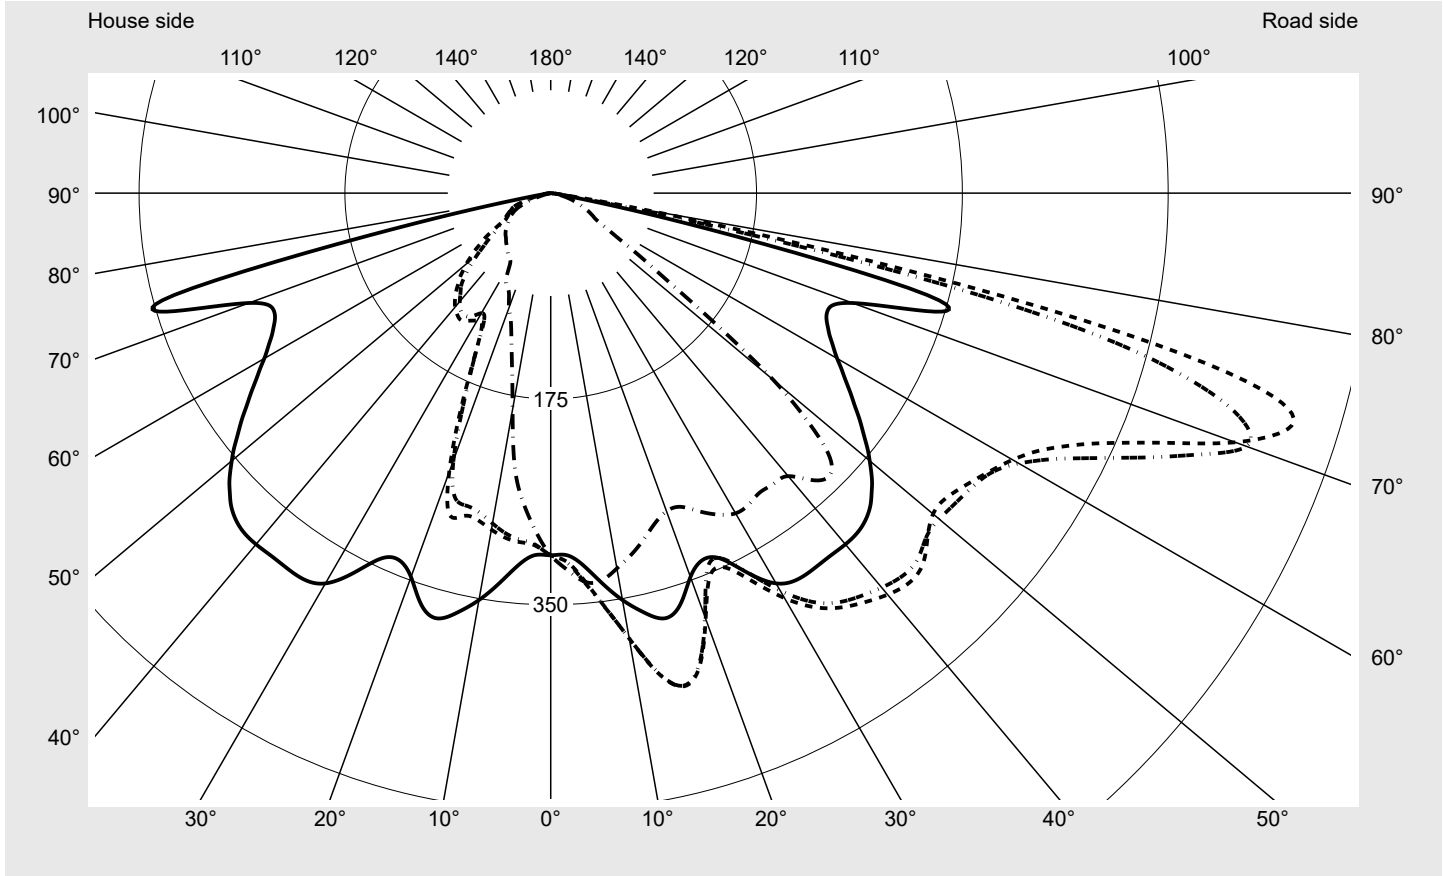

Photometric test report

Family Streetlight 31 maxi toolless	Order number: 5XH8B31T08SA EAN: 4069025104557	LP number 59065_2383
	Version post-top or side-entry mounting, Smart Interface up/down Optic asymmetric, wide distribution (ST0.5a) Cover toughened safety glass Lamps LED 3000 K CRI ≥ 70 Controlgear ECG SITECO - Smart Interface	serial documentation 27.05.2024
	Rated values Net luminous flux = 28310 lm Power consumption = 211.4 W Luminous efficacy = 133.9 lm/W	

Luminous intensity in cd/klm C180-0 C205-25 C207,5-27,5 C270-90 **Imax: 661 cd/klm**

Luminaire output ratios

Eta	100.0%
Eta 0° - 90°	100.0%
Eta 90° - 180°	0.0%

Luminous intensity class acc. to EN13201-2

Class:	G3
Imax 70°	629.6
Imax 80°	99.6
Imax 90°	0.0
Imax >90°	0.0
Imax >95°	0.0