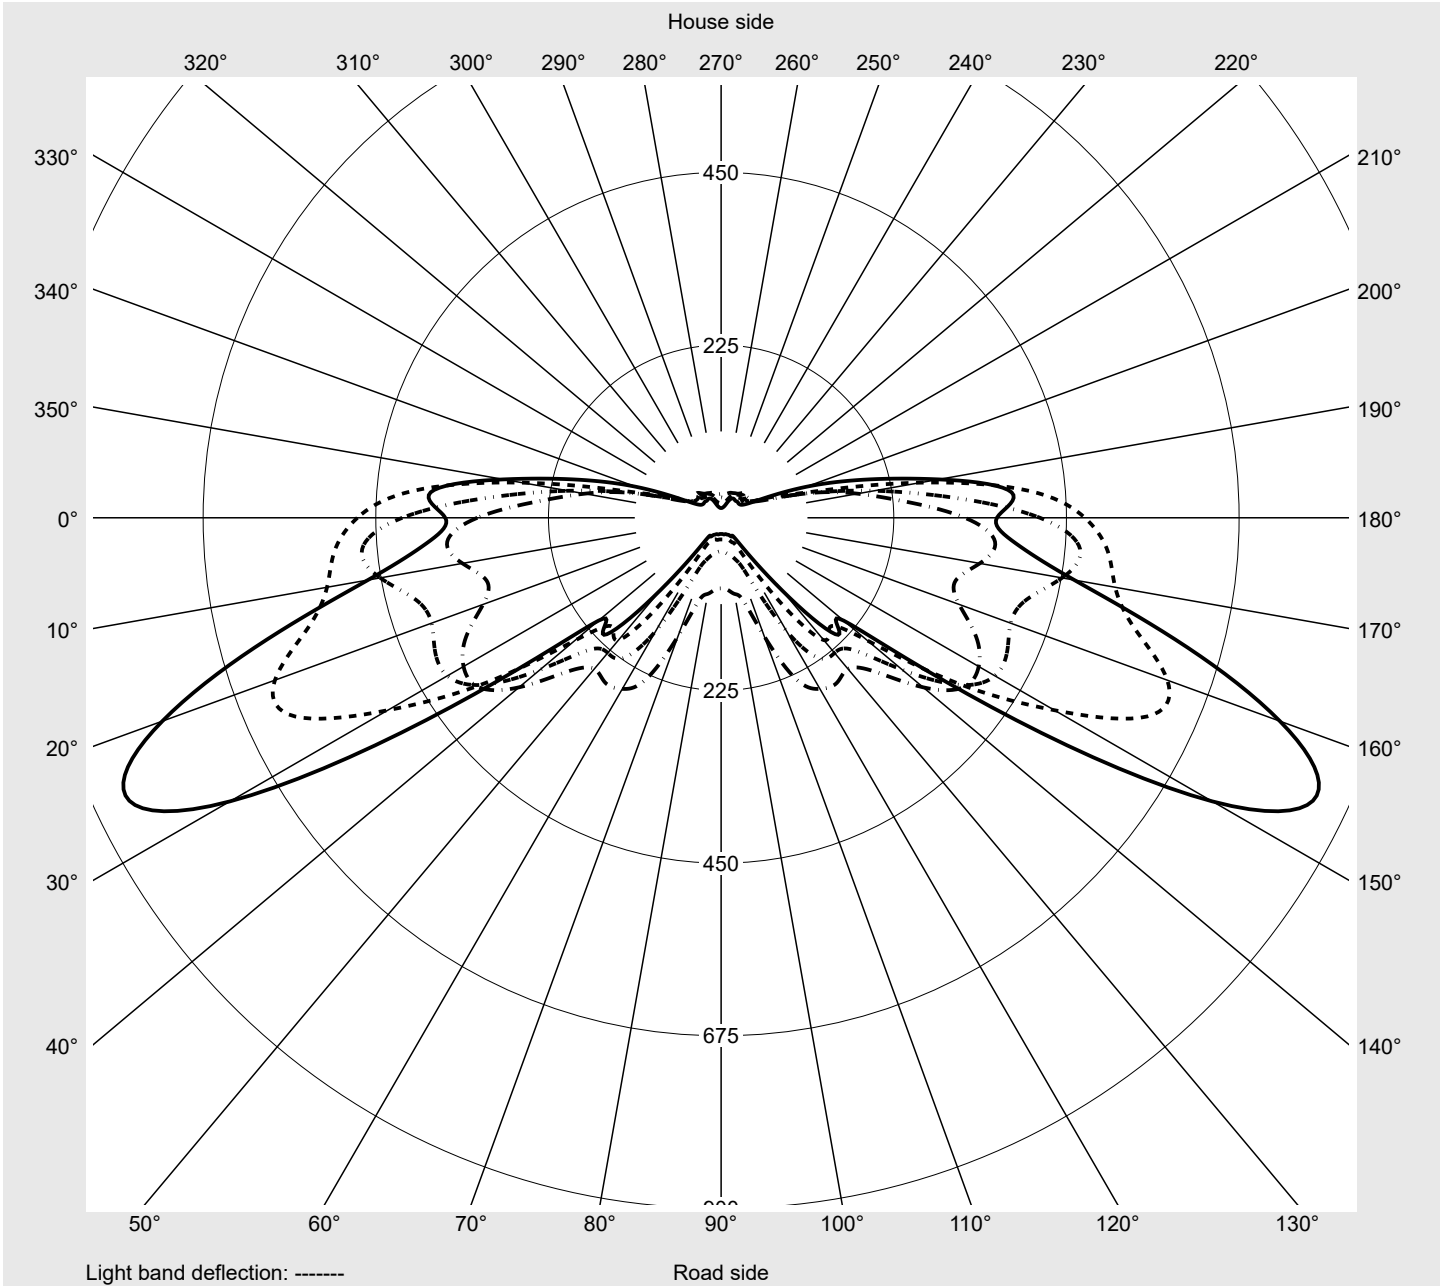

Photometric test report

Family Streetlight 31 midi toolless	Order number: 5XH7U31T08QA EAN: 4069025100085	LP number 59537_229
	Version post-top or side-entry mounting, Smart Interface up/down Optic asymmetric, extremely wide distribution (P0.8a G) Cover toughened safety glass Lamps LED 3000 K CRI ≥ 70 Controlgear ECG SITECO - Smart Interface Rated values Net luminous flux = 24640 lm Power consumption = 163.3 W Luminous efficacy = 150.9 lm/W	serial documentation 10.04.2024

Luminous intensity in cd/klm C180-0 C205-25 C210-30 C270-90 **Imax: 856 cd/klm**

Luminaire output ratios

Eta	100.0%
Eta 0° - 90°	100.0%
Eta 90° - 180°	0.0%

Luminous intensity class acc. to EN13201-2

Class:	G3
Imax 70°	618.8
Imax 80°	68.3
Imax 90°	0.0
Imax >90°	0.0
Imax >95°	0.0

Measurement conditions

DIN EN 13032 and DIN 5032

Photometric test report

Family Streetlight 31 midi toolless	Order number: 5XH7U31T08QA EAN: 4069025100085	LP number 59537_229
---	--	-------------------------------

Envelope curve in cd/klm **KMK 72.5°** **KMK 70°** **KMK 67.5°** **KMK 65°** **siteco**

Photometric test report

Family Streetlight 31 midi toolless	Order number: 5XH7U31T08QA EAN: 4069025100085	LP number 59537_229
Table of values for luminous intensities		Maximum luminous intensity
		siteco