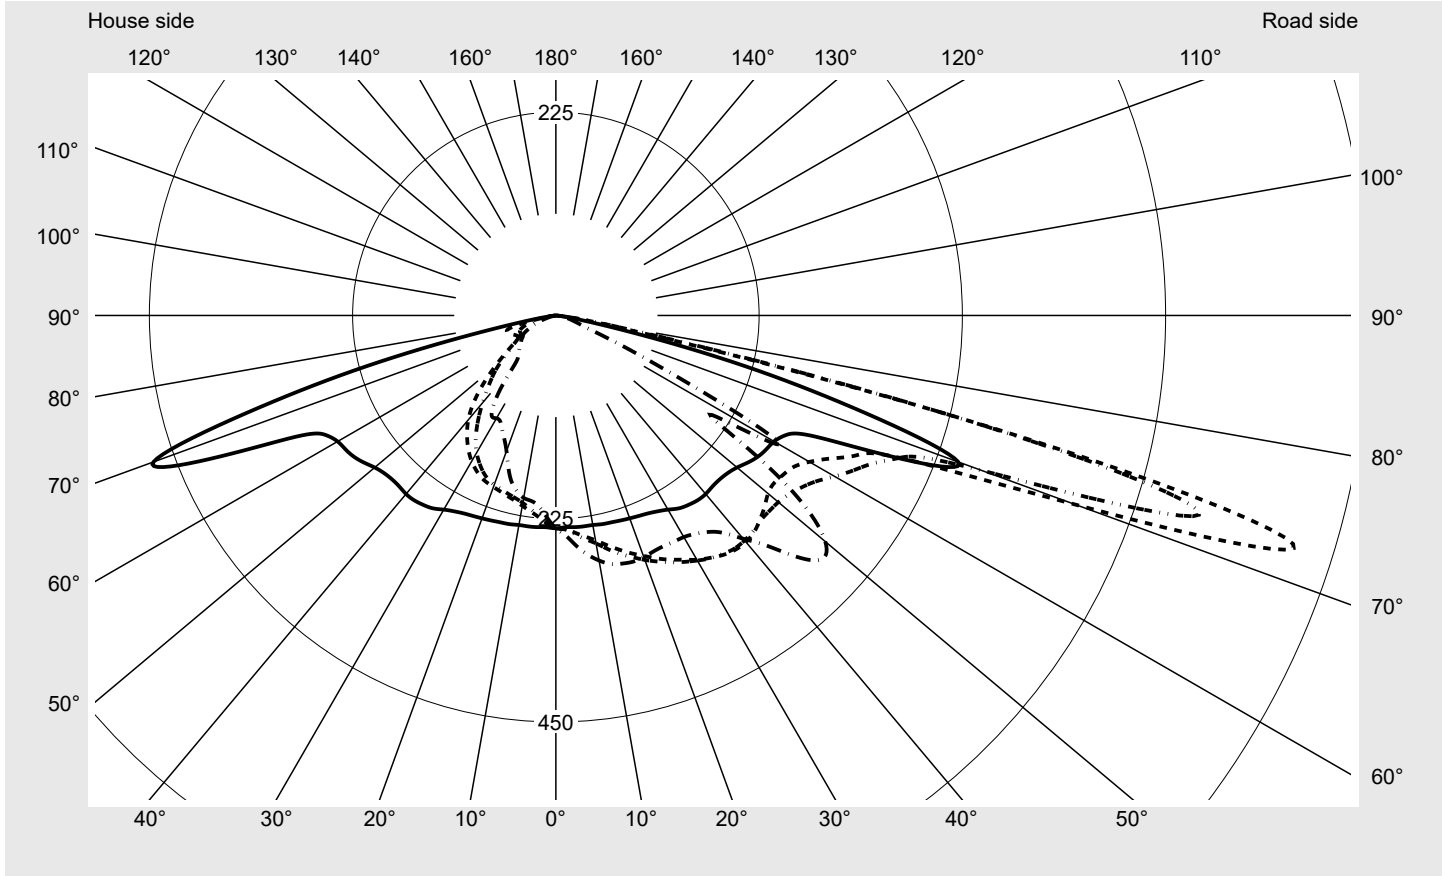

Photometric test report

Family Streetlight 31 midi toolless	Order number: 5XH7U31T08QA EAN: 4069025100085	LP number 59537_229
	Version post-top or side-entry mounting, Smart Interface up/down Optic asymmetric, extremely wide distribution (P0.8a G) Cover toughened safety glass Lamps LED 3000 K CRI ≥ 70 Controlgear ECG SITECO - Smart Interface Rated values Net luminous flux = 24640 lm Power consumption = 163.3 W Luminous efficacy = 150.9 lm/W	serial documentation 10.04.2024

Luminous intensity in cd/klm C180-0 C205-25 C210-30 C270-90 **Imax: 856 cd/klm**

Luminaire output ratios

Eta	100.0%
Eta 0° - 90°	100.0%
Eta 90° - 180°	0.0%

Luminous intensity class acc. to EN13201-2

Class:	G3
Imax 70°	618.8
Imax 80°	68.3
Imax 90°	0.0
Imax >90°	0.0
Imax >95°	0.0