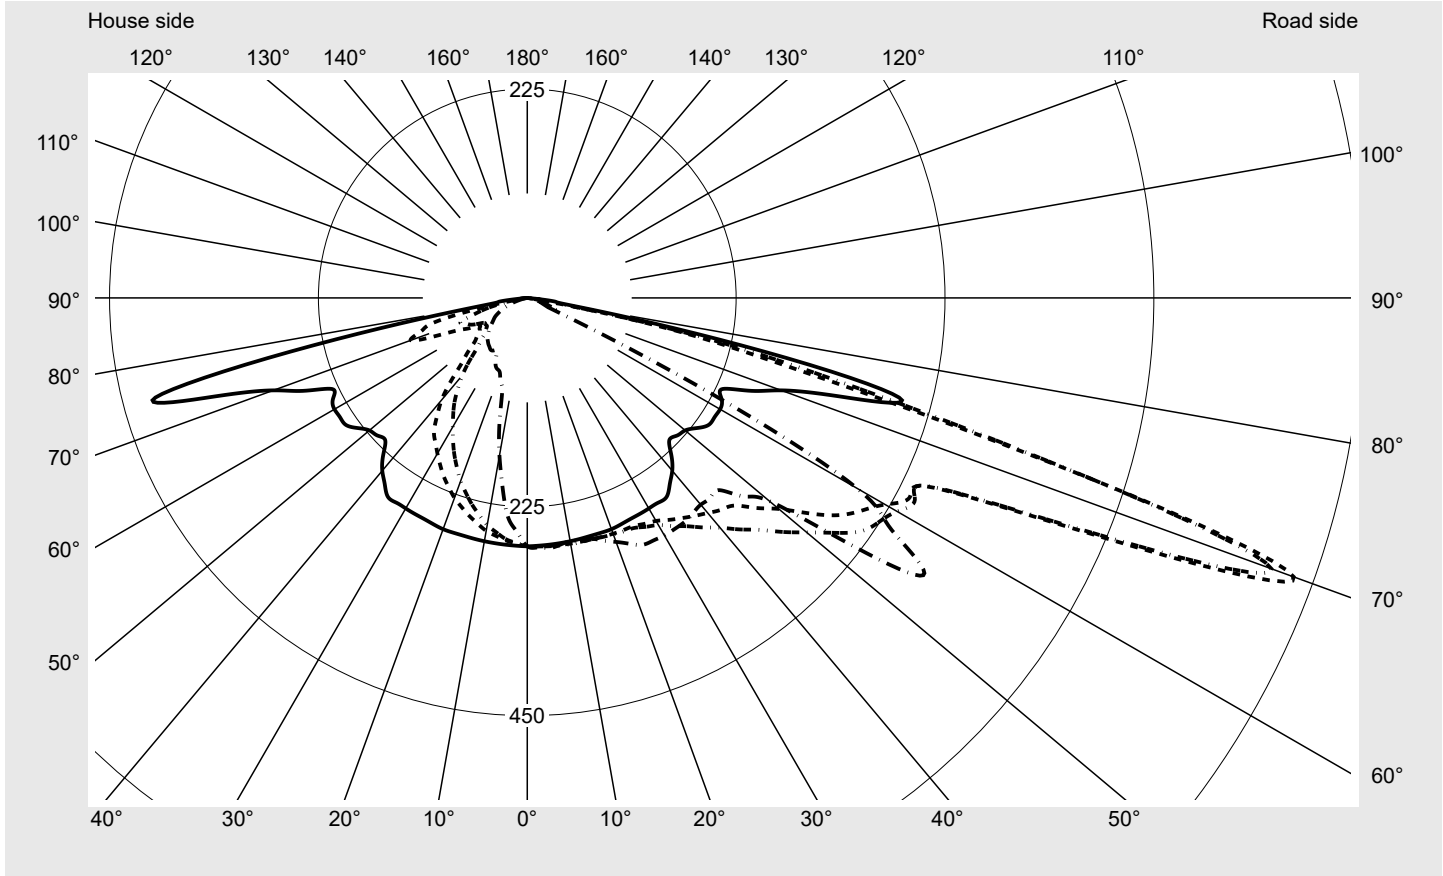

Photometric test report

Family Streetlight 31 midi toolless	Order number: 5XH7U31T08MA EAN: 4069025100047	LP number 59536_496
	Version post-top or side-entry mounting, Smart Interface up/down Optic asymmetric, extremely wide distribution (P0.8a) Cover toughened safety glass Lamps LED 3000 K CRI ≥ 70 Controlgear ECG SITECO - Smart Interface Rated values Net luminous flux = 19480 lm Power consumption = 142.8 W Luminous efficacy = 136.4 lm/W	serial documentation 10.04.2024
		

Luminous intensity in cd/klm C180-0 C195-15 C200-20 C270-90 **Imax: 879 cd/klm**

Luminaire output ratios	
Eta	100.0%
Eta 0° - 90°	100.0%
Eta 90° - 180°	0.0%
Measurement conditions	
DIN EN 13032 and DIN 5032	

Envelope curve in cd/klm **KMK 70°** **KMK 67.5°** **KMK 65°** **KMK 62.5°** **siteco**

Photometric test report

Family Streetlight 31 midi toolless	Order number: 5XH7U31T08MA EAN: 4069025100047	LP number 59536_496
Table of values for luminous intensities		Maximum luminous intensity
		siteco