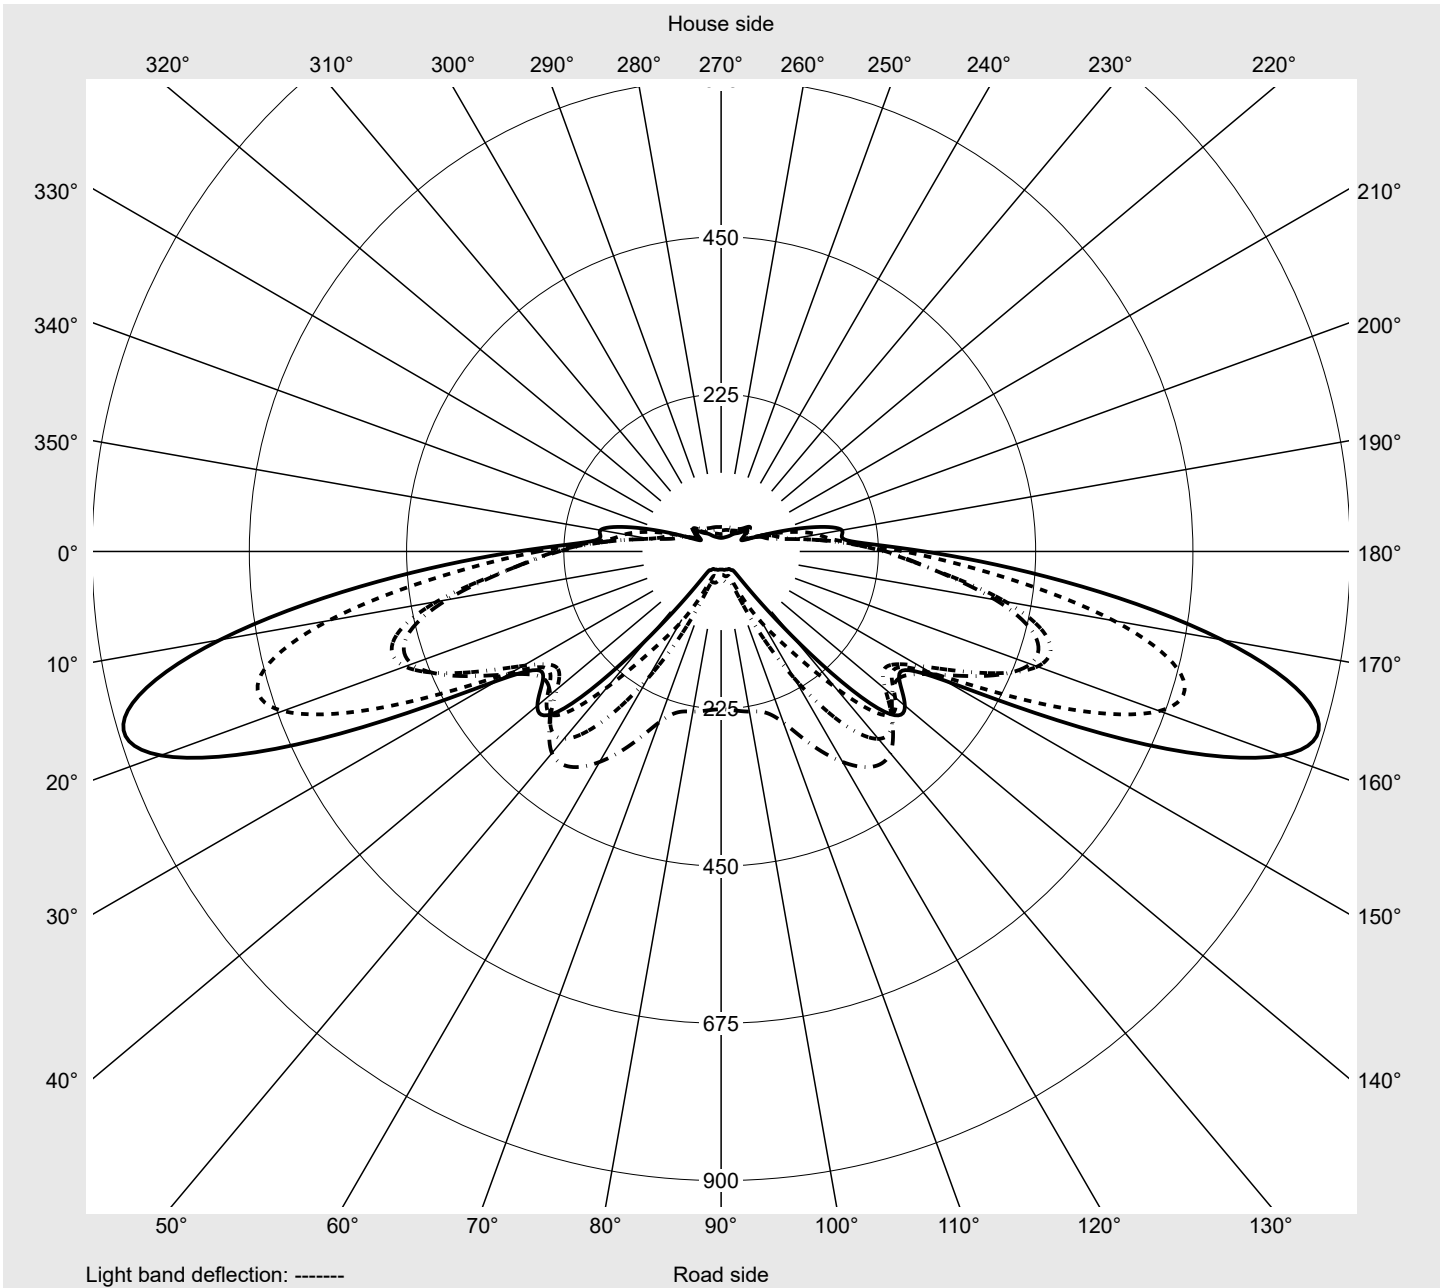

Photometric test report

Family Streetlight 31 midi toolless	Order number: 5XH7U31T08MA EAN: 4069025100047	LP number 59536_496
	Version post-top or side-entry mounting, Smart Interface up/down Optic asymmetric, extremely wide distribution (P0.8a) Cover toughened safety glass Lamps LED 3000 K CRI ≥ 70 Controlgear ECG SITECO - Smart Interface Rated values Net luminous flux = 19480 lm Power consumption = 142.8 W Luminous efficacy = 136.4 lm/W	serial documentation 10.04.2024
		

Luminous intensity in cd/klm C180-0 C195-15 C200-20 C270-90 **Imax: 879 cd/klm**

Luminaire output ratios	
Eta	100.0%
Eta 0° - 90°	100.0%
Eta 90° - 180°	0.0%
Measurement conditions	
DIN EN 13032 and DIN 5032	

Luminous intensity class acc. to EN13201-2	
Class:	G3
Imax 70°	878.7
Imax 80°	57.3
Imax 90°	0.0
Imax >90°	0.0
Imax >95°	0.0

Photometric test report

Family Streetlight 31 midi toolless	Order number: 5XH7U31T08MA EAN: 4069025100047	LP number 59536_496
---	--	--------------------------------------

Envelope curve in cd/klm **KMK 70°** **KMK 67.5°** **KMK 65°** **KMK 62.5°** **siteco**

Photometric test report

Family Streetlight 31 midi toolless	Order number: 5XH7U31T08MA EAN: 4069025100047	LP number 59536_496
Table of values for luminous intensities		Maximum luminous intensity
		siteco