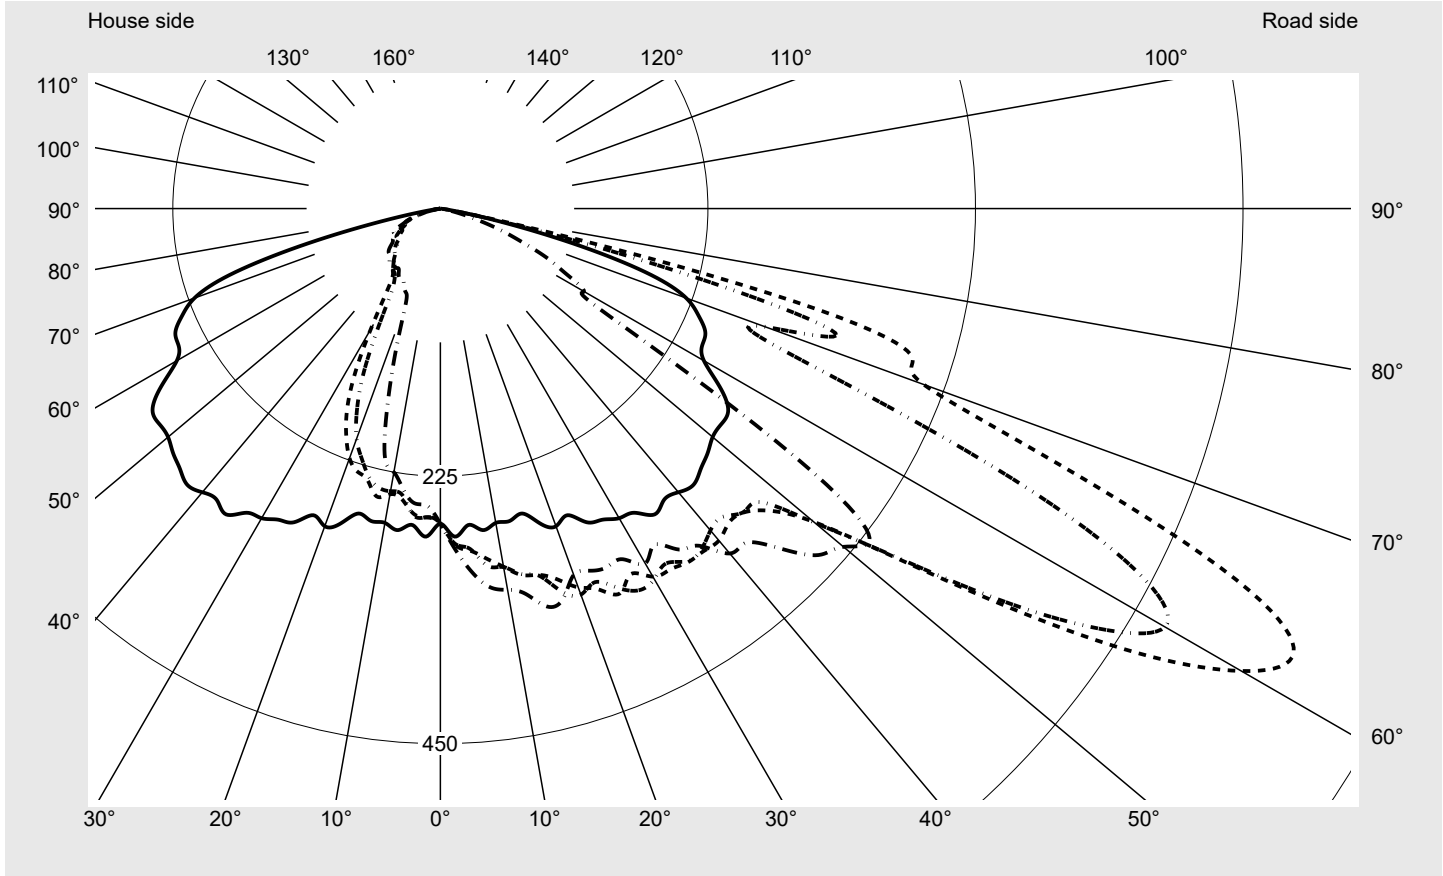

Photometric test report

Family Streetlight 31 midi toolless	Order number: 5XH7E31T08LA EAN: 4069025099785	LP number 59077_1847
	Version post-top or side-entry mounting, Smart Interface up/down Optic asymmetric, wide distribution (STW1.0a) Cover toughened safety glass Lamps LED 3000 K CRI ≥ 70 Controlgear ECG SITECO - Smart Interface Rated values Net luminous flux = 13170 lm Power consumption = 86.5 W Luminous efficacy = 152.3 lm/W	serial documentation 10.04.2024

Luminous intensity in cd/klm C180-0 C210-30 C215-35 C270-90 **Imax: 809 cd/klm**

Luminaire output ratios	
Eta	100.0%
Eta 0° - 90°	100.0%
Eta 90° - 180°	0.0%

Luminous intensity class acc. to EN13201-2	
Class:	G4
Imax 70°	498.7
Imax 80°	32.8
Imax 90°	0.0
Imax >90°	0.0
Imax >95°	0.0