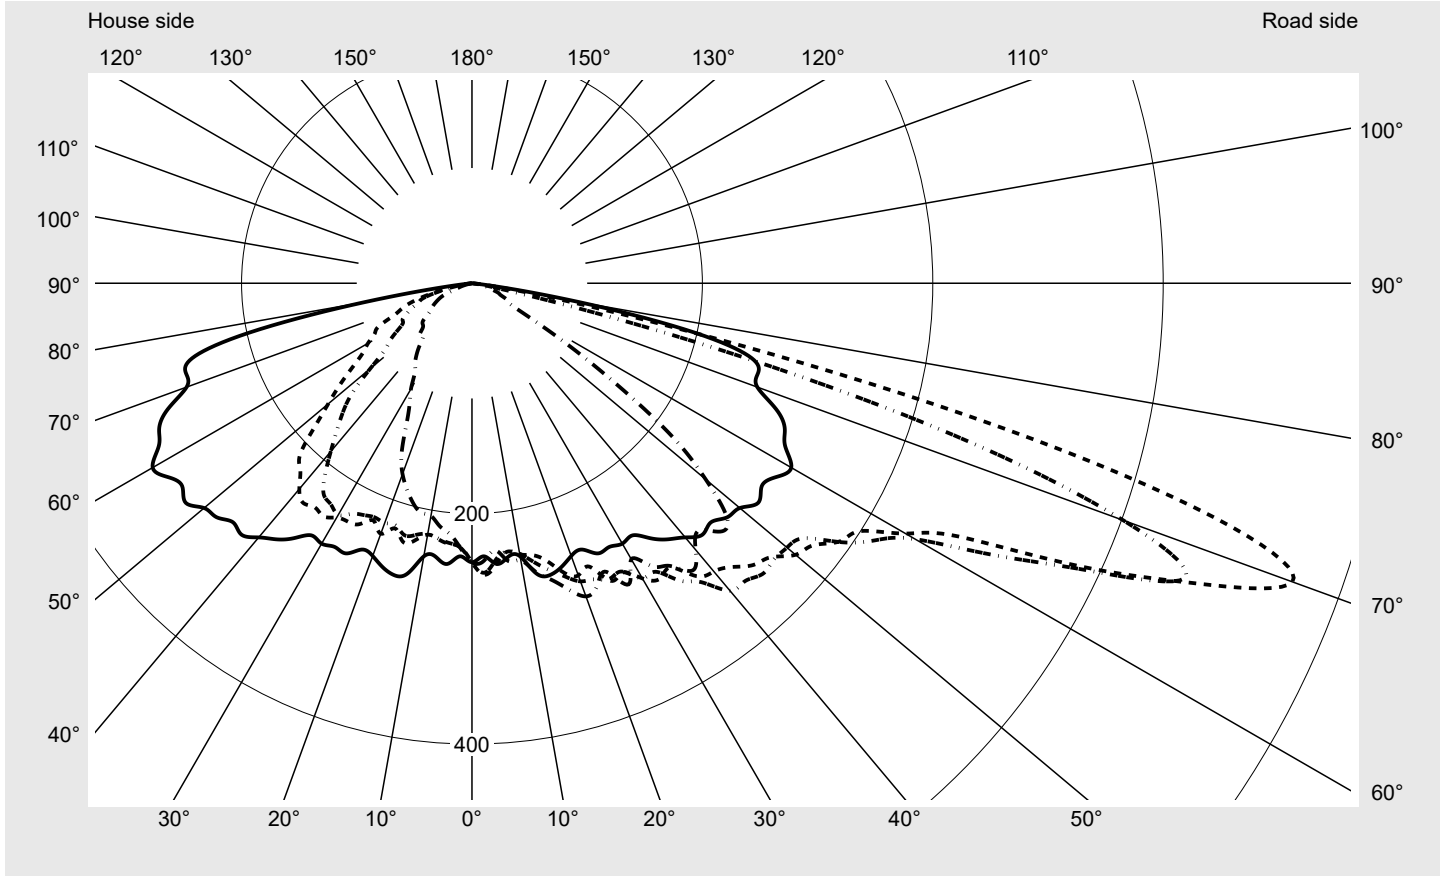

Photometric test report

Family Streetlight 31 midi toolless	Order number: 5XH7D35N08LA EAN: 4069025099204	LP number 59076_1986
	Version post-top or side-entry mounting, NEMA 7 pin (DALI) Optic asymmetric, wide distribution (ST1.0a) Cover toughened safety glass Lamps LED 3000 K CRI ≥ 70 Controlgear ECG SITECO Rated values Net luminous flux = 13170 lm Power consumption = 86.6 W Luminous efficacy = 152.1 lm/W	serial documentation 10.04.2024

Luminous intensity in cd/klm C180-0 C205-25 C210-30 C270-90 **Imax: 758 cd/klm**

Luminaire output ratios

Eta	100.0%
Eta 0° - 90°	100.0%
Eta 90° - 180°	0.0%

Luminous intensity class acc. to EN13201-2

Class:	G3
Imax 70°	757.8
Imax 80°	95.1
Imax 90°	0.0
Imax >90°	0.0
Imax >95°	0.0

Envelope curve in cd/klm **KMK 70°** **KMK 67.5°** **KMK 65°** **KMK 62.5°** **siteco**

Photometric test report

Family Streetlight 31 midi toolless	Order number: 5XH7D35N08LA EAN: 4069025099204	LP number 59076_1986
Table of values for luminous intensities		Maximum luminous intensity
		siteco