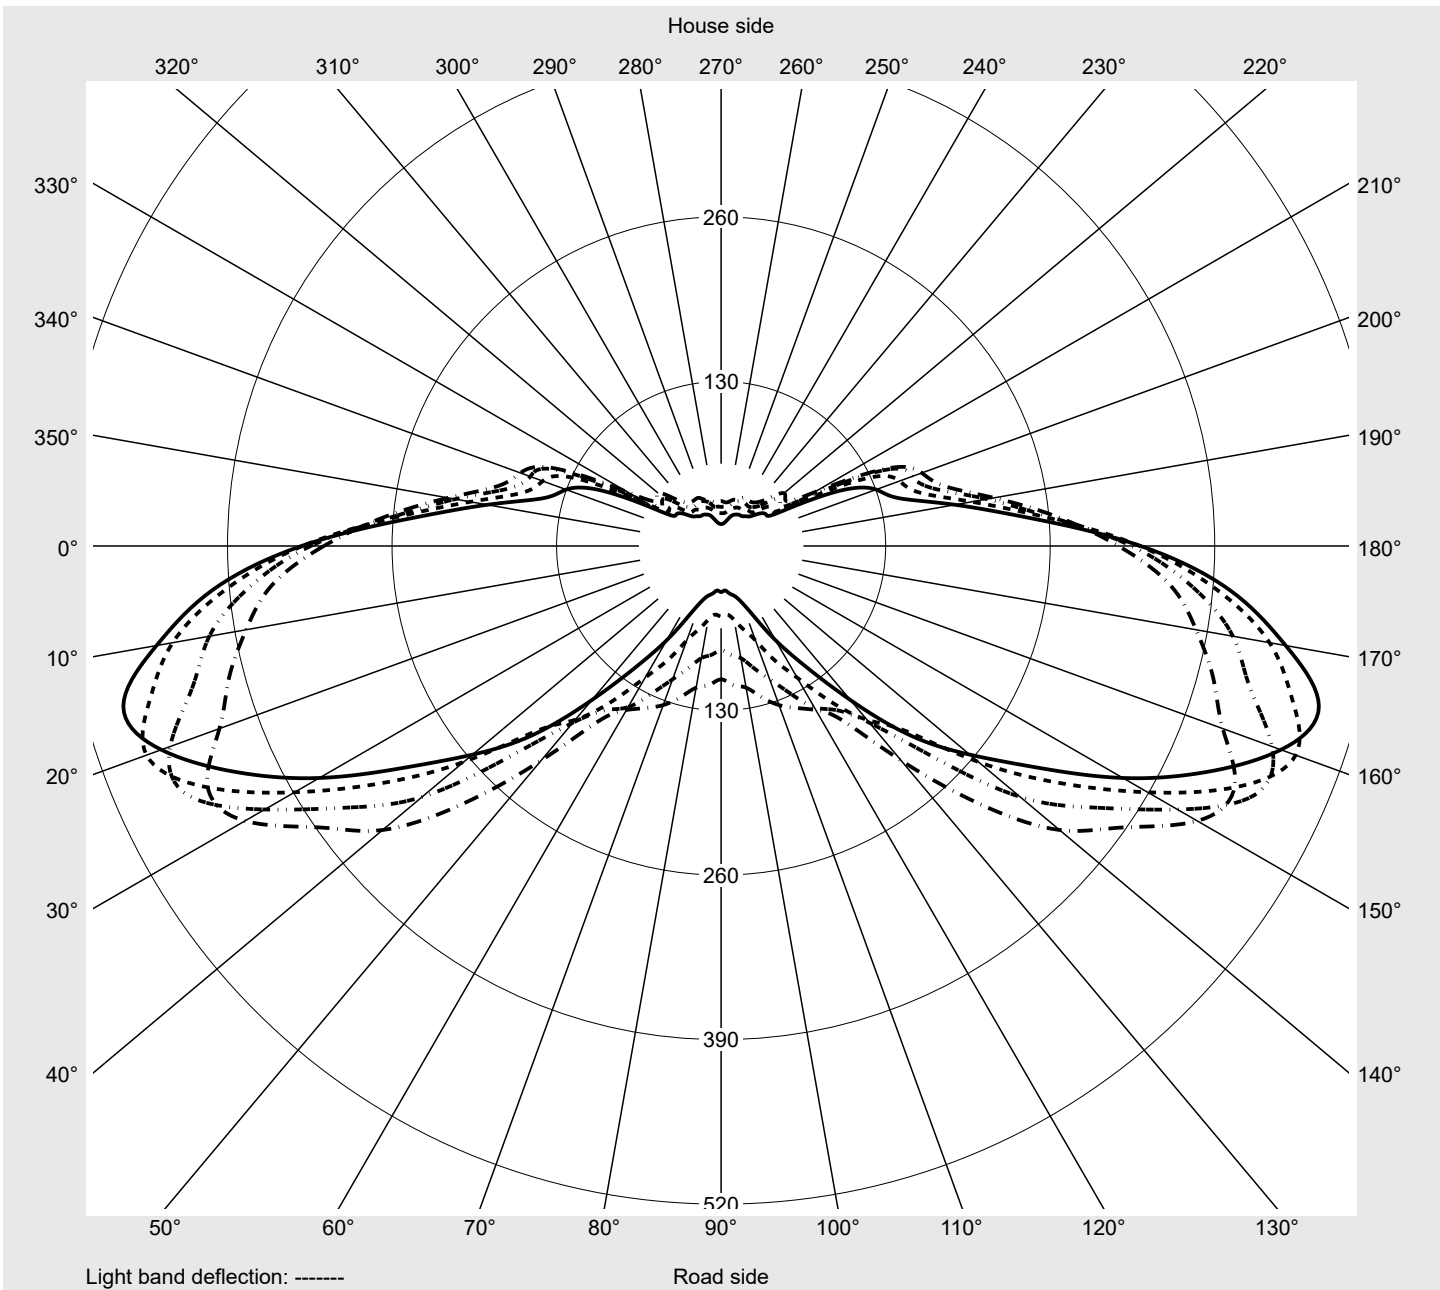

Photometric test report

Family Streetlight 31 midi toolless	Order number: 5XH7D35M08NA EAN: 4069025096685	LP number 59078_501
	Version post-top or side-entry mounting, NEMA 7 pin (DALI) + Zhaga down Optic asymmetric, wide distribution (ST1.0a G) Cover toughened safety glass Lamps LED 3000 K CRI ≥ 70 Controlgear ECG SITECO - Smart Interface Rated values Net luminous flux = 22750 lm Power consumption = 149.5 W Luminous efficacy = 152.2 lm/W	serial documentation 10.04.2024

Luminous intensity in cd/klm C180-0 C195-15 C200-20 C270-90 **Imax: 489 cd/klm**

Luminaire output ratios	
Eta	100.0%
Eta 0° - 90°	100.0%
Eta 90° - 180°	0.0%

Luminous intensity class acc. to EN13201-2	
Class:	G4
Imax 70°	461.5
Imax 80°	96.1
Imax 90°	0.0
Imax >90°	0.0
Imax >95°	0.0

Measurement conditions
DIN EN 13032 and DIN 5032

Photometric test report

Family Streetlight 31 midi toolless	Order number: 5XH7D35M08NA EAN: 4069025096685	LP number 59078_501
---	--	--------------------------------------

Envelope curve in cd/klm **KMK 67.5°** **KMK 65°** **KMK 62.5°** **KMK 60°** **siteco**

Photometric test report

Family Streetlight 31 midi toolless	Order number: 5XH7D35M08NA EAN: 4069025096685	LP number 59078_501
Table of values for luminous intensities		Maximum luminous intensity