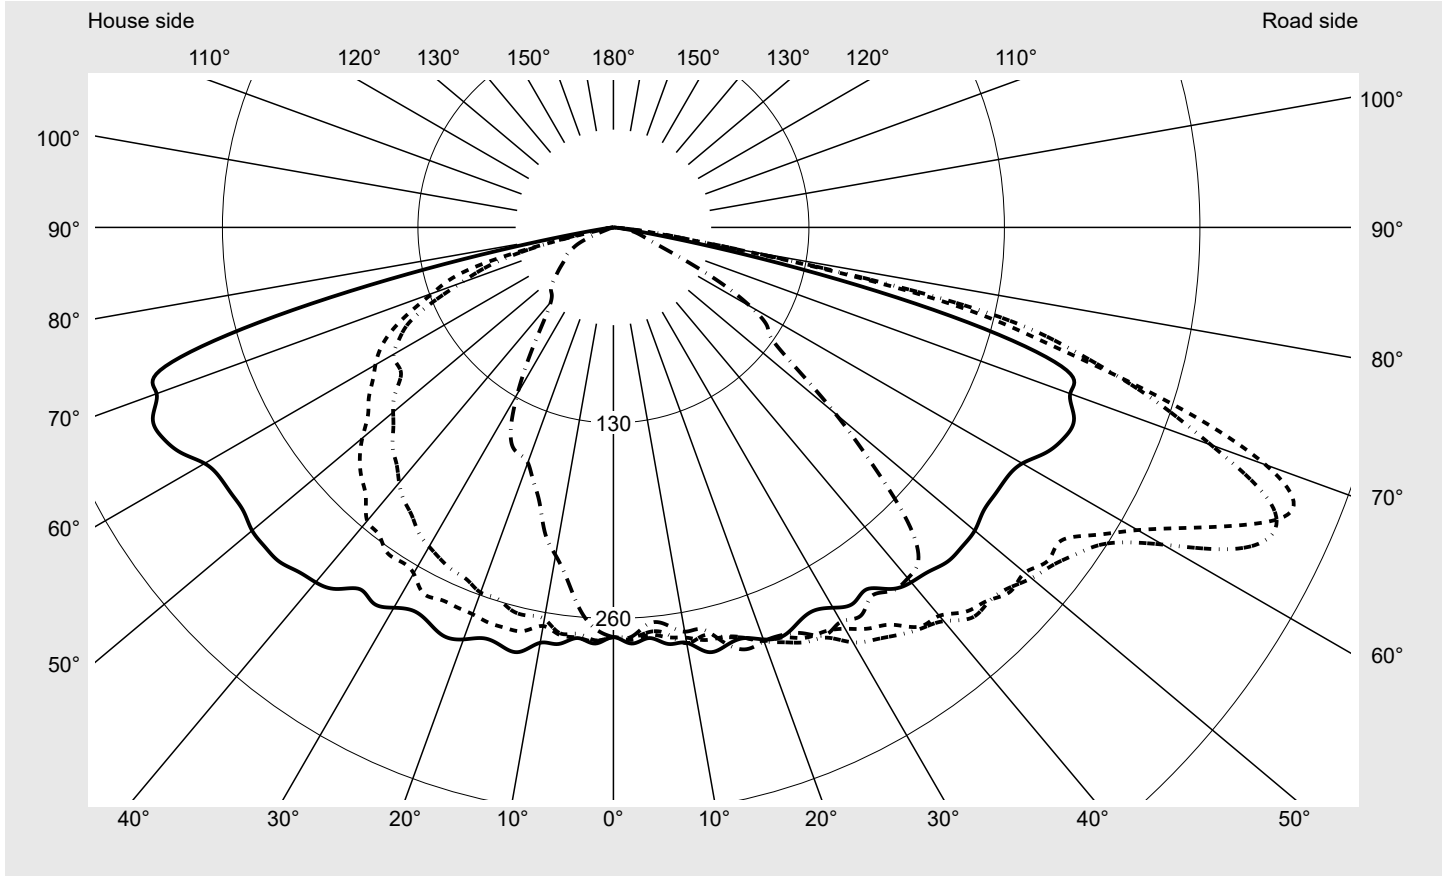

Photometric test report

Family Streetlight 31 midi toolless	Order number: 5XH7D35M08NA EAN: 4069025096685	LP number 59078_501
	Version post-top or side-entry mounting, NEMA 7 pin (DALI) + Zhaga down Optic asymmetric, wide distribution (ST1.0a G) Cover toughened safety glass Lamps LED 3000 K CRI ≥ 70 Controlgear ECG SITECO - Smart Interface Rated values Net luminous flux = 22750 lm Power consumption = 149.5 W Luminous efficacy = 152.2 lm/W	serial documentation 10.04.2024

Luminous intensity in cd/klm C180-0 C195-15 C200-20 C270-90 **Imax: 489 cd/klm**

Luminaire output ratios	
Eta	100.0%
Eta 0° - 90°	100.0%
Eta 90° - 180°	0.0%

Luminous intensity class acc. to EN13201-2	
Class:	G4
Imax 70°	461.5
Imax 80°	96.1
Imax 90°	0.0
Imax >90°	0.0
Imax >95°	0.0

Envelope curve in cd/klm **KMK 67.5°** **KMK 65°** **KMK 62.5°** **KMK 60°** **siteco**

Photometric test report

Family Streetlight 31 midi toolless	Order number: 5XH7D35M08NA EAN: 4069025096685	LP number 59078_501
Table of values for luminous intensities		Maximum luminous intensity