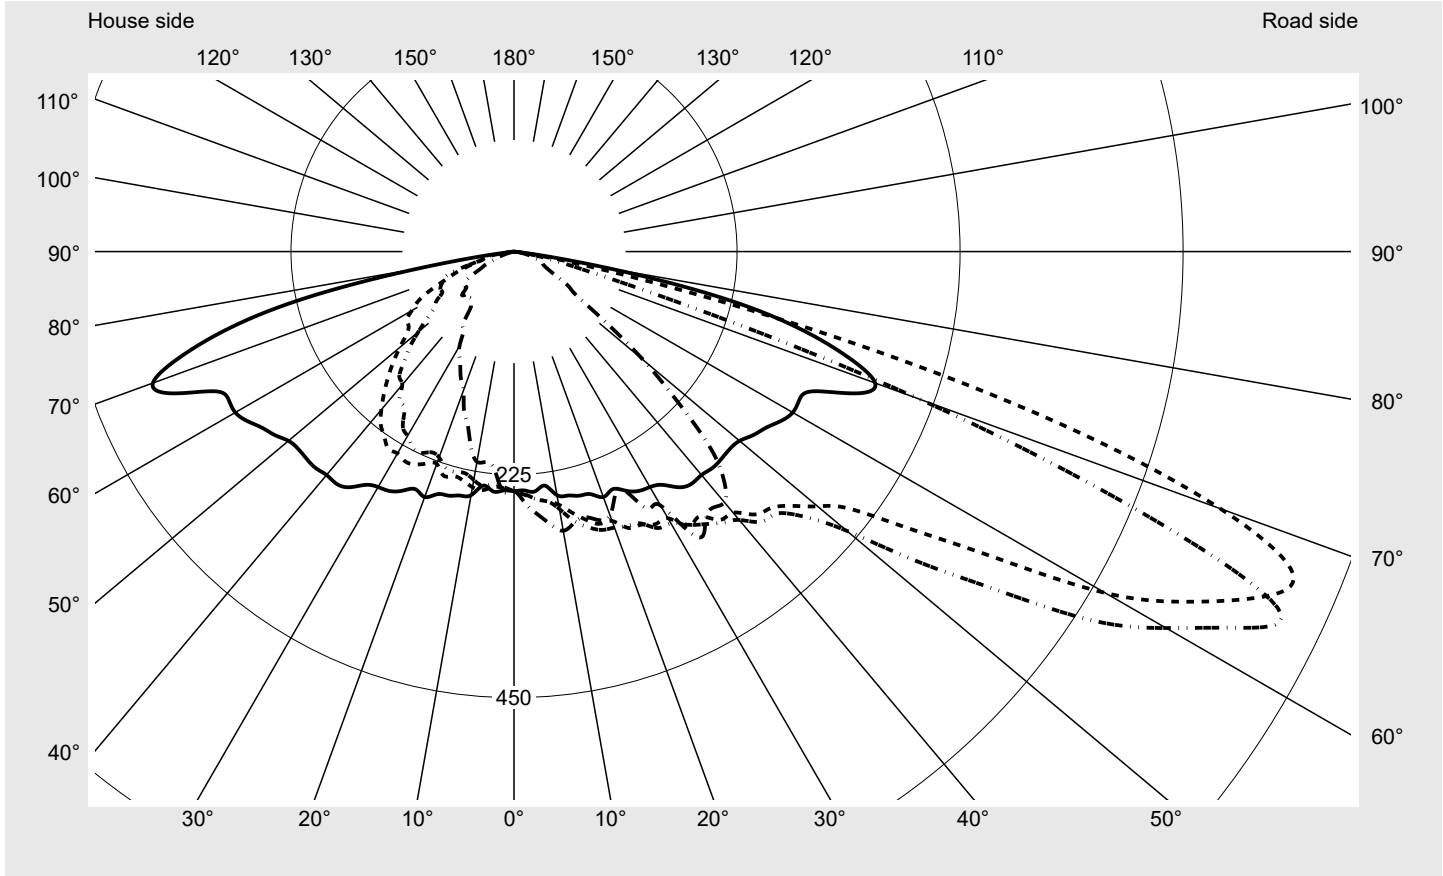

Photometric test report

Family Streetlight 31 midi toolless	Order number: 5XH7C31T08MA EAN: 4069025098382	LP number 59081_1882
	Version post-top or side-entry mounting, Smart Interface up/down Optic asymmetric, wide distribution (ST0.8a) Cover toughened safety glass Lamps LED 3000 K CRI ≥ 70 Controlgear ECG SITECO - Smart Interface Rated values Net luminous flux = 19310 lm Power consumption = 142.8 W Luminous efficacy = 135.2 lm/W	serial documentation 10.04.2024
		

Luminous intensity in cd/klm C180-0 C200-20 C205-25 C270-90 **Imax: 851 cd/klm**

Luminaire output ratios	
Eta	100.0%
Eta 0° - 90°	100.0%
Eta 90° - 180°	0.0%

Luminous intensity class acc. to EN13201-2	
Class:	G3
Imax 70°	826.1
Imax 80°	99.6
Imax 90°	0.0
Imax >90°	0.0
Imax >95°	0.0