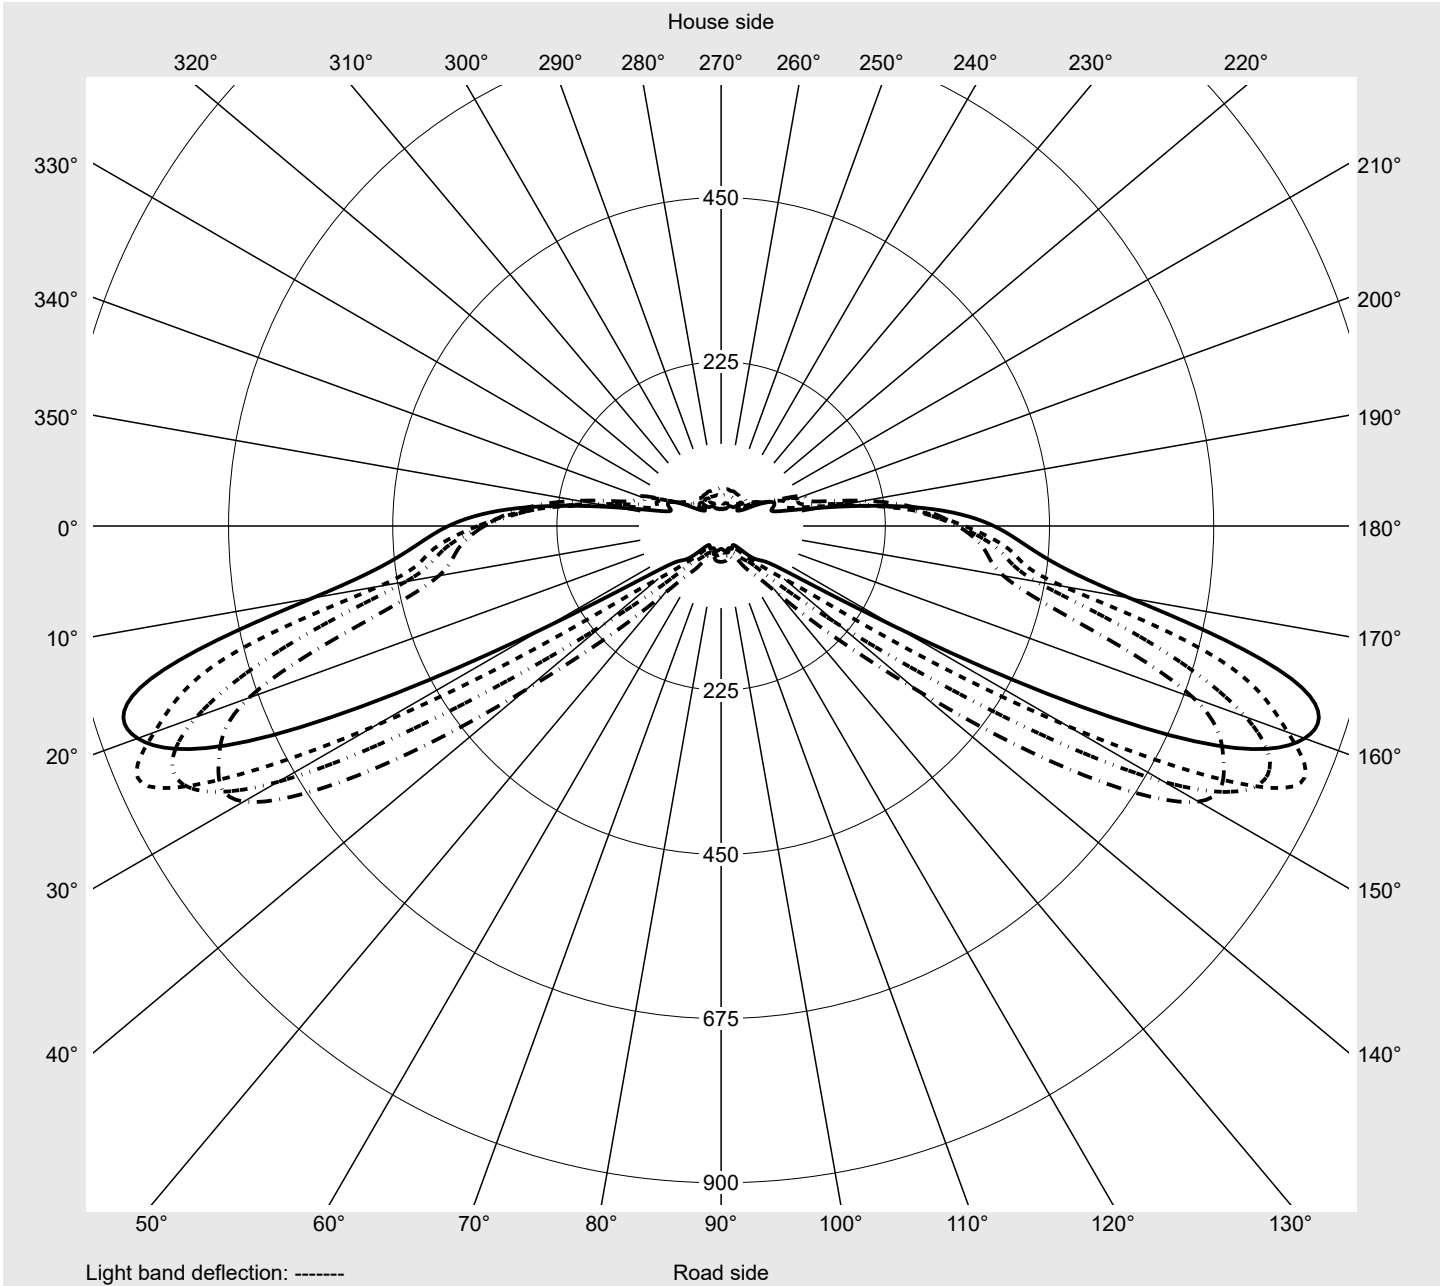

Photometric test report

Family Streetlight 31 midi toolless	Order number: 5XH7C31T08MA EAN: 4069025098382	LP number 59081_1882
	Version post-top or side-entry mounting, Smart Interface up/down Optic asymmetric, wide distribution (ST0.8a) Cover toughened safety glass Lamps LED 3000 K CRI ≥ 70 Controlgear ECG SITECO - Smart Interface Rated values Net luminous flux = 19310 lm Power consumption = 142.8 W Luminous efficacy = 135.2 lm/W	serial documentation 10.04.2024
		

Luminous intensity in cd/klm C180-0 C200-20 C205-25 C270-90 **Imax: 851 cd/klm**

Luminaire output ratios	
Eta	100.0%
Eta 0° - 90°	100.0%
Eta 90° - 180°	0.0%

Luminous intensity class acc. to EN13201-2	
Class:	G3
Imax 70°	826.1
Imax 80°	99.6
Imax 90°	0.0
Imax >90°	0.0
Imax >95°	0.0

Measurement conditions
DIN EN 13032 and DIN 5032

Photometric test report

Family Streetlight 31 midi toolless	Order number: 5XH7C31T08MA EAN: 4069025098382	LP number 59081_1882
---	--	--------------------------------

Envelope curve in cd/klm **KMK 67.5°** **KMK 65°** **KMK 62.5°** **KMK 60°** **siteco**

Photometric test report

Family Streetlight 31 midi toolless	Order number: 5XH7C31T08MA EAN: 4069025098382	LP number 59081_1882
Table of values for luminous intensities		Maximum luminous intensity
		siteco