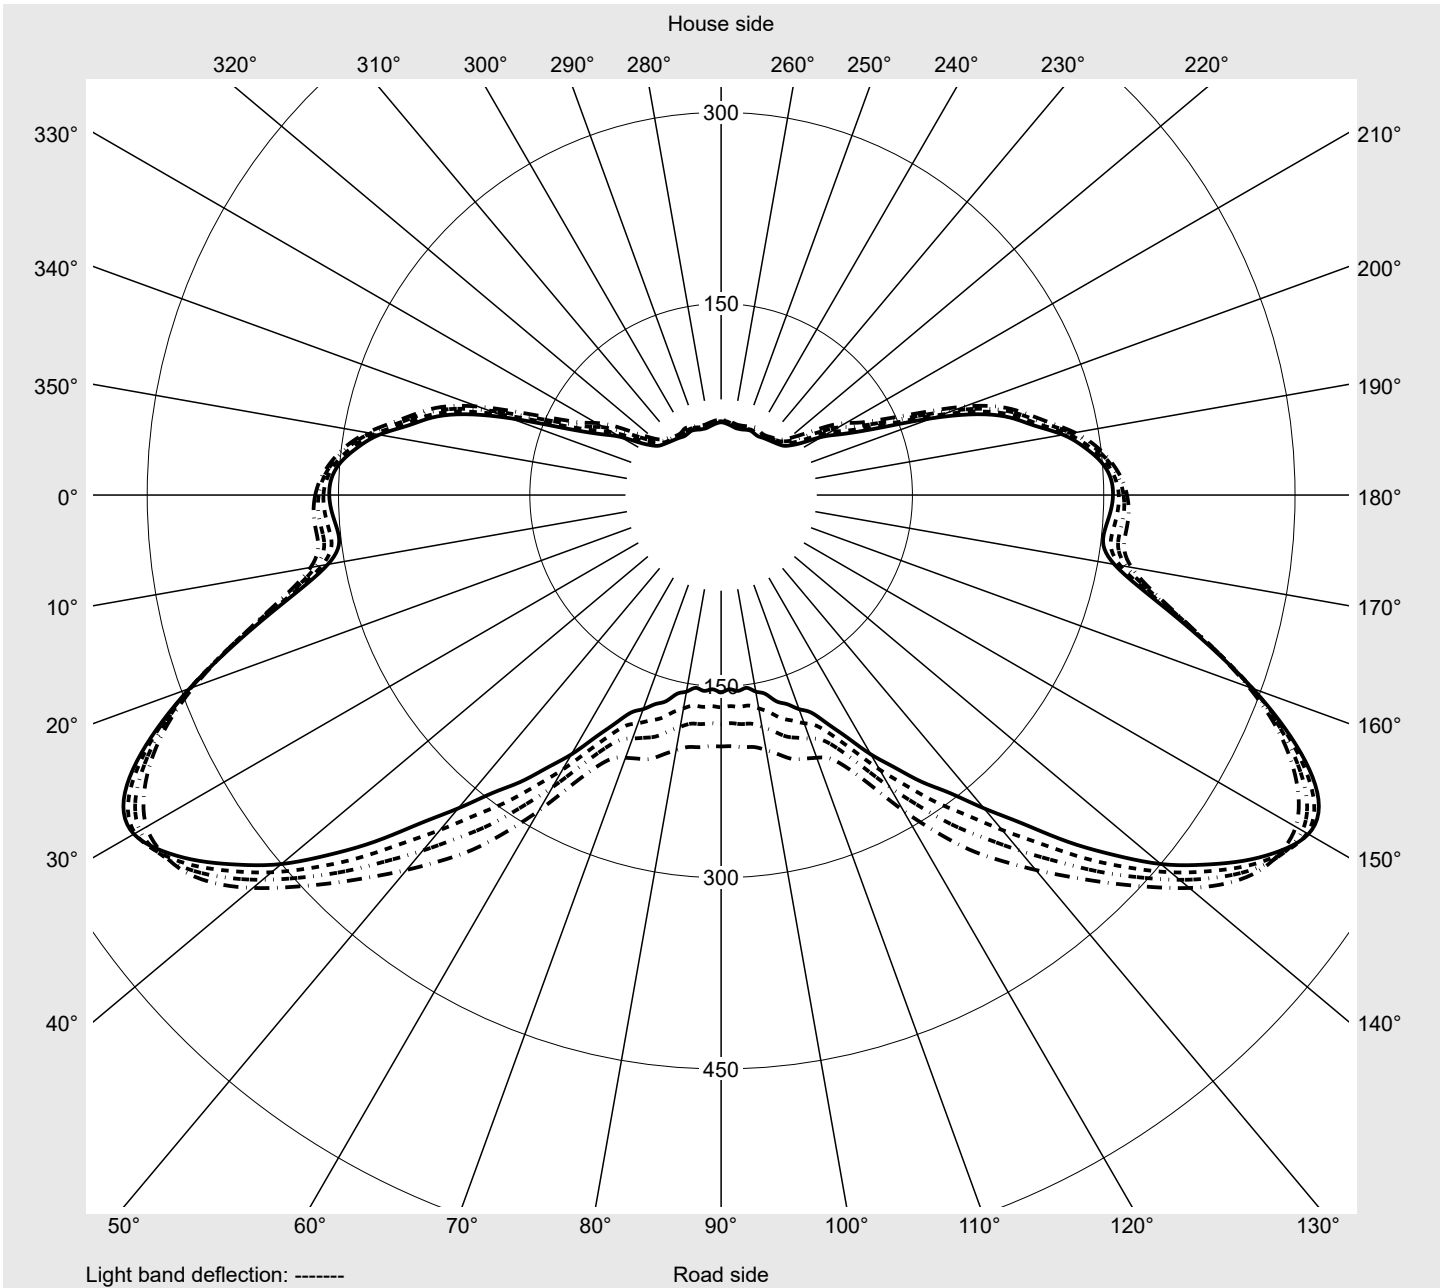

Photometric test report

Family Streetlight 31 midi toolless	Order number: 5XH7B31T08QA EAN: 4069025098283	LP number 59074_423
	Version post-top or side-entry mounting, Smart Interface up/down Optic asymmetric, wide distribution (ST0.5a G) Cover toughened safety glass Lamps LED 3000 K CRI ≥ 70 Controlgear ECG SITECO - Smart Interface Rated values Net luminous flux = 24430 lm Power consumption = 163.3 W Luminous efficacy = 149.6 lm/W	serial documentation 10.04.2024

Luminous intensity in cd/klm C180-0 C210-30 C212,5-32,5 C270-90 **Imax: 532 cd/klm**

Luminaire output ratios	
Eta	100.0%
Eta 0° - 90°	100.0%
Eta 90° - 180°	0.0%
Measurement conditions	
DIN EN 13032 and DIN 5032	

Envelope curve in cd/klm **KMK 50°** **KMK 49°** **KMK 48°** **KMK 47°** **siteco**

Photometric test report

Family Streetlight 31 midi toolless	Order number: 5XH7B31T08QA EAN: 4069025098283	LP number 59074_423
Table of values for luminous intensities		Maximum luminous intensity
		siteco