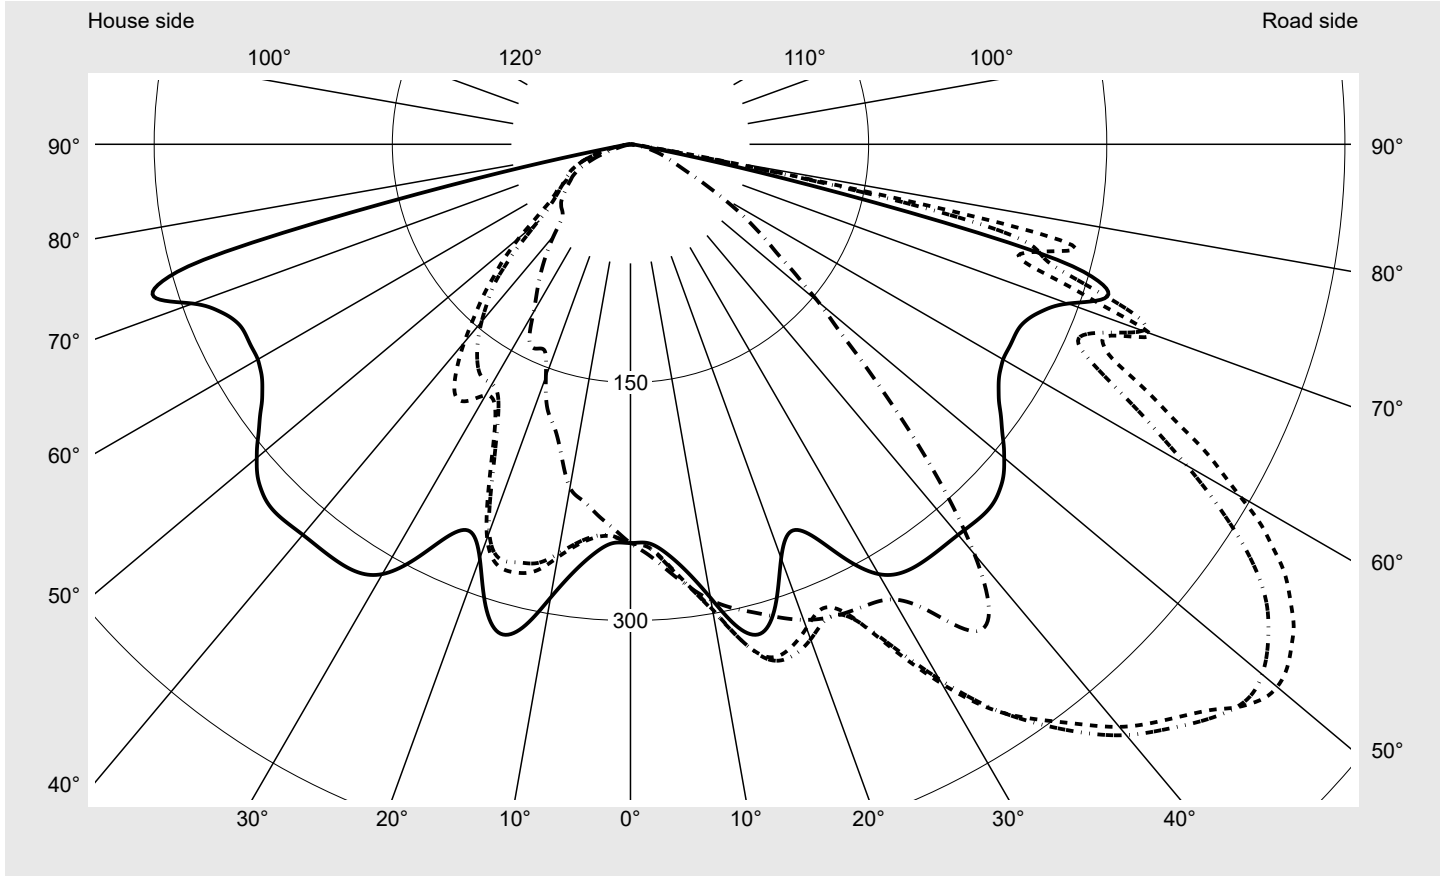

Photometric test report

Family Streetlight 31 midi toolless	Order number: 5XH7B31T08QA EAN: 4069025098283	LP number 59074_423
	Version post-top or side-entry mounting, Smart Interface up/down Optic asymmetric, wide distribution (ST0.5a G) Cover toughened safety glass Lamps LED 3000 K CRI ≥ 70 Controlgear ECG SITECO - Smart Interface Rated values Net luminous flux = 24430 lm Power consumption = 163.3 W Luminous efficacy = 149.6 lm/W	serial documentation 10.04.2024

Luminous intensity in cd/klm C180-0 C210-30 C212,5-32,5 C270-90 **Imax: 532 cd/klm**

Luminaire output ratios	
Eta	100.0%
Eta 0° - 90°	100.0%
Eta 90° - 180°	0.0%
Measurement conditions	
DIN EN 13032 and DIN 5032	