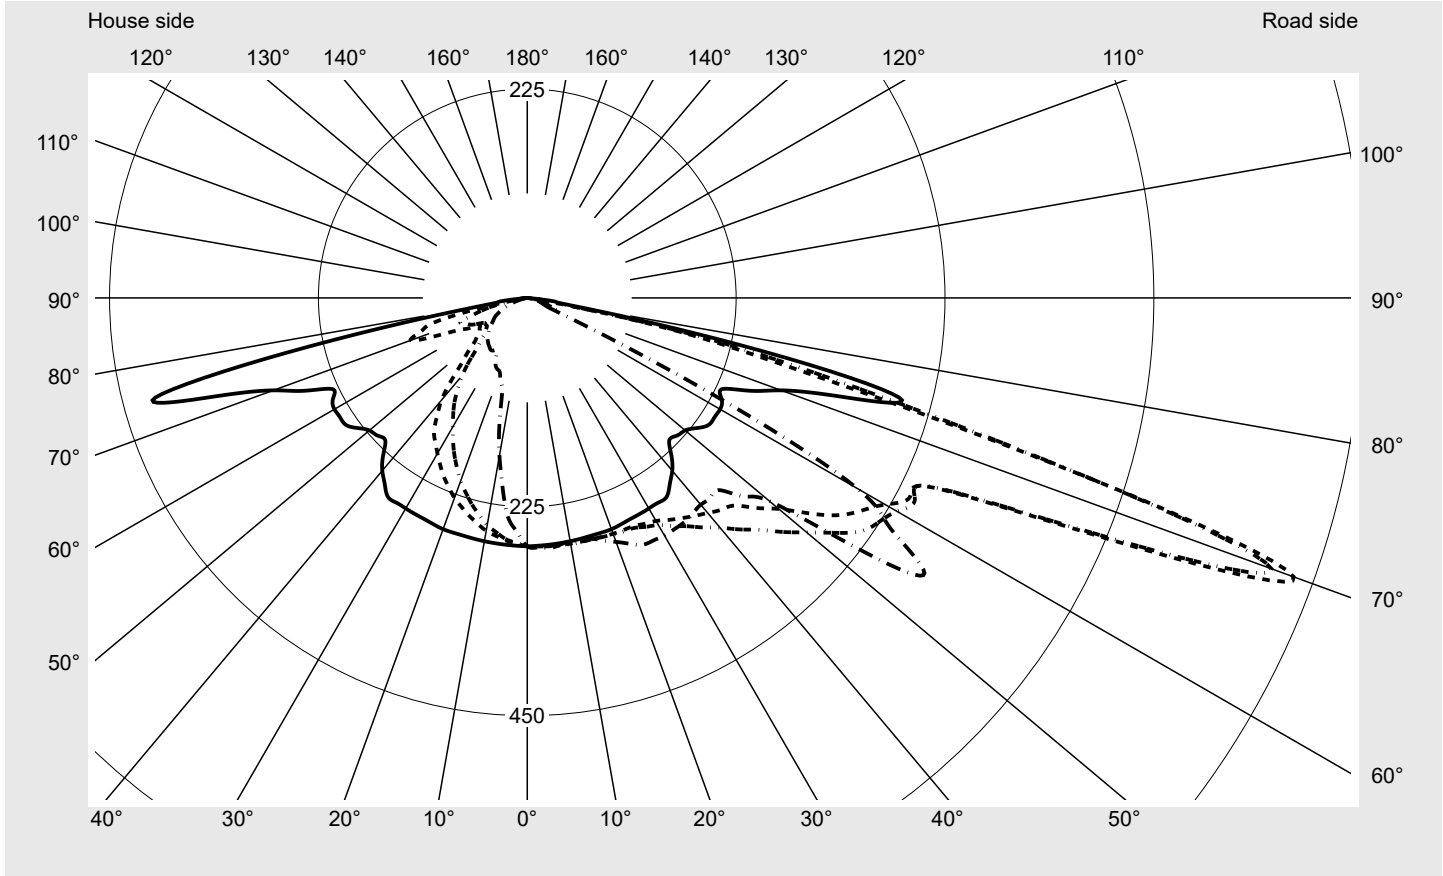

Photometric test report

Family Streetlight 31 mini toolless	Order number: 5XH6U31T08HA EAN: 4069025104496	LP number 59536_686
	Version post-top or side-entry mounting, Smart Interface up/down Optic asymmetric, extremely wide distribution (P0.8a) Cover toughened safety glass Lamps LED 3000 K CRI ≥ 70 Controlgear ECG SITECO - Smart Interface	serial documentation 11.04.2024
	Rated values Net luminous flux = 9320 lm Power consumption = 68.2 W Luminous efficacy = 136.7 lm/W	

Luminous intensity in cd/klm C180-0 C195-15 C200-20 C270-90 **Imax: 879 cd/klm**

Luminaire output ratios

Eta	100.0%
Eta 0° - 90°	100.0%
Eta 90° - 180°	0.0%

Luminous intensity class acc. to EN13201-2

Class:	G3
Imax 70°	878.7
Imax 80°	57.3
Imax 90°	0.0
Imax >90°	0.0
Imax >95°	0.0

Envelope curve in cd/klm **KMK 70°** **KMK 67.5°** **KMK 65°** **KMK 62.5°** **siteco**

Photometric test report

Family Streetlight 31 mini toolless	Order number: 5XH6U31T08HA EAN: 4069025104496	LP number 59536_686
Table of values for luminous intensities		Maximum luminous intensity
siteco		