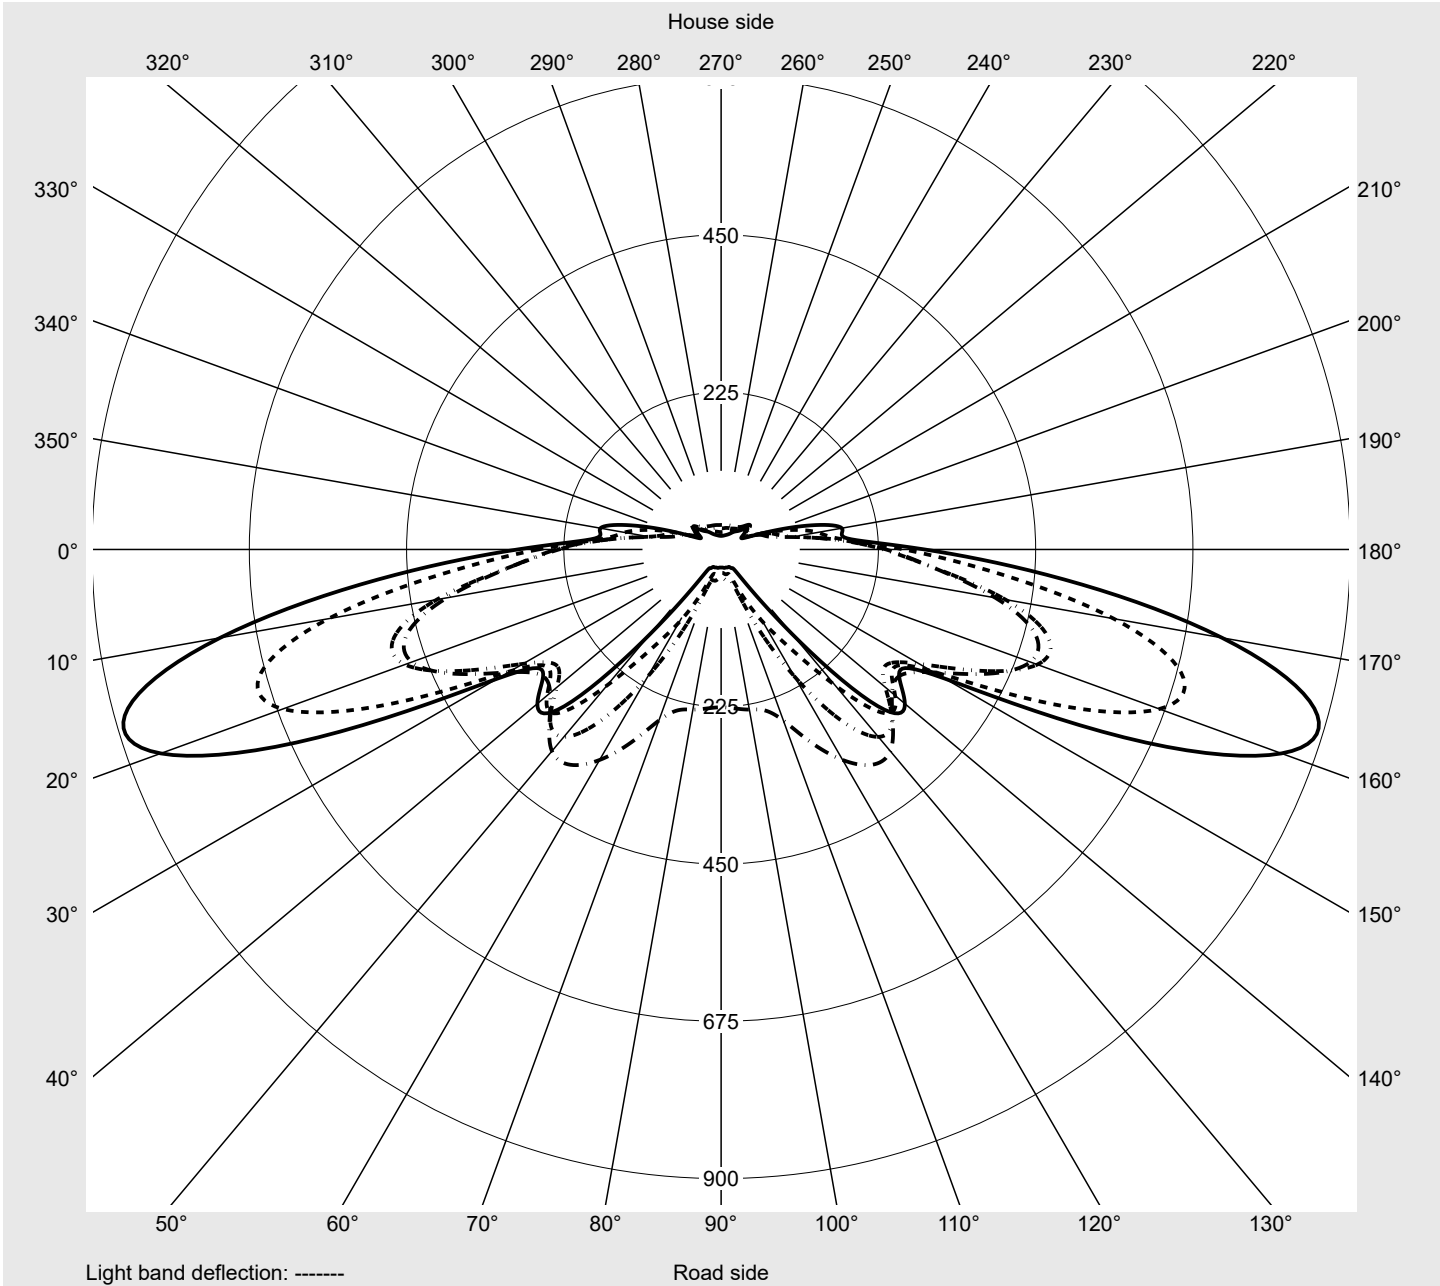

Photometric test report

Family Streetlight 31 mini toolless	Order number: 5XH6U31T08HA EAN: 4069025104496	LP number 59536_686
	Version post-top or side-entry mounting, Smart Interface up/down Optic asymmetric, extremely wide distribution (P0.8a) Cover toughened safety glass Lamps LED 3000 K CRI ≥ 70 Controlgear ECG SITECO - Smart Interface	serial documentation 11.04.2024
	Rated values Net luminous flux = 9320 lm Power consumption = 68.2 W Luminous efficacy = 136.7 lm/W	

Luminous intensity in cd/klm C180-0 C195-15 C200-20 C270-90 **Imax: 879 cd/klm**

Luminaire output ratios

Eta	100.0%
Eta 0° - 90°	100.0%
Eta 90° - 180°	0.0%

Luminous intensity class acc. to EN13201-2

Class:	G3
Imax 70°	878.7
Imax 80°	57.3
Imax 90°	0.0
Imax >90°	0.0
Imax >95°	0.0

Measurement conditions

DIN EN 13032 and DIN 5032

Photometric test report

Family Streetlight 31 mini toolless	Order number: 5XH6U31T08HA EAN: 4069025104496	LP number 59536_686
---	--	--------------------------------------

Envelope curve in cd/klm **KMK 70°** **KMK 67.5°** **KMK 65°** **KMK 62.5°** **siteco**

Photometric test report

Family Streetlight 31 mini toolless	Order number: 5XH6U31T08HA EAN: 4069025104496	LP number 59536_686
Table of values for luminous intensities		Maximum luminous intensity
siteco		