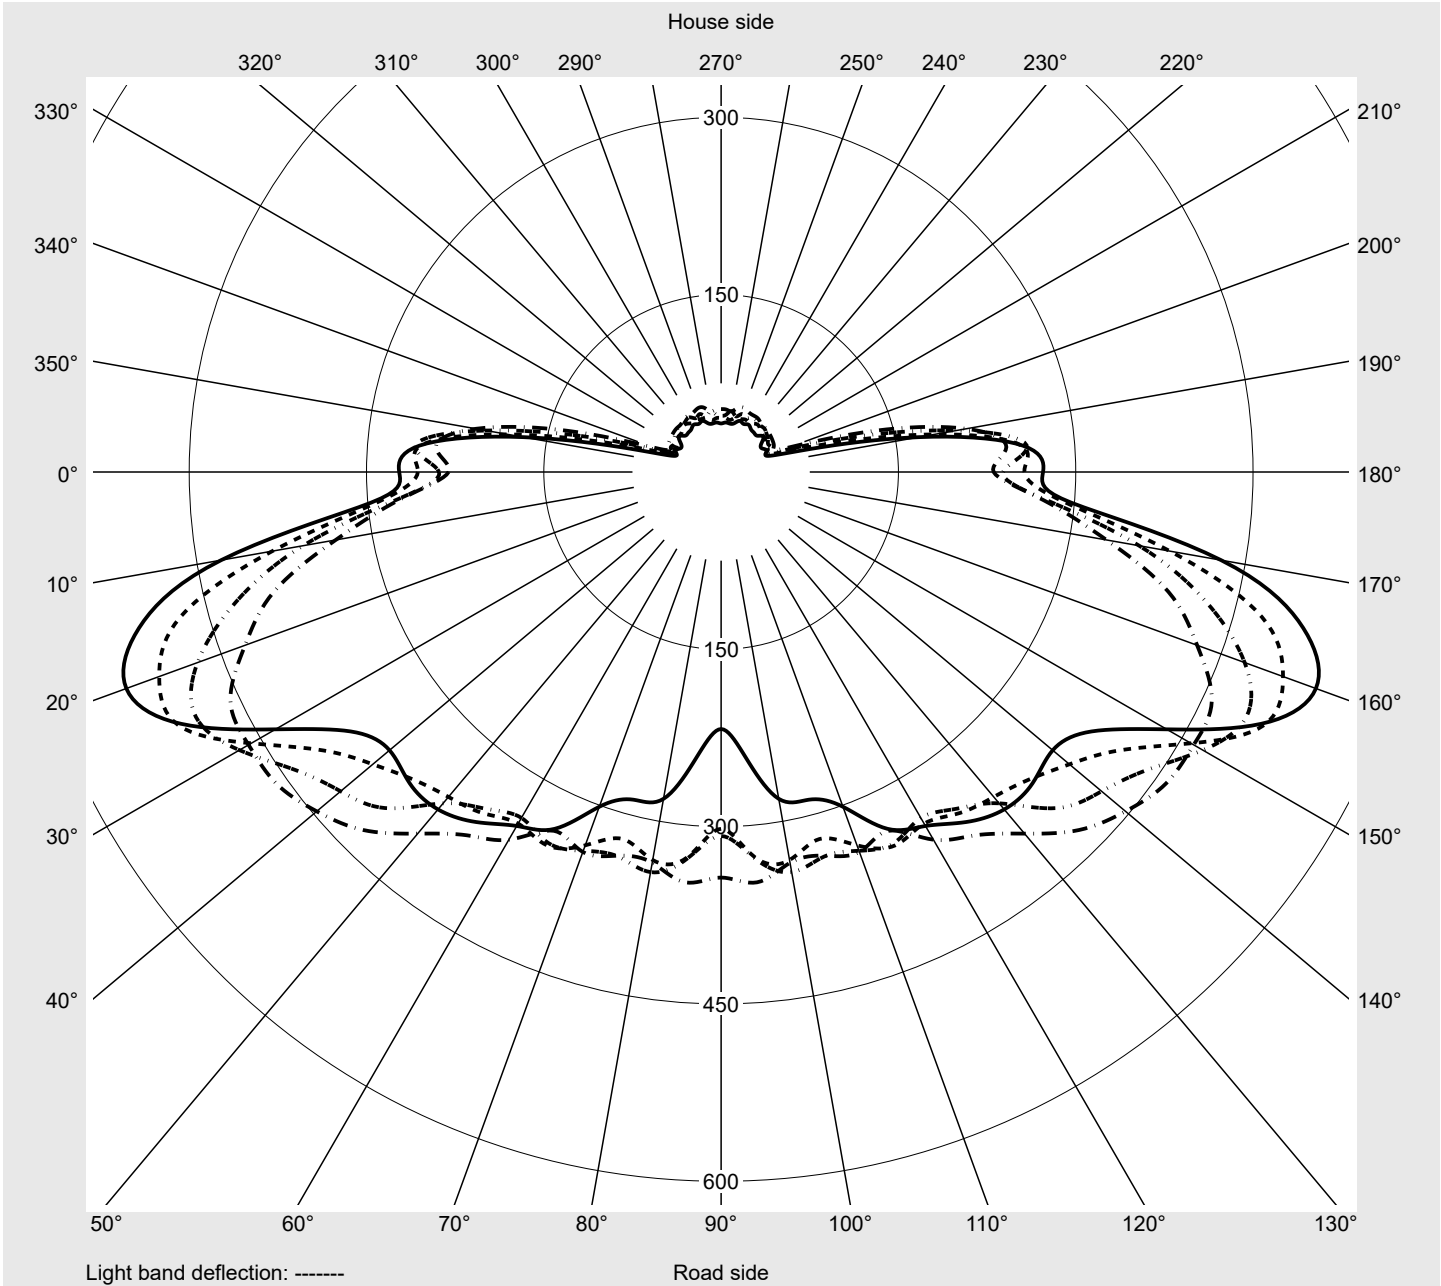

Photometric test report

Family Streetlight 31 mini toolless	Order number: 5XH6E31T08JA EAN: 4069025104434	LP number 59079_564
	Version post-top or side-entry mounting, Smart Interface up/down Optic asymmetric, wide distribution (STW1.0a G) Cover toughened safety glass Lamps LED 3000 K CRI ≥ 70 Controlgear ECG SITECO - Smart Interface Rated values Net luminous flux = 12270 lm Power consumption = 82.5 W Luminous efficacy = 148.7 lm/W	serial documentation 11.04.2024
		

Luminous intensity in cd/klm C180-0 C200-20 C205-25 C270-90 **Imax: 535 cd/klm**

Luminaire output ratios	
Eta	100.0%
Eta 0° - 90°	100.0%
Eta 90° - 180°	0.0%
Measurement conditions	
DIN EN 13032 and DIN 5032	

Luminous intensity class acc. to EN13201-2	
Class:	G4
Imax 70°	486.3
Imax 80°	49.2
Imax 90°	0.0
Imax >90°	0.0
Imax >95°	0.0

Photometric test report

Family Streetlight 31 mini toolless	Order number: 5XH6E31T08JA EAN: 4069025104434	LP number 59079_564
---	--	--------------------------------------

Envelope curve in cd/klm **KMK 57.5°** **KMK 55°** **KMK 52.5°** **KMK 50°** **siteco**

Photometric test report

Family Streetlight 31 mini toolless	Order number: 5XH6E31T08JA EAN: 4069025104434	LP number 59079_564
Table of values for luminous intensities		Maximum luminous intensity