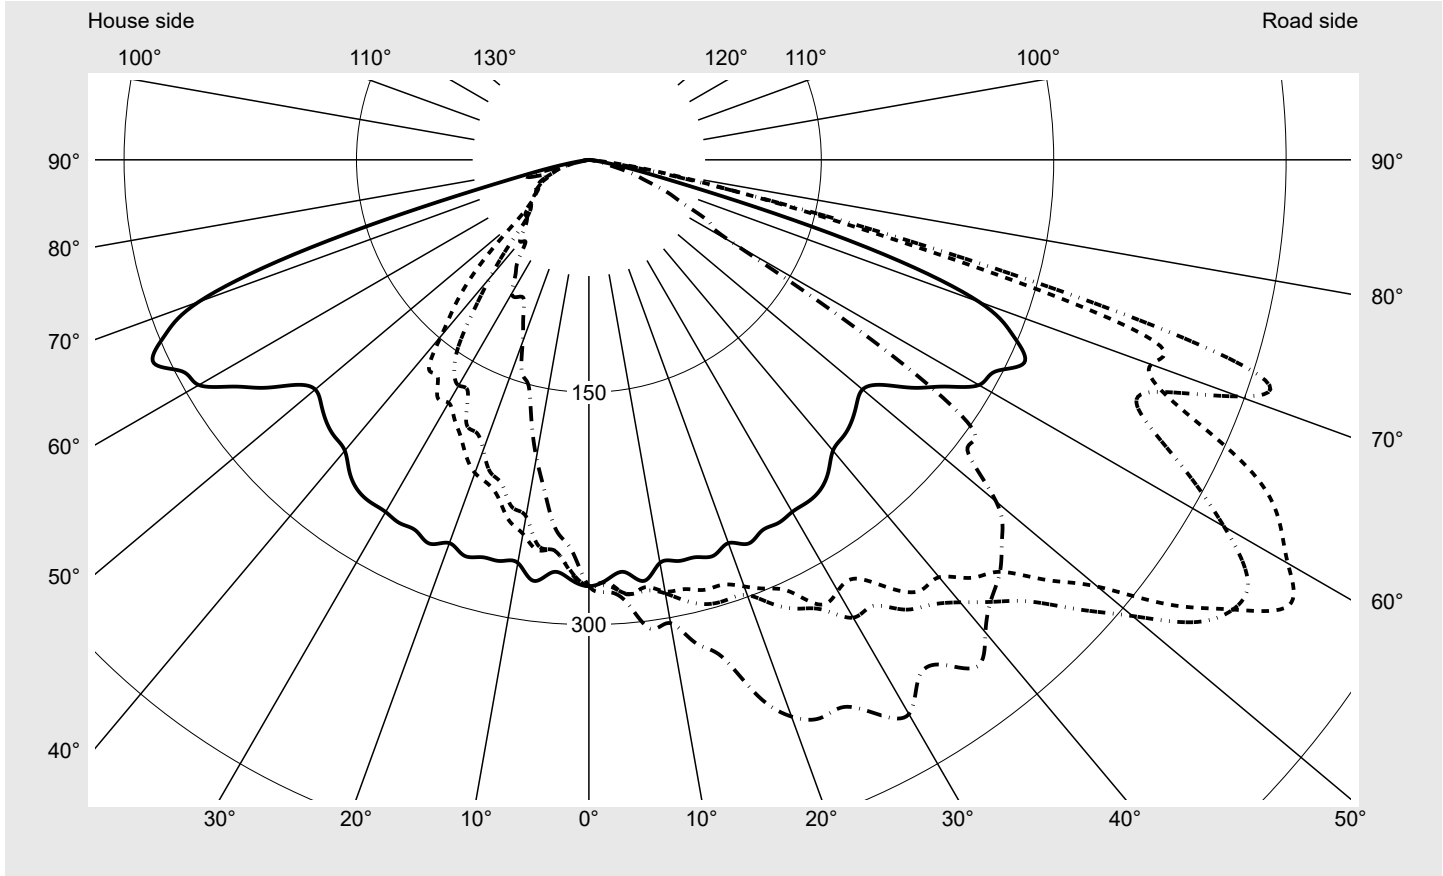

Photometric test report

Family Streetlight 31 mini toolless	Order number: 5XH6E31T08JA EAN: 4069025104434	LP number 59079_564
	Version post-top or side-entry mounting, Smart Interface up/down Optic asymmetric, wide distribution (STW1.0a G) Cover toughened safety glass Lamps LED 3000 K CRI ≥ 70 Controlgear ECG SITECO - Smart Interface Rated values Net luminous flux = 12270 lm Power consumption = 82.5 W Luminous efficacy = 148.7 lm/W	serial documentation 11.04.2024
		

Luminous intensity in cd/klm C180-0 C200-20 C205-25 C270-90 **Imax: 535 cd/klm**

Luminaire output ratios	
Eta	100.0%
Eta 0° - 90°	100.0%
Eta 90° - 180°	0.0%
Measurement conditions	
DIN EN 13032 and DIN 5032	

Envelope curve in cd/klm **KMK 57.5°** **KMK 55°** **KMK 52.5°** **KMK 50°** **siteco**

Photometric test report

Family Streetlight 31 mini toolless	Order number: 5XH6E31T08JA EAN: 4069025104434	LP number 59079_564
Table of values for luminous intensities		Maximum luminous intensity