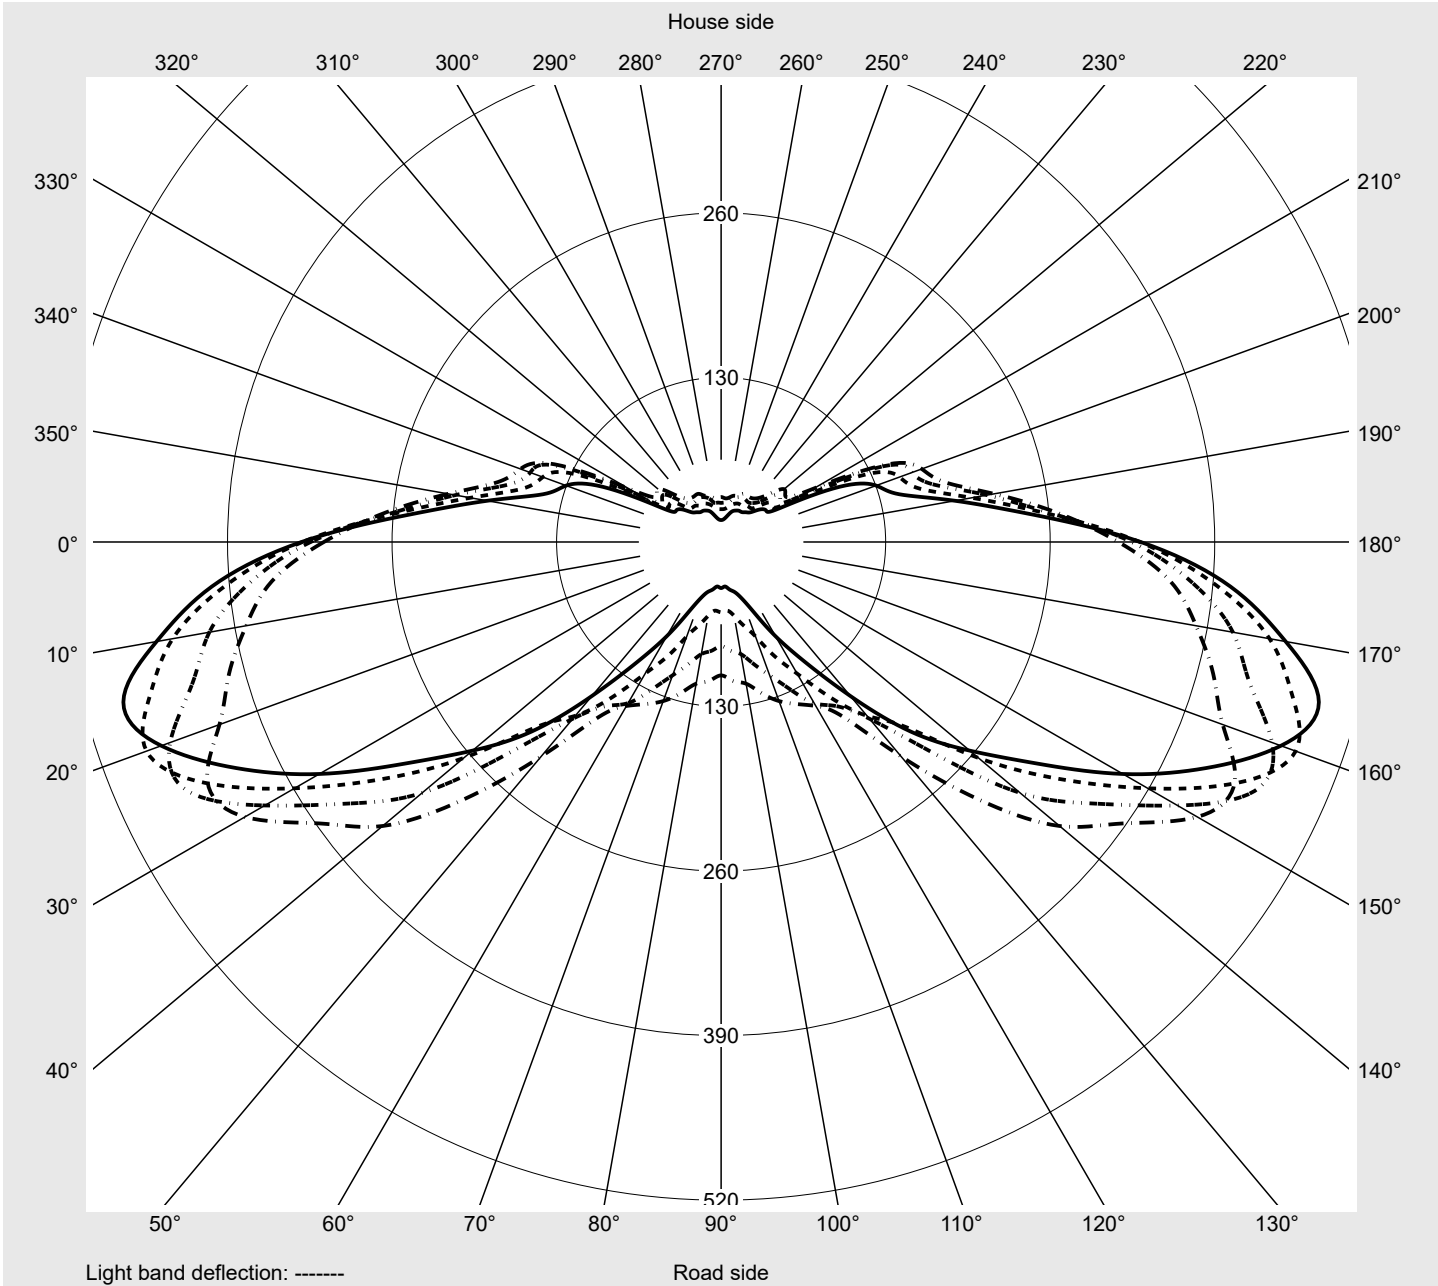

Photometric test report

Family Streetlight 31 mini toolless	Order number: 5XH6D3BN08JA EAN: 4069025104380	LP number 59078_647
	Version post-top or side-entry mounting, NEMA 7 pin (DALI) Optic asymmetric, wide distribution (ST1.0a G) Cover toughened safety glass Lamps LED 3000 K CRI ≥ 70 Controlgear ECG SITECO Rated values Net luminous flux = 12140 lm Power consumption = 81.1 W Luminous efficacy = 149.7 lm/W	serial documentation 11.04.2024

Luminous intensity in cd/klm C180-0 C195-15 C200-20 C270-90 **Imax: 489 cd/klm**

Luminaire output ratios	
Eta	100.0%
Eta 0° - 90°	100.0%
Eta 90° - 180°	0.0%

Luminous intensity class acc. to EN13201-2	
Class:	G4
Imax 70°	461.5
Imax 80°	96.1
Imax 90°	0.0
Imax >90°	0.0
Imax >95°	0.0

Measurement conditions
DIN EN 13032 and DIN 5032

Photometric test report

Family Streetlight 31 mini toolless	Order number: 5XH6D3BN08JA EAN: 4069025104380	LP number 59078_647
---	--	-------------------------------

Envelope curve in cd/klm **KMK 67.5°** **KMK 65°** **KMK 62.5°** **KMK 60°** **siteco**

Photometric test report

Family Streetlight 31 mini toolless	Order number: 5XH6D3BN08JA EAN: 4069025104380	LP number 59078_647
---	--	--------------------------------------