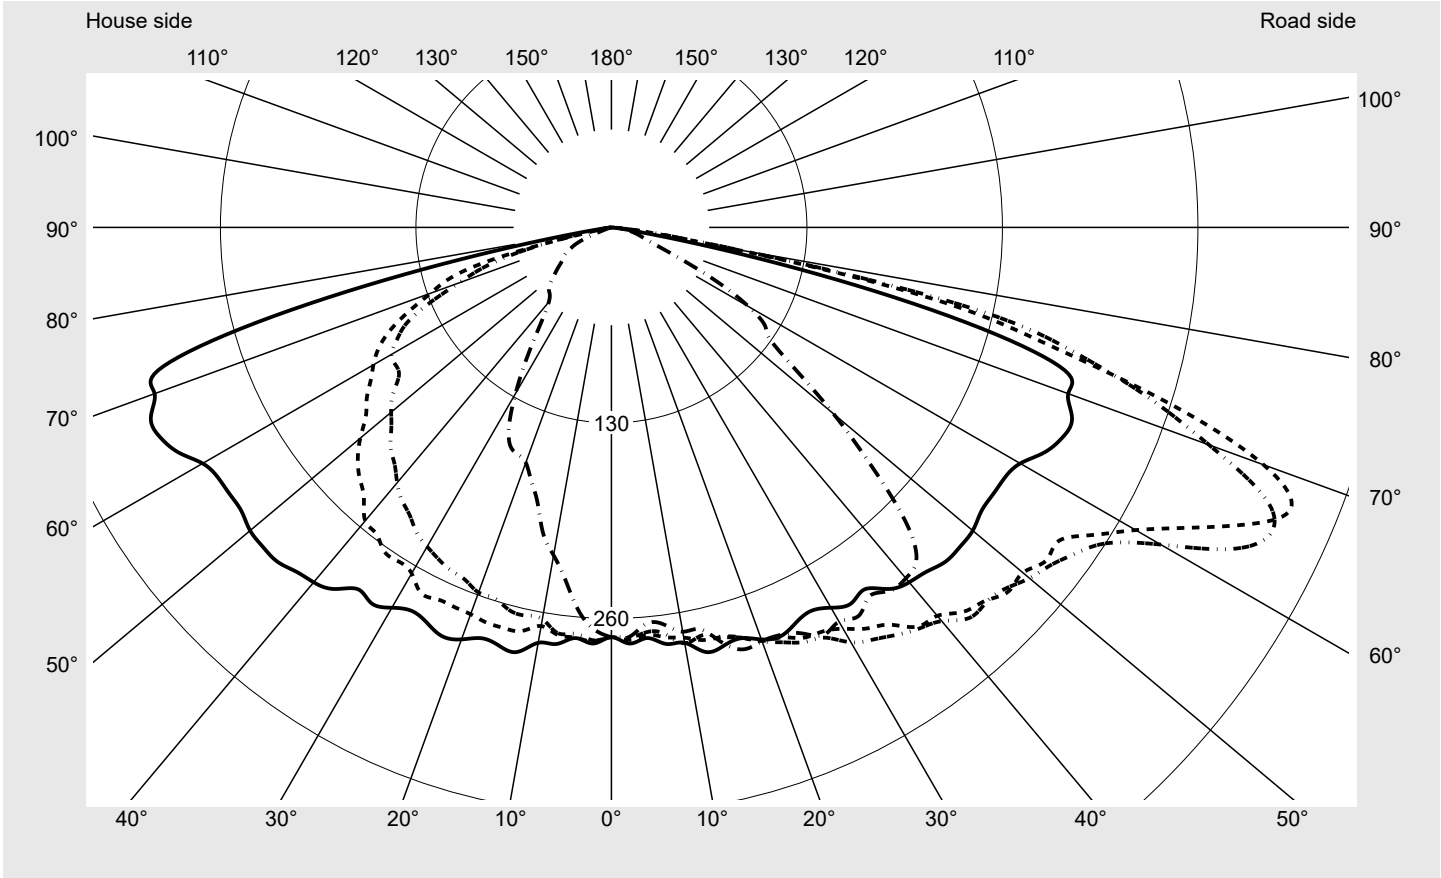

Photometric test report

Family Streetlight 31 mini toolless	Order number: 5XH6D3BN08JA EAN: 4069025104380	LP number 59078_647
	Version post-top or side-entry mounting, NEMA 7 pin (DALI) Optic asymmetric, wide distribution (ST1.0a G) Cover toughened safety glass Lamps LED 3000 K CRI ≥ 70 Controlgear ECG SITECO Rated values Net luminous flux = 12140 lm Power consumption = 81.1 W Luminous efficacy = 149.7 lm/W	serial documentation 11.04.2024

Luminous intensity in cd/klm C180-0 C195-15 C200-20 C270-90 **Imax: 489 cd/klm**

Luminaire output ratios	
Eta	100.0%
Eta 0° - 90°	100.0%
Eta 90° - 180°	0.0%

Luminous intensity class acc. to EN13201-2	
Class:	G4
Imax 70°	461.5
Imax 80°	96.1
Imax 90°	0.0
Imax >90°	0.0
Imax >95°	0.0

Envelope curve in cd/klm **KMK 67.5°** **KMK 65°** **KMK 62.5°** **KMK 60°** **siteco**

Photometric test report

Family Streetlight 31 mini toolless	Order number: 5XH6D3BN08JA EAN: 4069025104380	LP number 59078_647
---	--	--------------------------------------