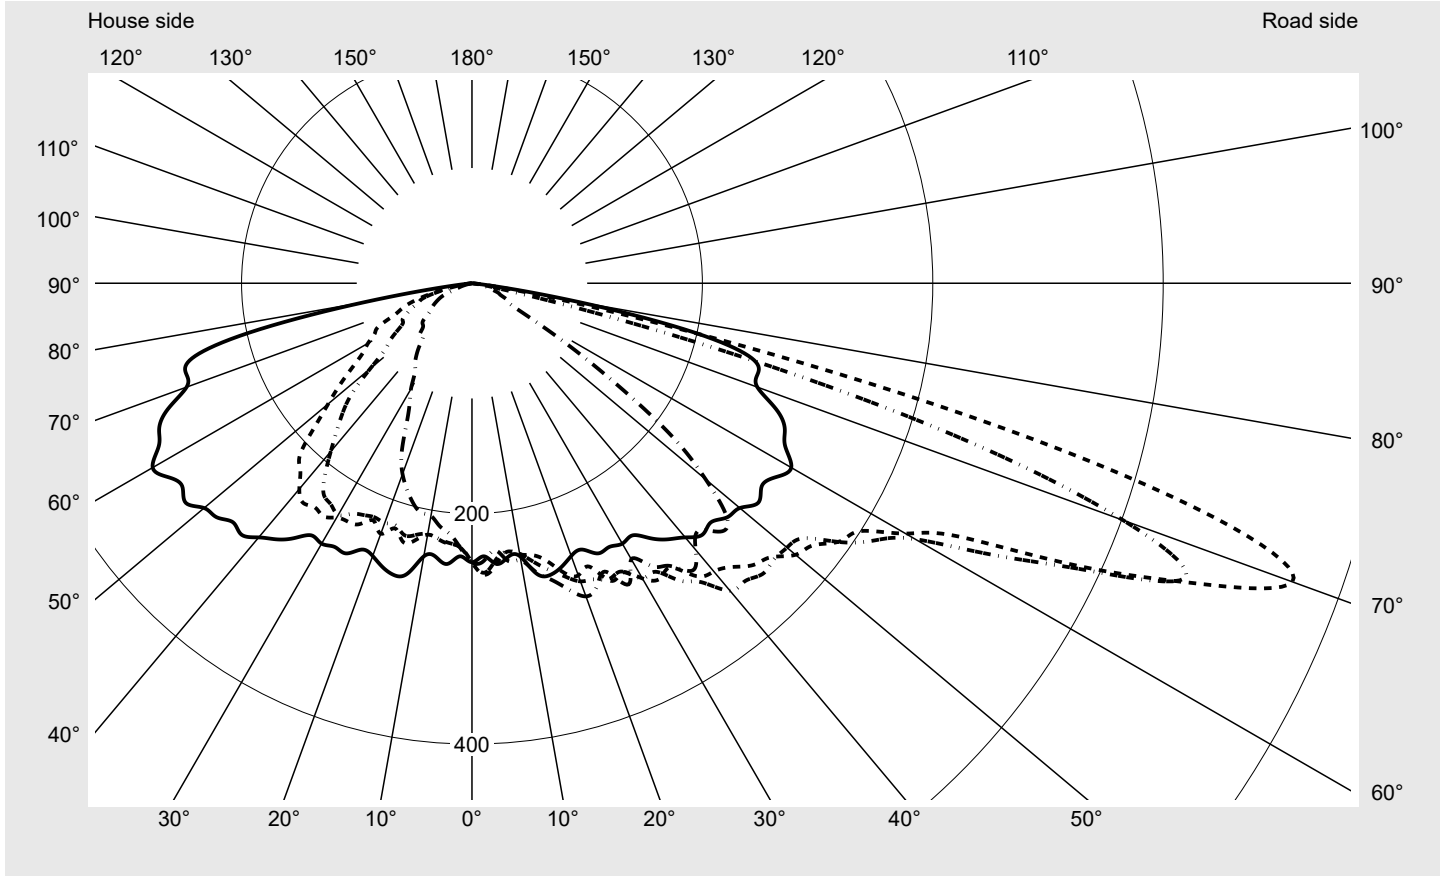

Photometric test report

Family Streetlight 31 mini toolless	Order number: 5XH6D3BN08HA EAN: 4069025104373	LP number 59076_2233
	Version post-top or side-entry mounting, NEMA 7 pin (DALI) Optic asymmetric, wide distribution (ST1.0a) Cover toughened safety glass	serial documentation 11.04.2024
	Lamps LED 3000 K CRI ≥ 70 Controlgear ECG SITECO Rated values Net luminous flux = 9240 lm Power consumption = 68.3 W Luminous efficacy = 135.3 lm/W	

Luminous intensity in cd/klm C180-0 C205-25 C210-30 C270-90 **Imax: 758 cd/klm**

Luminaire output ratios

Eta	100.0%
Eta 0° - 90°	100.0%
Eta 90° - 180°	0.0%

Luminous intensity class acc. to EN13201-2

Class:	G3
Imax 70°	757.8
Imax 80°	95.1
Imax 90°	0.0
Imax >90°	0.0
Imax >95°	0.0

Envelope curve in cd/klm **KMK 70°** **KMK 67.5°** **KMK 65°** **KMK 62.5°** **siteco**

Photometric test report

Family Streetlight 31 mini toolless	Order number: 5XH6D3BN08HA EAN: 4069025104373	LP number 59076_2233
---	--	--------------------------------