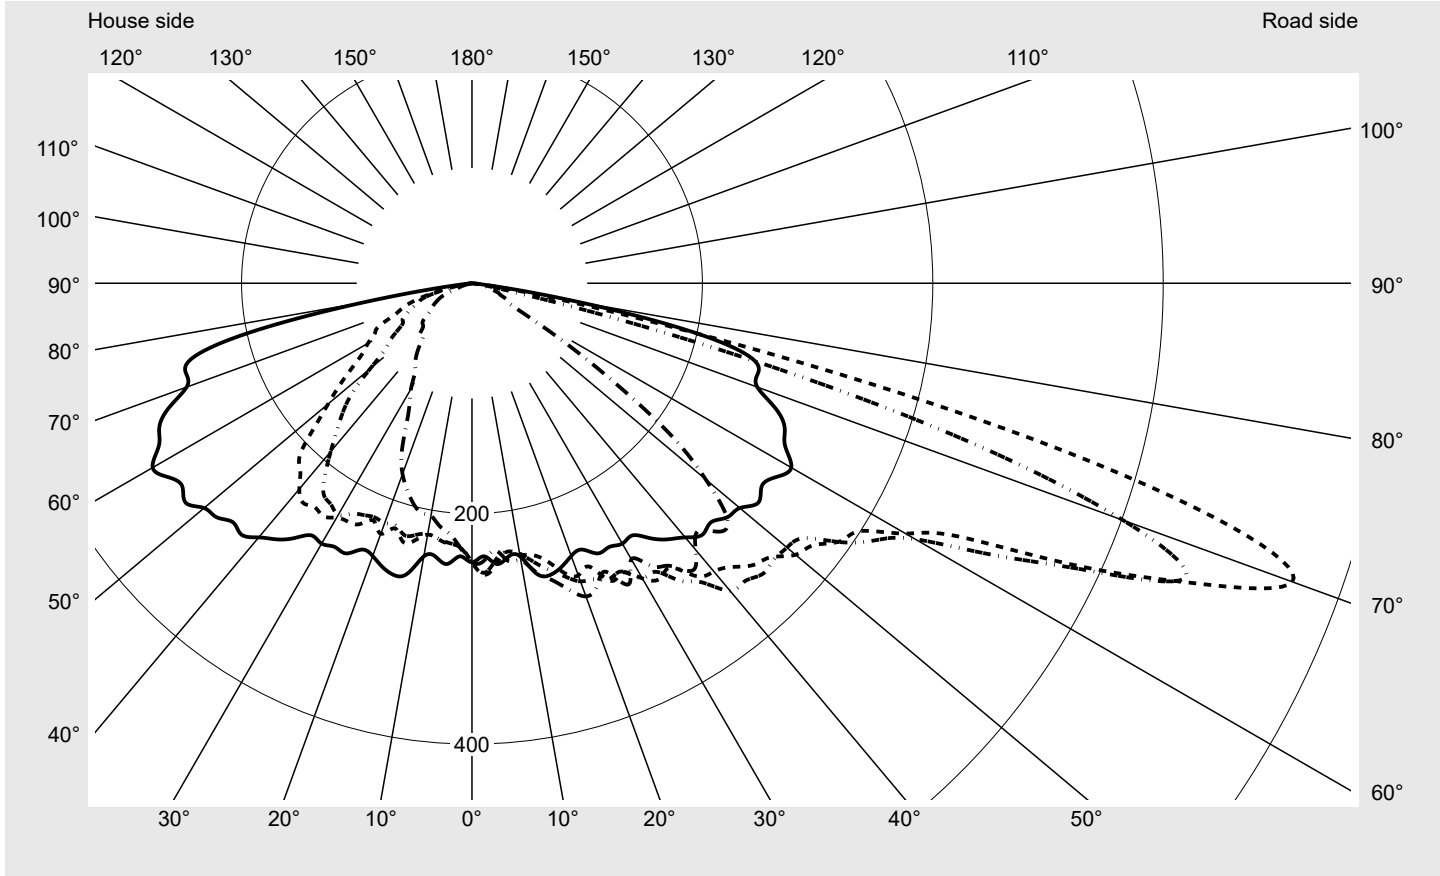

Photometric test report

Family Streetlight 31 mini toolless	Order number: 5XH6D3BN08GA EAN: 4069025104366	LP number 59076_2223
	Version post-top or side-entry mounting, NEMA 7 pin (DALI) Optic asymmetric, wide distribution (ST1.0a) Cover toughened safety glass Lamps LED 3000 K CRI ≥ 70 Controlgear ECG SITECO	serial documentation 11.04.2024
	Rated values Net luminous flux = 5710 lm Power consumption = 37.3 W Luminous efficacy = 153.1 lm/W	

Luminous intensity in cd/klm C180-0 C205-25 C210-30 C270-90 **Imax: 758 cd/klm**

Luminaire output ratios

Eta	100.0%
Eta 0° - 90°	100.0%
Eta 90° - 180°	0.0%

Luminous intensity class acc. to EN13201-2

Class:	G3
Imax 70°	757.8
Imax 80°	95.1
Imax 90°	0.0
Imax >90°	0.0
Imax >95°	0.0

Envelope curve in cd/klm **KMK 70°** **KMK 67.5°** **KMK 65°** **KMK 62.5°** **siteco**

Photometric test report

Family Streetlight 31 mini toolless	Order number: 5XH6D3BN08GA EAN: 4069025104366	LP number 59076_2223
Table of values for luminous intensities		Maximum luminous intensity