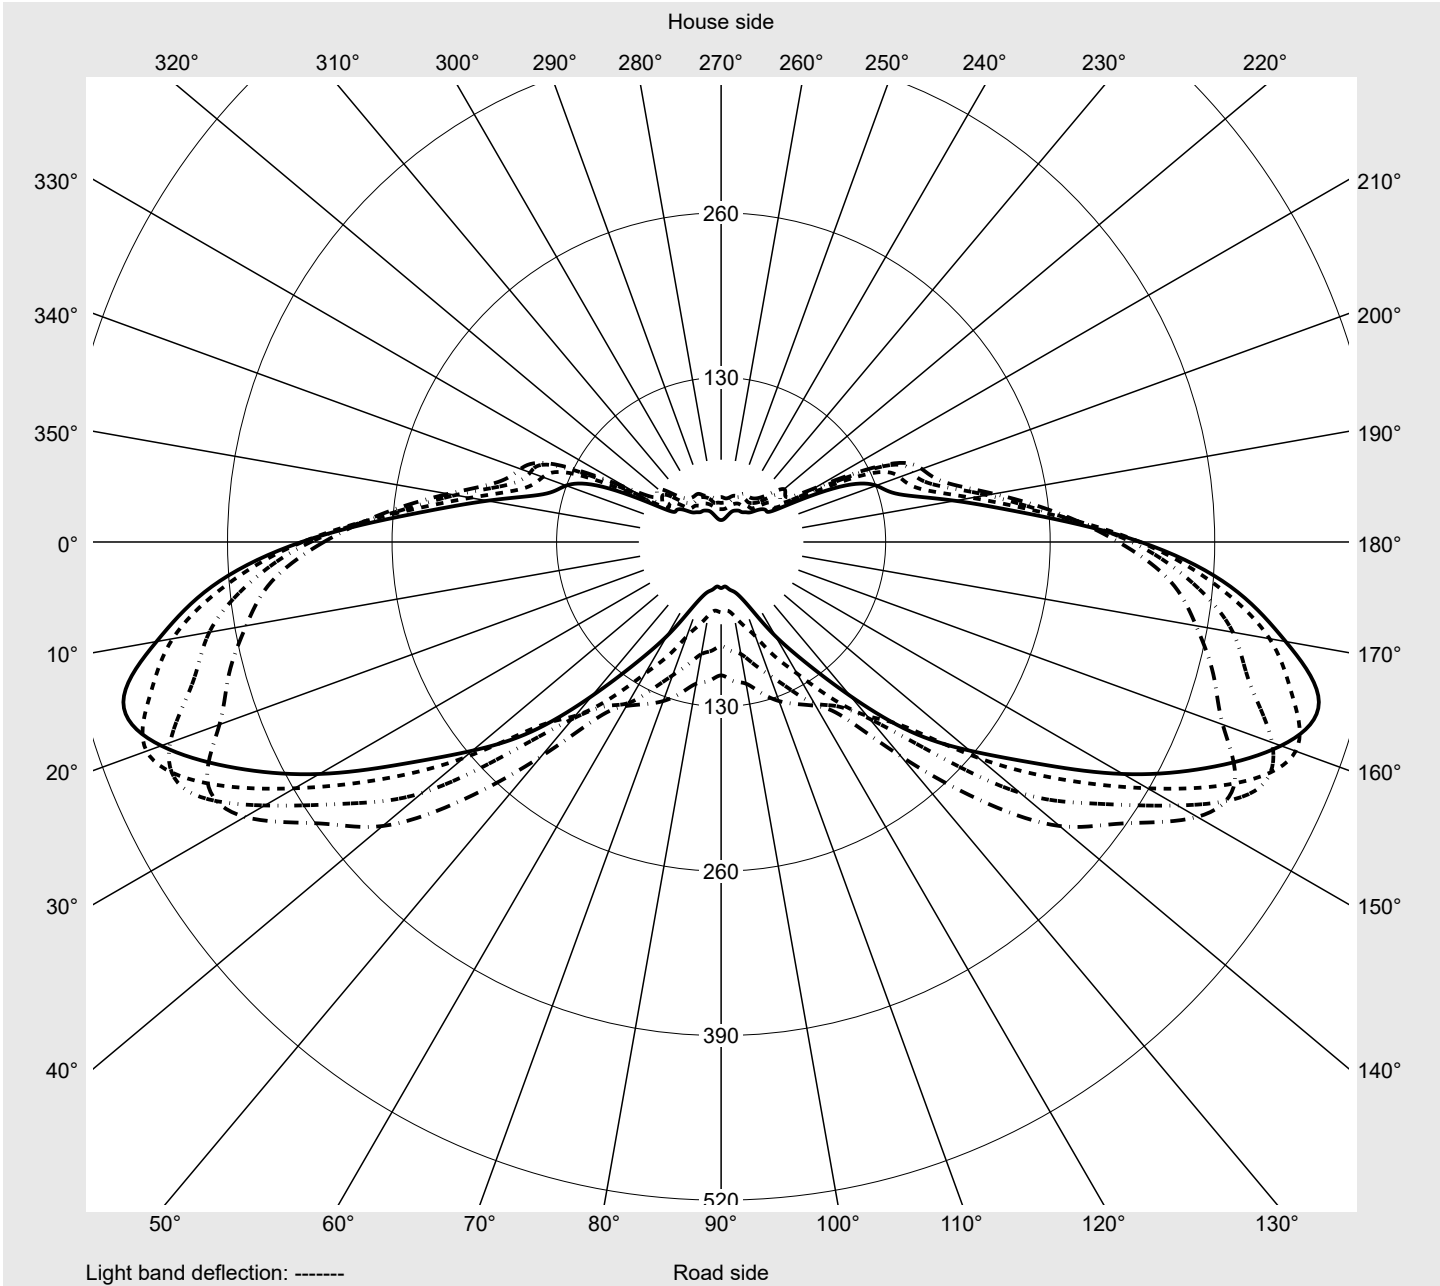

Photometric test report

Family Streetlight 31 mini toolless	Order number: 5XH6D3AS08JA EAN: 4069025104298	LP number 59078_627
	Version post-top or side-entry mounting, Smart Interface up Optic asymmetric, wide distribution (ST1.0a G) Cover toughened safety glass Lamps LED 3000 K CRI ≥ 70 Controlgear ECG SITECO - Smart Interface Rated values Net luminous flux = 12270 lm Power consumption = 82.5 W Luminous efficacy = 148.7 lm/W	serial documentation 11.04.2024

Luminous intensity in cd/klm C180-0 C195-15 C200-20 C270-90 **Imax: 489 cd/klm**

Luminaire output ratios	
Eta	100.0%
Eta 0° - 90°	100.0%
Eta 90° - 180°	0.0%

Luminous intensity class acc. to EN13201-2	
Class:	G4
Imax 70°	461.5
Imax 80°	96.1
Imax 90°	0.0
Imax >90°	0.0
Imax >95°	0.0

Measurement conditions
DIN EN 13032 and DIN 5032

Photometric test report

Family Streetlight 31 mini toolless	Order number: 5XH6D3AS08JA EAN: 4069025104298	LP number 59078_627
--	--	--------------------------------------

Envelope curve in cd/klm **KMK 67.5°** **KMK 65°** **KMK 62.5°** **KMK 60°** **siteco**

Photometric test report

Family Streetlight 31 mini toolless	Order number: 5XH6D3AS08JA EAN: 4069025104298	LP number 59078_627
Table of values for luminous intensities		Maximum luminous intensity