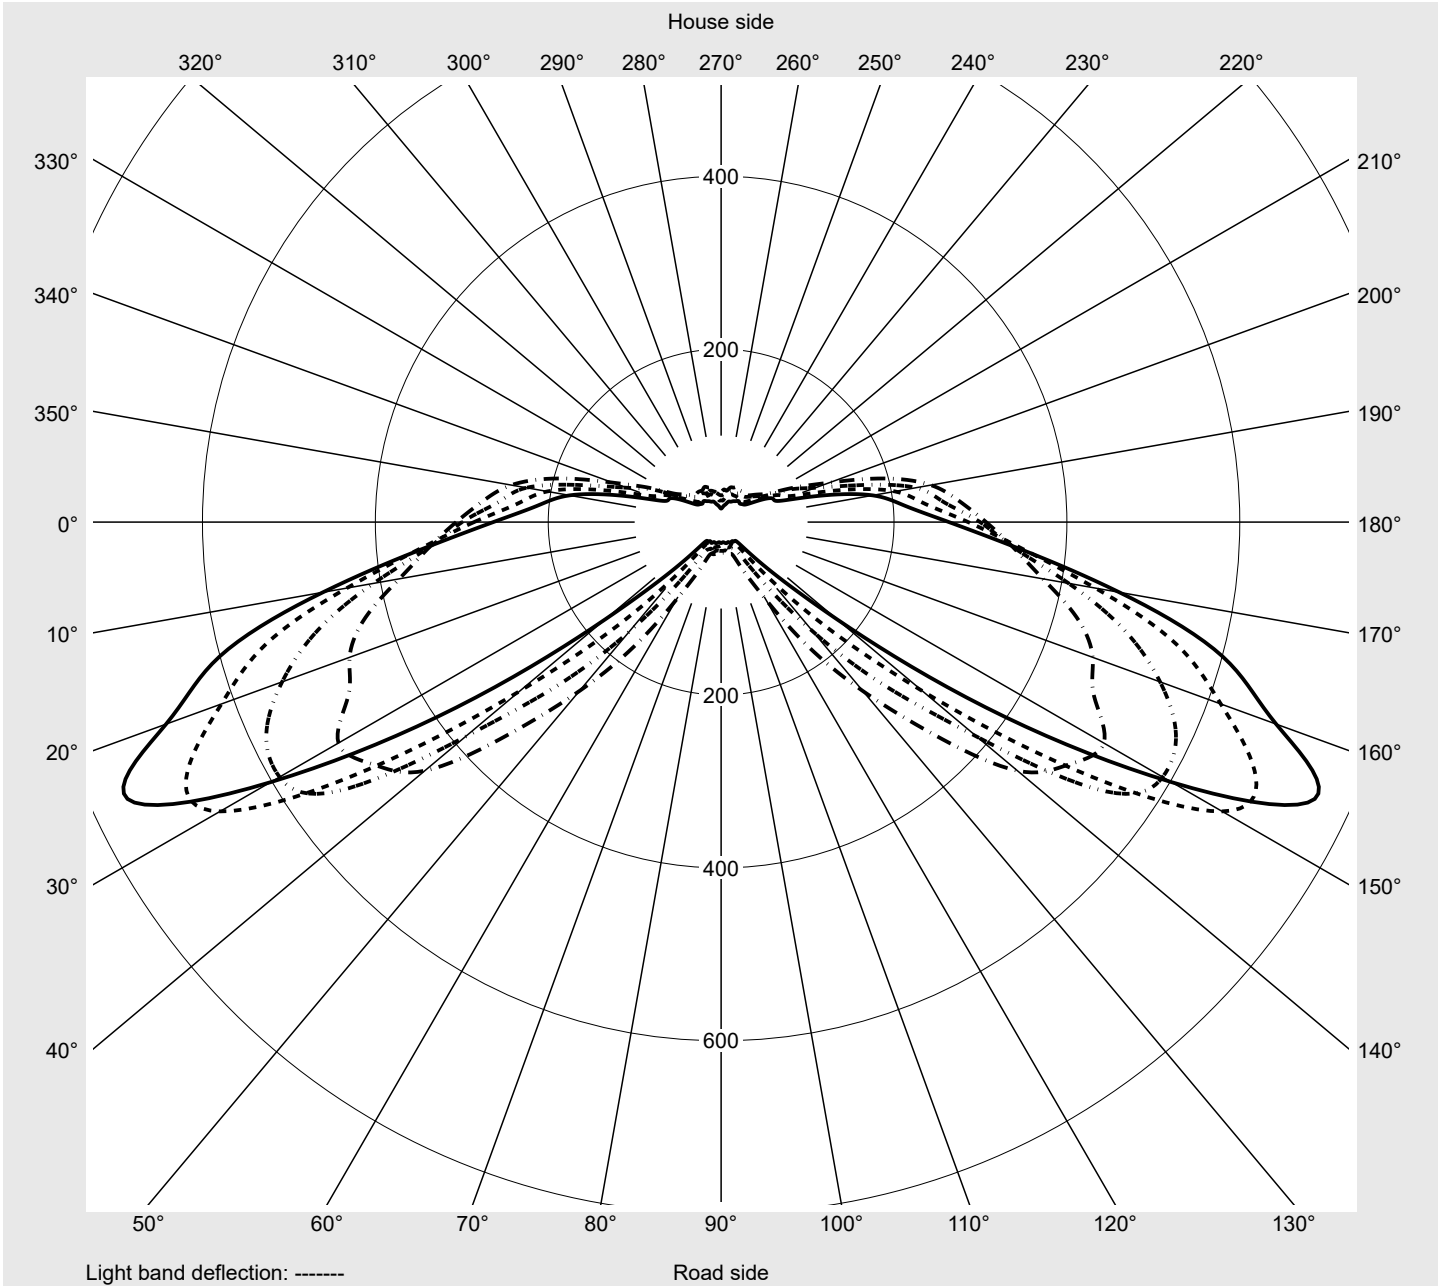

Photometric test report

Family Streetlight 31 mini toolless	Order number: 5XH6D3AS08HA EAN: 4069025104281	LP number 59076_2193
	Version post-top or side-entry mounting, Smart Interface up Optic asymmetric, wide distribution (ST1.0a) Cover toughened safety glass Lamps LED 3000 K CRI ≥ 70 Controlgear ECG SITECO - Smart Interface Rated values Net luminous flux = 9230 lm Power consumption = 68.2 W Luminous efficacy = 135.3 lm/W	serial documentation 11.04.2024

Luminous intensity in cd/klm C180-0 C205-25 C210-30 C270-90 **Imax: 758 cd/klm**

Luminaire output ratios	
Eta	100.0%
Eta 0° - 90°	100.0%
Eta 90° - 180°	0.0%
Measurement conditions	
DIN EN 13032 and DIN 5032	

Luminous intensity class acc. to EN13201-2	
Class:	G3
Imax 70°	757.8
Imax 80°	95.1
Imax 90°	0.0
Imax >90°	0.0
Imax >95°	0.0

Photometric test report

Family Streetlight 31 mini toolless	Order number: 5XH6D3AS08HA EAN: 4069025104281	LP number 59076_2193
--	--	---------------------------------------

Envelope curve in cd/klm **KMK 70°** **KMK 67.5°** **KMK 65°** **KMK 62.5°** **siteco**

Photometric test report

Family Streetlight 31 mini toolless	Order number: 5XH6D3AS08HA EAN: 4069025104281	LP number 59076_2193
---	--	--------------------------------