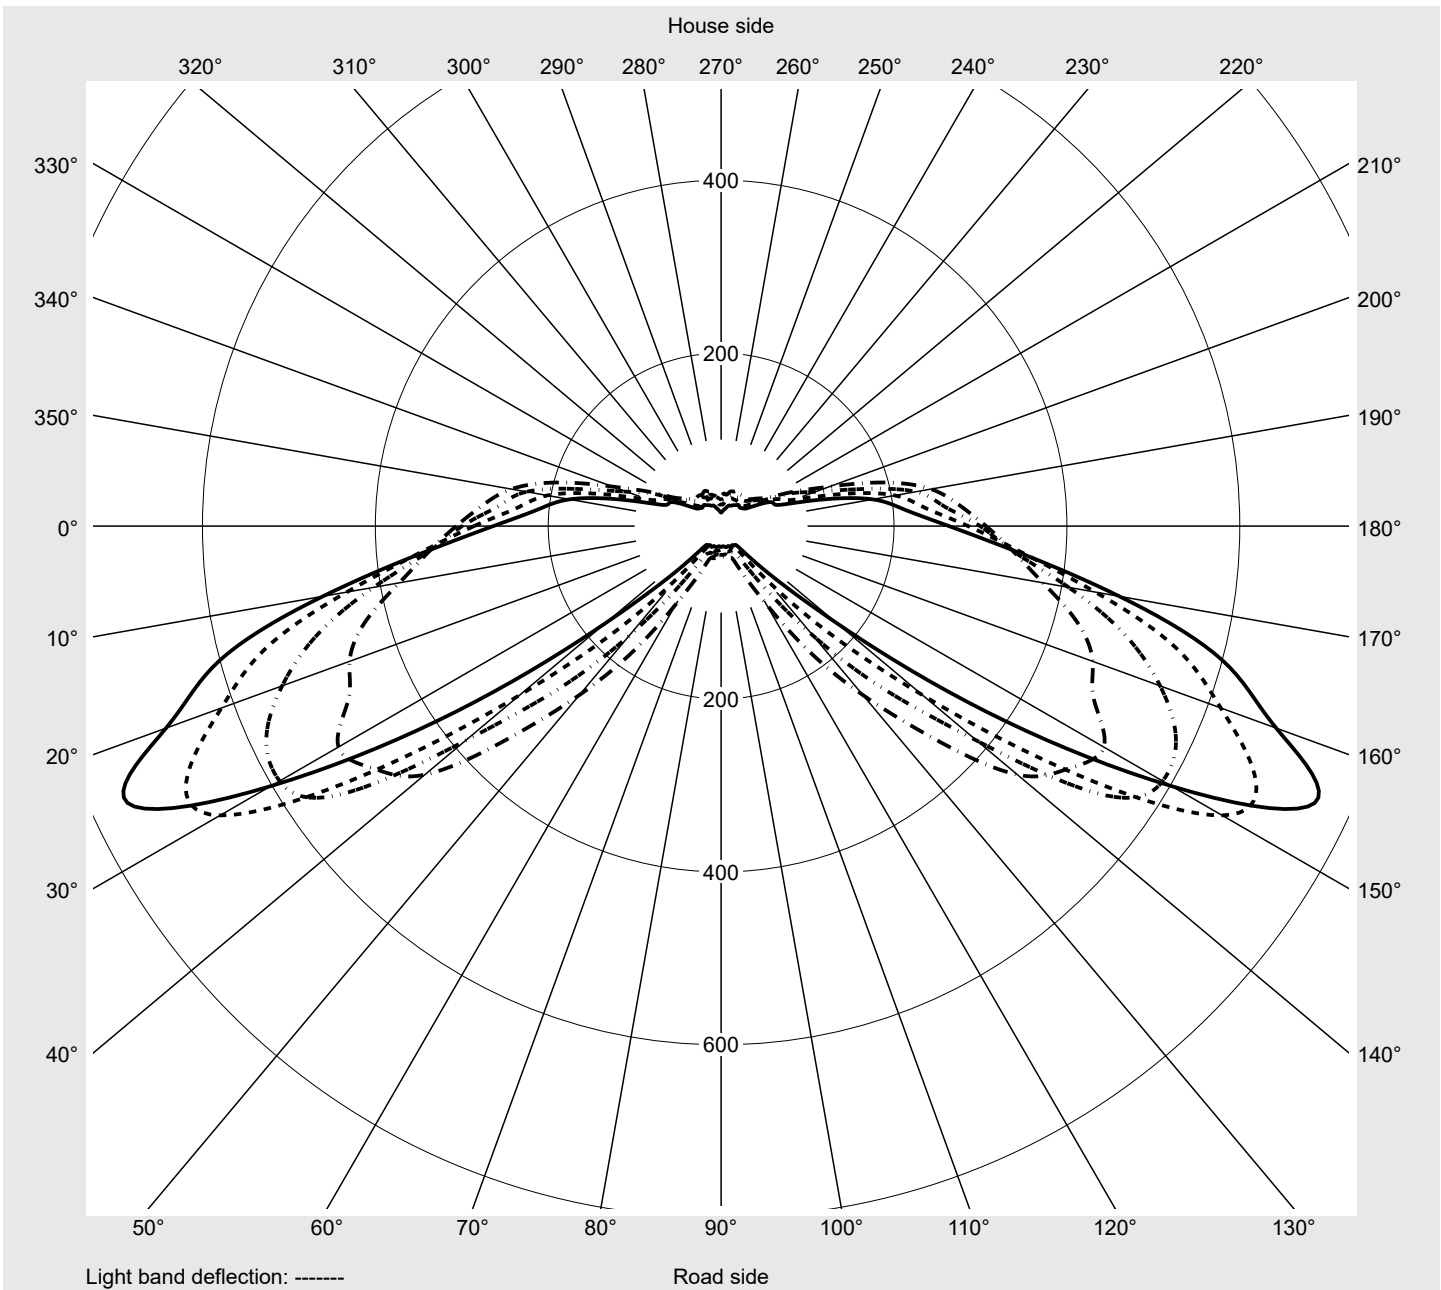

Photometric test report

| | | |
|--|---|--|
| Family Streetlight 31 mini toolless | Order number: 5XH6D31T08HA EAN: 4069025103918 | LP number 59076_2208 |
| | Version post-top or side-entry mounting, Smart Interface up/down Optic asymmetric, wide distribution (ST1.0a) Cover toughened safety glass Lamps LED 3000 K CRI ≥ 70 Controlgear ECG SITECO - Smart Interface Rated values Net luminous flux = 9230 lm Power consumption = 68.2 W Luminous efficacy = 135.3 lm/W | serial documentation 11.04.2024 |

Luminous intensity in cd/klm C180-0 C205-25 C210-30 C270-90 **Imax: 758 cd/klm**

| Luminaire output ratios | |
|-------------------------|--------|
| Eta | 100.0% |
| Eta 0° - 90° | 100.0% |
| Eta 90° - 180° | 0.0% |

| Luminous intensity class acc. to EN13201-2 | |
|--|-------|
| Class: | G3 |
| Imax 70° | 757.8 |
| Imax 80° | 95.1 |
| Imax 90° | 0.0 |
| Imax >90° | 0.0 |
| Imax >95° | 0.0 |

Measurement conditions
DIN EN 13032 and DIN 5032

Envelope curve in cd/klm **KMK 70°** **KMK 67.5°** **KMK 65°** **KMK 62.5°** **siteco**

Photometric test report

| | | |
|---|--|--------------------------------|
| Family Streetlight 31 mini toolless | Order number: 5XH6D31T08HA EAN: 4069025103918 | LP number 59076_2208 |
|---|--|--------------------------------|