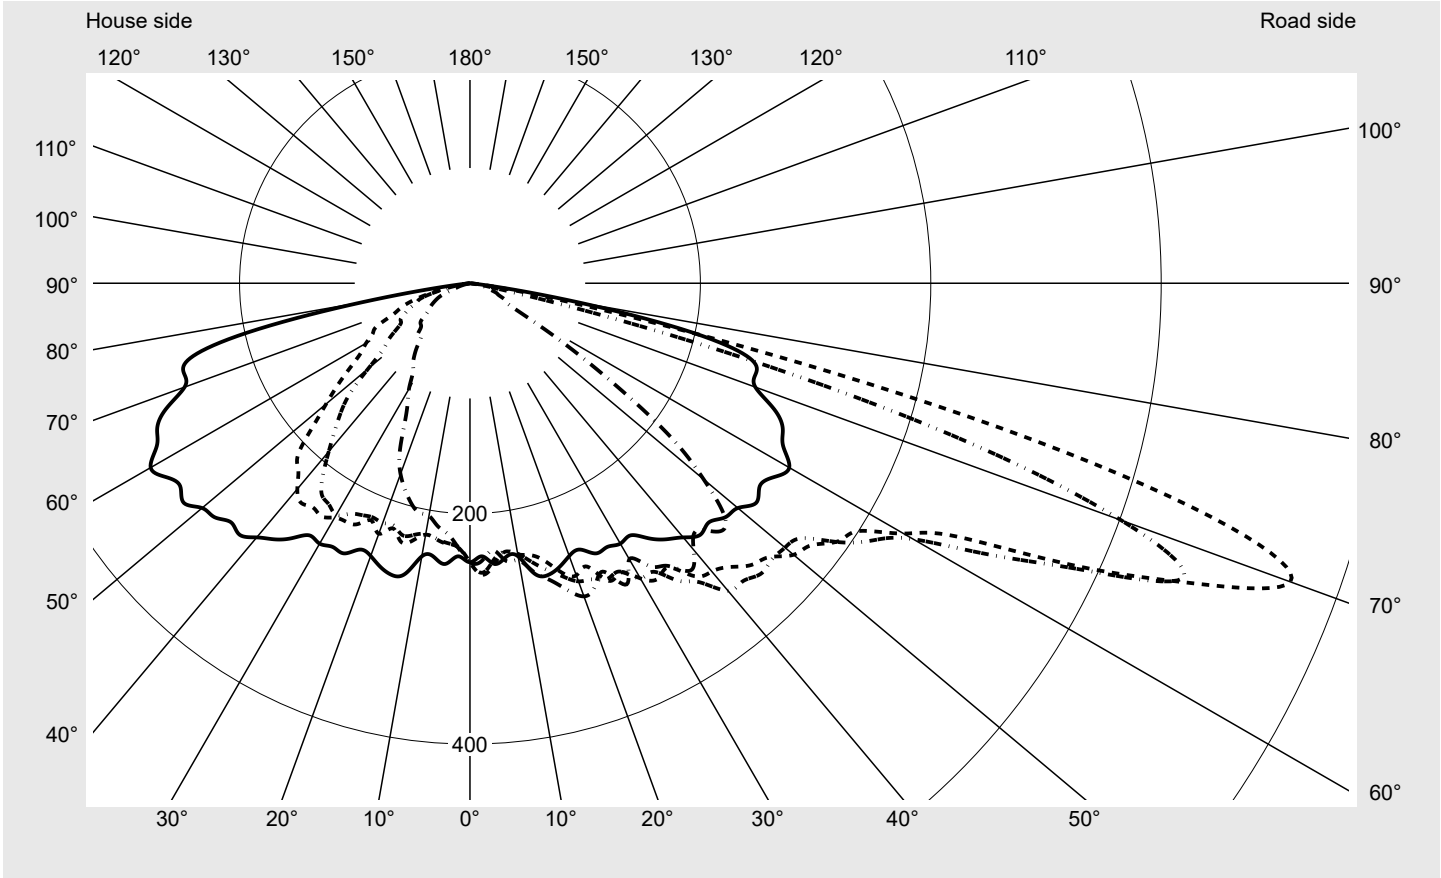

Photometric test report

| | | |
|--|---|--|
| Family Streetlight 31 mini toolless | Order number: 5XH6D31T08HA EAN: 4069025103918 | LP number 59076_2208 |
| | Version post-top or side-entry mounting, Smart Interface up/down Optic asymmetric, wide distribution (ST1.0a) Cover toughened safety glass Lamps LED 3000 K CRI ≥ 70 Controlgear ECG SITECO - Smart Interface Rated values Net luminous flux = 9230 lm Power consumption = 68.2 W Luminous efficacy = 135.3 lm/W | serial documentation 11.04.2024 |

Luminous intensity in cd/klm C180-0 C205-25 C210-30 C270-90 **Imax: 758 cd/klm**

| Luminaire output ratios | |
|-------------------------|--------|
| Eta | 100.0% |
| Eta 0° - 90° | 100.0% |
| Eta 90° - 180° | 0.0% |