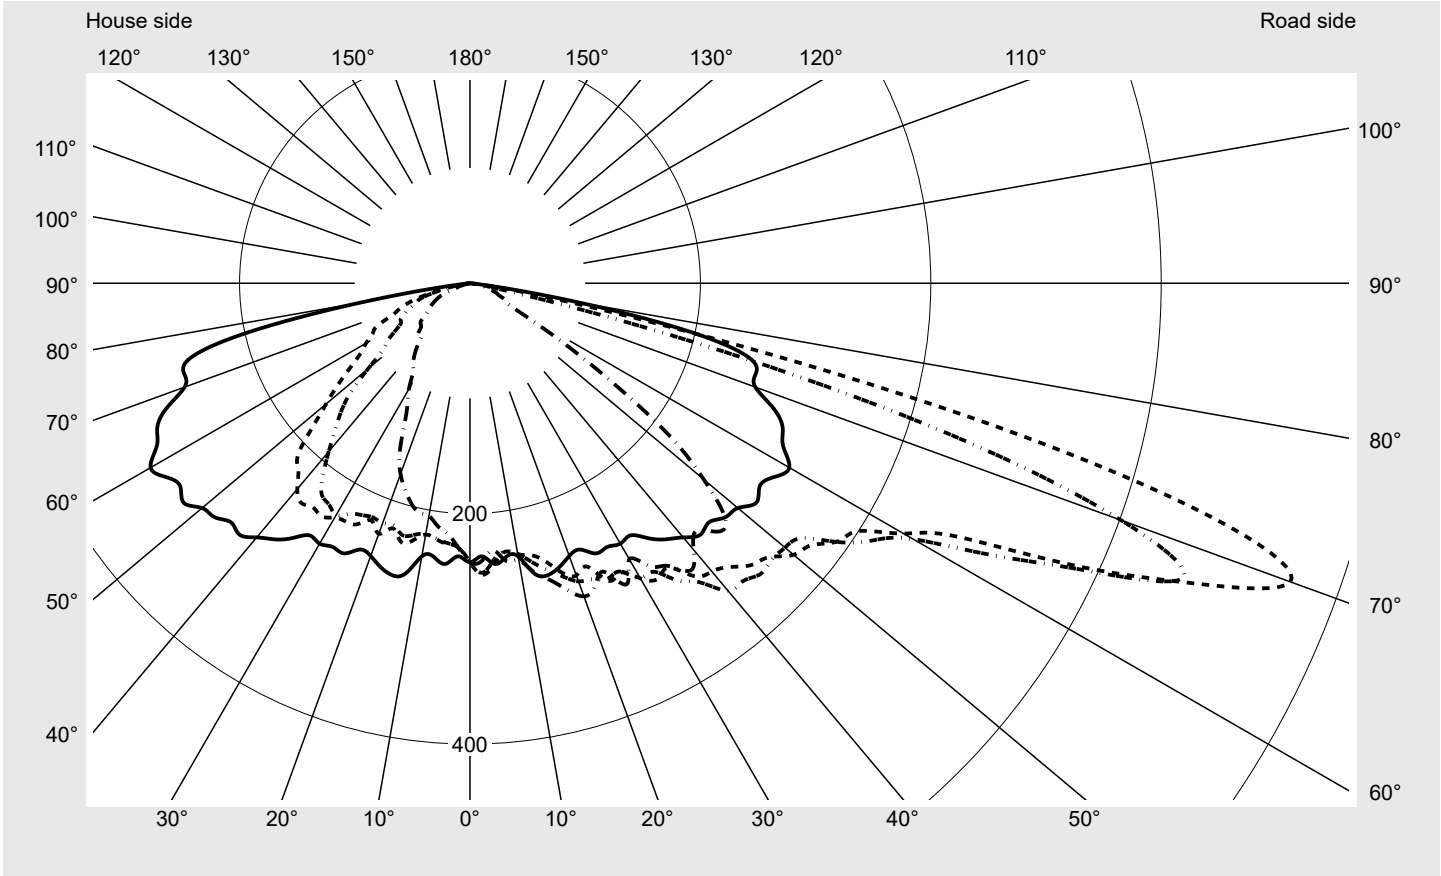

Photometric test report

Family Streetlight 31 mini toolless	Order number: 5XH6D31T08GA EAN: 4069025103901	LP number 59076_2198
	Version post-top or side-entry mounting, Smart Interface up/down Optic asymmetric, wide distribution (ST1.0a) Cover toughened safety glass Lamps LED 3000 K CRI ≥ 70 Controlgear ECG SITECO - Smart Interface Rated values Net luminous flux = 5880 lm Power consumption = 39.3 W Luminous efficacy = 149.6 lm/W	serial documentation 11.04.2024

Luminous intensity in cd/klm C180-0 C205-25 C210-30 C270-90 **Imax: 758 cd/klm**

Luminaire output ratios	
Eta	100.0%
Eta 0° - 90°	100.0%
Eta 90° - 180°	0.0%
Measurement conditions	
DIN EN 13032 and DIN 5032	

Luminous intensity class acc. to EN13201-2	
Class:	G3
Imax 70°	757.8
Imax 80°	95.1
Imax 90°	0.0
Imax >90°	0.0
Imax >95°	0.0

Photometric test report

Family Streetlight 31 mini toolless	Order number: 5XH6D31T08GA EAN: 4069025103901	LP number 59076_2198
---	--	--------------------------------

Envelope curve in cd/klm **KMK 70°** **KMK 67.5°** **KMK 65°** **KMK 62.5°** **siteco**

Photometric test report

Family Streetlight 31 mini toolless	Order number: 5XH6D31T08GA EAN: 4069025103901	LP number 59076_2198
Table of values for luminous intensities		Maximum luminous intensity
		siteco