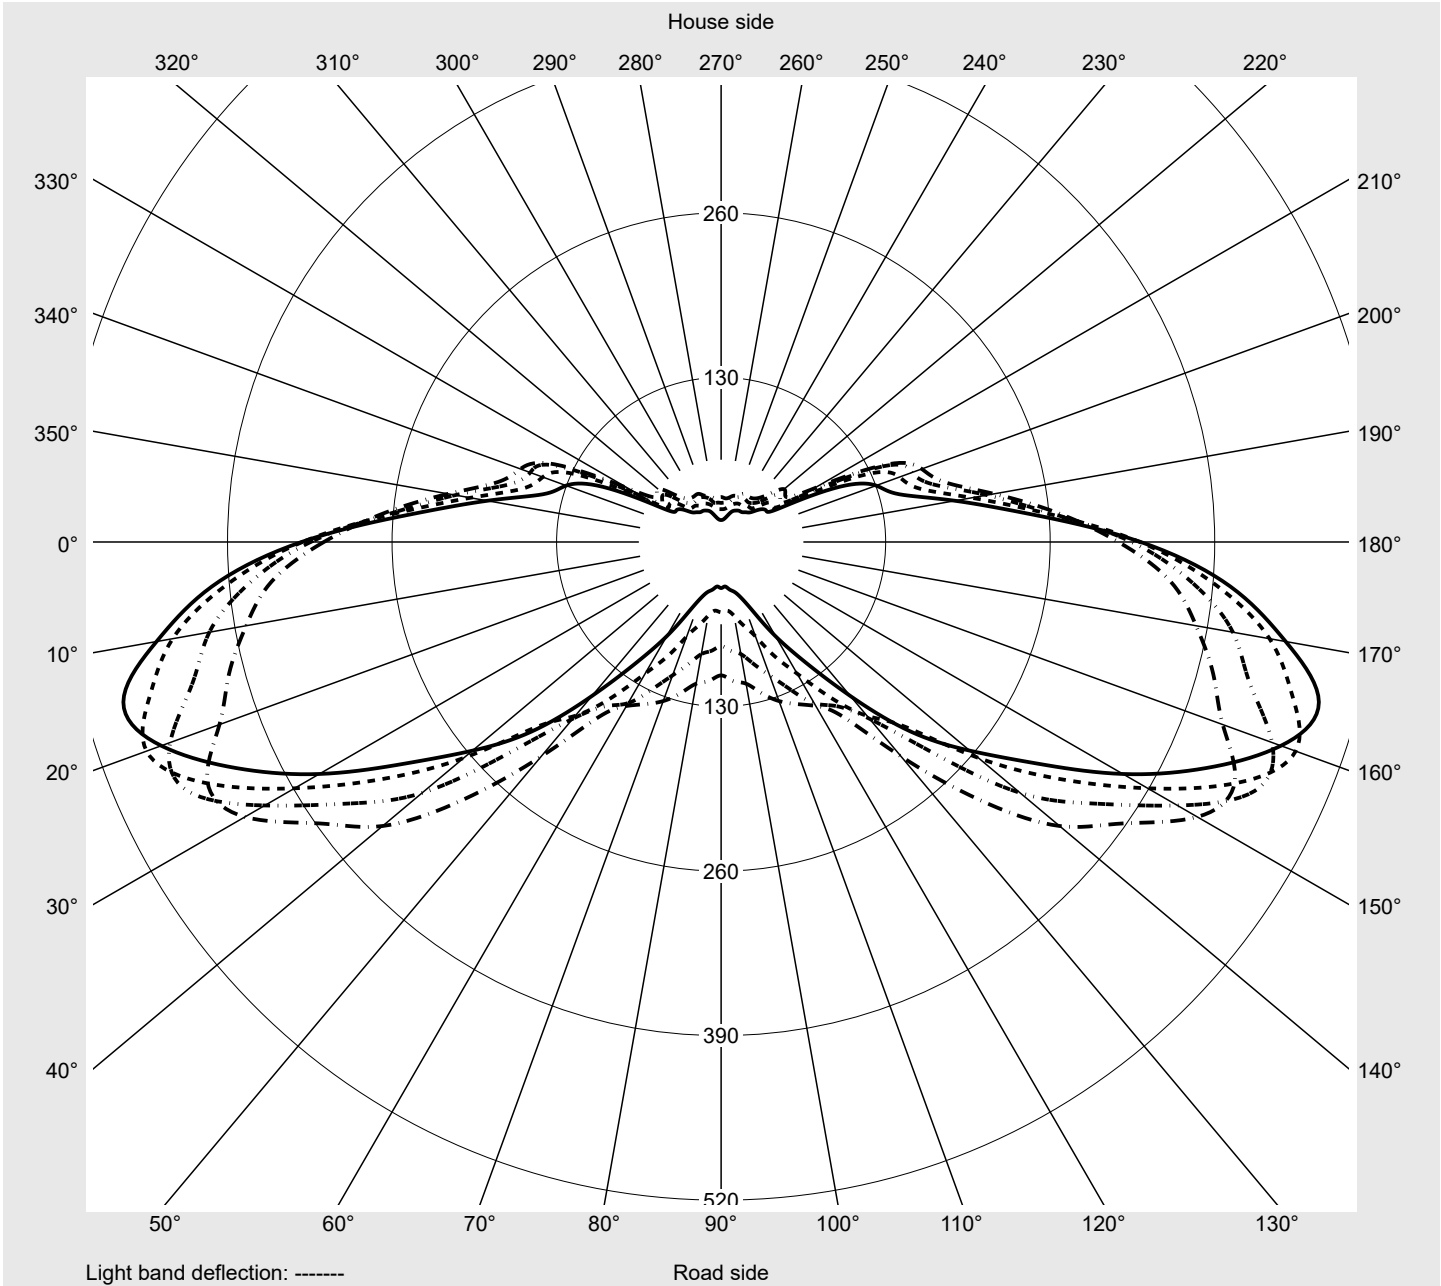

Photometric test report

Family Streetlight 31 mini toolless	Order number: 5XH6D31B08JA EAN: 4069025103734	LP number 59078_602
	Version post-top or side-entry mounting Optic asymmetric, wide distribution (ST1.0a G) Cover toughened safety glass Lamps LED 3000 K CRI ≥ 70 Controlgear ECG SITECO Rated values Net luminous flux = 12140 lm Power consumption = 81.1 W Luminous efficacy = 149.7 lm/W	serial documentation 11.04.2024

Luminous intensity in cd/klm C180-0 C195-15 C200-20 C270-90 **Imax: 489 cd/klm**

Luminaire output ratios

Eta	100.0%
Eta 0° - 90°	100.0%
Eta 90° - 180°	0.0%

Luminous intensity class acc. to EN13201-2

Class:	G4
Imax 70°	461.5
Imax 80°	96.1
Imax 90°	0.0
Imax >90°	0.0
Imax >95°	0.0

Measurement conditions

DIN EN 13032 and DIN 5032

Photometric test report

Family Streetlight 31 mini toolless	Order number: 5XH6D31B08JA EAN: 4069025103734	LP number 59078_602
--	--	--------------------------------------

Envelope curve in cd/klm **KMK 67.5°** **KMK 65°** **KMK 62.5°** **KMK 60°** **siteco**

Photometric test report

Family Streetlight 31 mini toolless	Order number: 5XH6D31B08JA EAN: 4069025103734	LP number 59078_602
---	--	--------------------------------------