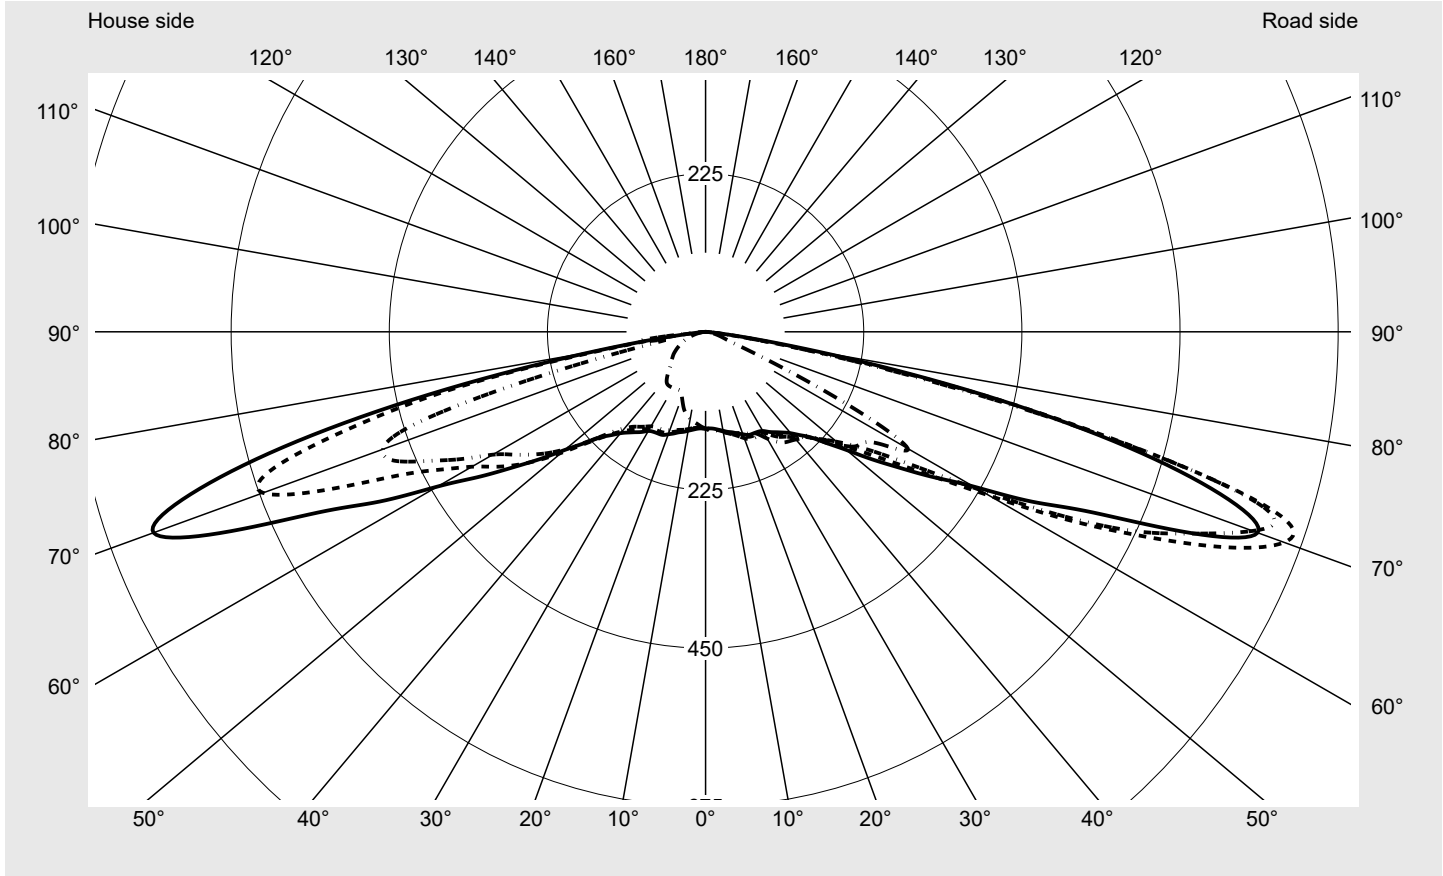

Photometric test report

Family Streetlight 31 mini toolless	Order number: 5XH6A31T08GA EAN: 4069025103543	LP number 59580_274
	Version post-top or side-entry mounting, Smart Interface up/down Optic asymmetric, extremely wide distribution (P1.0a) Cover toughened safety glass Lamps LED 3000 K CRI ≥ 70 Controlgear ECG SITECO - Smart Interface Rated values Net luminous flux = 5710 lm Power consumption = 39.3 W Luminous efficacy = 145.3 lm/W	serial documentation 11.04.2024

Luminous intensity in cd/klm C180-0 C185-5 C190-10 C270-90 **Imax: 876 cd/klm**

Luminaire output ratios	
Eta	100.0%
Eta 0° - 90°	100.0%
Eta 90° - 180°	0.0%

Luminous intensity class acc. to EN13201-2	
Class:	G1
Imax 70°	876.0
Imax 80°	162.9
Imax 90°	0.0
Imax >90°	0.0
Imax >95°	0.0

Measurement conditions
DIN EN 13032 and DIN 5032

Photometric test report

Family Streetlight 31 mini toolless	Order number: 5XH6A31T08GA EAN: 4069025103543	LP number 59580_274
--	--	--------------------------------------

Envelope curve in cd/klm **KMK 70°** **KMK 67.5°** **KMK 65°** **KMK 62.5°** **siteco**

Photometric test report

Family Streetlight 31 mini toolless	Order number: 5XH6A31T08GA EAN: 4069025103543	LP number 59580_274
Table of values for luminous intensities		Maximum luminous intensity
		siteco