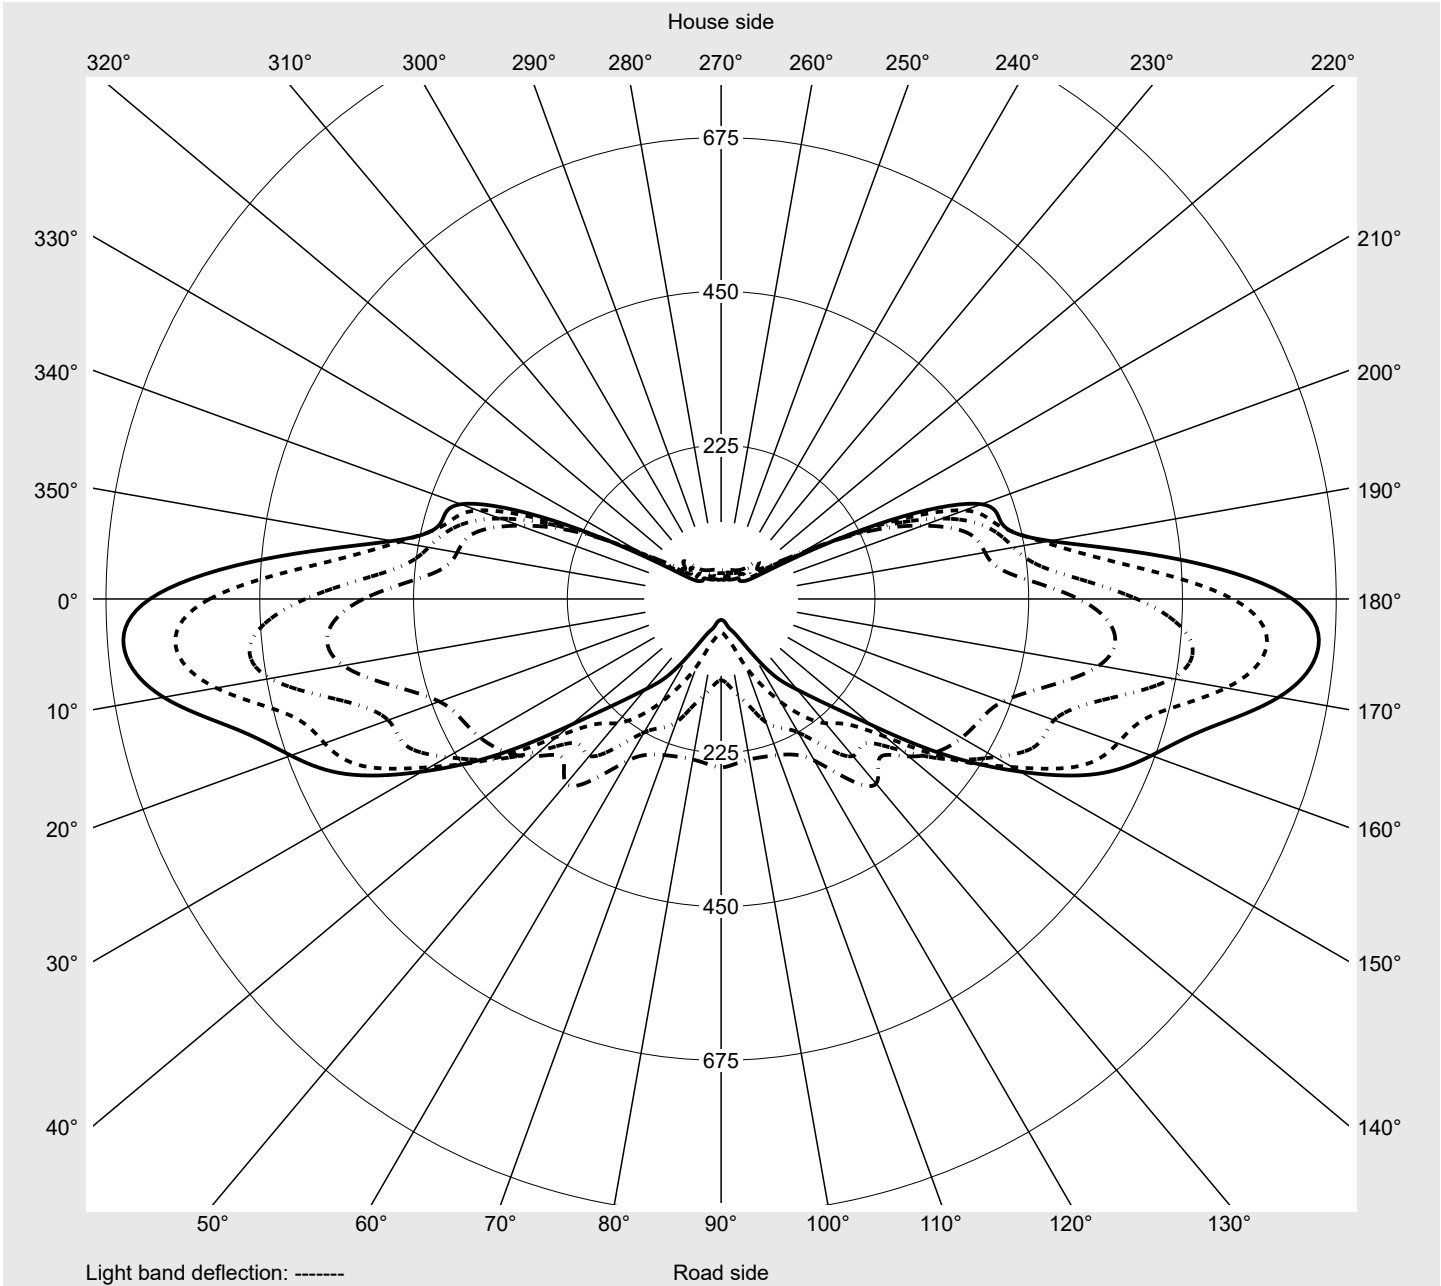

Photometric test report

Family Streetlight 31 mini toolless	Order number: 5XH6A31T08GA EAN: 4069025103543	LP number 59580_274
	Version post-top or side-entry mounting, Smart Interface up/down Optic asymmetric, extremely wide distribution (P1.0a) Cover toughened safety glass Lamps LED 3000 K CRI ≥ 70 Controlgear ECG SITECO - Smart Interface Rated values Net luminous flux = 5710 lm Power consumption = 39.3 W Luminous efficacy = 145.3 lm/W	serial documentation 11.04.2024

Luminous intensity in cd/klm C180-0 C185-5 C190-10 C270-90 **Imax: 876 cd/klm**

Luminaire output ratios	
Eta	100.0%
Eta 0° - 90°	100.0%
Eta 90° - 180°	0.0%

Luminous intensity class acc. to EN13201-2	
Class:	G1
Imax 70°	876.0
Imax 80°	162.9
Imax 90°	0.0
Imax >90°	0.0
Imax >95°	0.0

Measurement conditions
DIN EN 13032 and DIN 5032

Photometric test report

Family Streetlight 31 mini toolless	Order number: 5XH6A31T08GA EAN: 4069025103543	LP number 59580_274
--	--	--------------------------------------

Envelope curve in cd/klm **KMK 70°** **KMK 67.5°** **KMK 65°** **KMK 62.5°** **siteco**

Photometric test report

Family Streetlight 31 mini toolless	Order number: 5XH6A31T08GA EAN: 4069025103543	LP number 59580_274
Table of values for luminous intensities		Maximum luminous intensity
		siteco